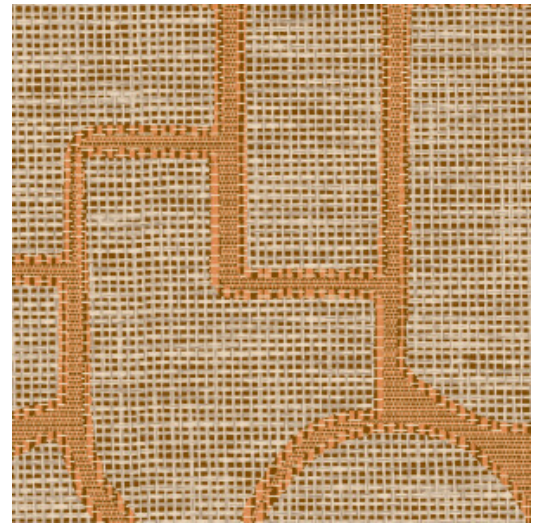

ESPARTO IBÉRICO

Collection Essentials Totem

Story behind the collection

Tall. Taller. Tallest. Geometric shapes that have randomly been arranged, to create ever taller stacks. In many ways, these eye-catching designs resemble modern, abstract sculptures. They are reminiscent even of ethnic art from around the world, striking a pleasantly balanced note in any interior, thanks to the natural look of textile, woven grass and raffia.

Technical specifications

Reference	<u>18910</u> · Ginger
Product category	Refined
Composition	Wallpaper on non-woven backing
Description	Inspired by esparto, a strong fibre made from grasses of Spain and Portugal, among others
Dimensions	Rolls of 8.50 m x 0.70 m = 6 m ² (9.30 yds x 27.56" = 64 sq.ft.)
Pattern repeat	Straight match 64 cm (25.20")
Adhesive	Arte Clearpro or a good quality dispersion adhesive
How to paste	Paste the wall
Light resistance	Good lightfastness
How to remove	Strippable
Fire retardant EU	B-s1, d0
Fire retardant US	Class A
Maintenance	Washable
IMO Certified	

Colourways (8)

18910

18911

18912

18913

18914

18915

18916