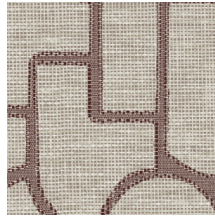

ESPARTO IBÉRICO

Collection Essentials Totem

Story behind the collection

Tall. Taller. Tallest. Geometric shapes that have randomly been arranged, to create ever taller stacks. In many ways, these eye-catching designs resemble modern, abstract sculptures. They are reminiscent even of ethnic art from around the world, striking a pleasantly balanced note in any interior, thanks to the natural look of textile, woven grass and raffia.

Technical specifications

Reference	<u>18910</u> · Ginger
Product category	Refined
Composition	Wallpaper on non-woven backing
Description	Inspired by esparto, a strong fibre made from grasses of Spain and Portugal, among others
Dimensions	Rolls of 8.50 m x 0.70 m = 6 m ² (9.30 yds x 27.56" = 64 sq.ft.)
Pattern repeat	Straight match 64 cm (25.20")
Adhesive	Arte Clearpro or a good quality dispersion adhesive
How to paste	Paste the wall
Light resistance	Good lightfastness
How to remove	Strippable
Fire retardant EU	B-s1, d0
Fire retardant US	Class A
Maintenance	Washable
IMO Certified	

Colourways (8)

18910

18911

18912

18913

18914

18915

18916