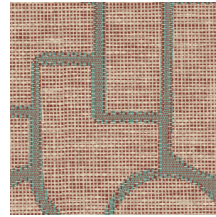

Technical specifications

Reference	<u>18910</u> · Ginger
Product category	Refined
Composition	Wallpaper on non-woven backing
Description	Inspired by esparto, a strong fibre made from grasses of Spain and Portugal, among others
Dimensions	Rolls of 8.50 m x 0.70 m = 6 m ² (9.30 yds x 27.56" = 64 sq.ft.)
Pattern repeat	Straight match 64 cm (25.20")
Adhesive	Arte Clearpro or a good quality dispersion adhesive
How to paste	Paste the wall
Light resistance	Good lightfastness
How to remove	Strippable
Fire retardant EU	B-s1, d0
Fire retardant US	Class A
Maintenance	Washable
IMO Certified	

0493/22

Colourways (8)

18910

18911

18912

18913

18914

18915