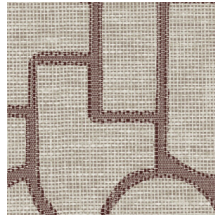

ESPARTO IBÉRICO

Collection Essentials Totem

Story behind the collection

Tall. Taller. Tallest. Geometric shapes that have randomly been arranged, to create ever taller stacks. In many ways, these eye-catching designs resemble modern, abstract sculptures. They are reminiscent even of ethnic art from around the world, striking a pleasantly balanced note in any interior, thanks to the natural look of textile, woven grass and raffia.

Technical specifications

Reference	<u>18910</u> · Ginger
Product category	Refined
Composition	Wallpaper on non-woven backing
Description	Inspired by esparto, a strong fibre made from grasses of Spain and Portugal, among others
Dimensions	Rolls of 8.50 m x 0.70 m = 6 m ² (9.30 yds x 27.56" = 64 sq.ft.)
Pattern repeat	Straight match 64 cm (25.20")
Adhesive	Arte Clearpro or a good quality dispersion adhesive
How to paste	Paste the wall
Light resistance	Good lightfastness
How to remove	Strippable
Fire retardant EU	B-s1, d0
Fire retardant US	Class A
Maintenance	Washable
IMO Certified	

0493/22

Colourways (8)

18910

18911

18912

18913

18914

18915