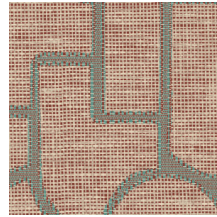

ESPARTO IBÉRICO

Collection Essentials Totem

Story behind the collection

Tall. Taller. Tallest. Geometric shapes that have randomly been arranged, to create ever taller stacks. In many ways, these eye-catching designs resemble modern, abstract sculptures. They are reminiscent even of ethnic art from around the world, striking a pleasantly balanced note in any interior, thanks to the natural look of textile, woven grass and raffia.

Technical specifications

Reference	<u>18910</u> · Ginger
Product category	Refined
Composition	Wallpaper on non-woven backing
Description	Inspired by esparto, a strong fibre made from grasses of Spain and Portugal, among others
Dimensions	Rolls of 8.50 m x 0.70 m = 6 m ² (9.30 yds x 27.56" = 64 sq.ft.)
Pattern repeat	Straight match 64 cm (25.20")
Adhesive	Arte Clearpro or a good quality dispersion adhesive
How to paste	Paste the wall
Light resistance	Good lightfastness
How to remove	Strippable
Fire retardant EU	B-s1, d0
Fire retardant US	Class A
Maintenance	Washable
IMO Certified	

Colourways (8)

18910

18911

18912

18913

18914

18915

18916