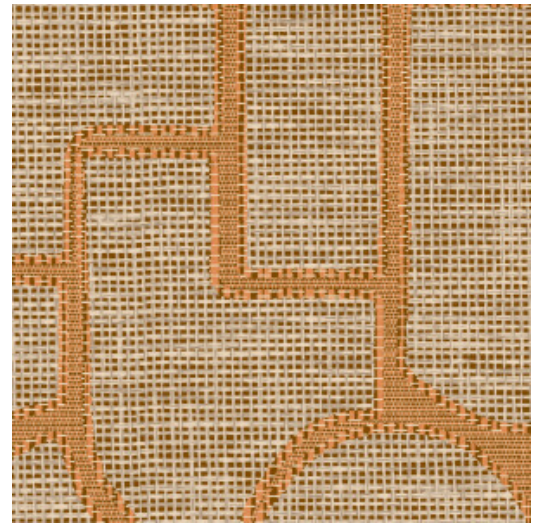

ESPARTO IBÉRICO

Collection Essentials Totem

Story behind the collection

Tall. Taller. Tallest. Geometric shapes that have randomly been arranged, to create ever taller stacks. In many ways, these eye-catching designs resemble modern, abstract sculptures. They are reminiscent even of ethnic art from around the world, striking a pleasantly balanced note in any interior, thanks to the natural look of textile, woven grass and raffia.

Technical specifications

Reference	<u>18910</u> · Ginger
Product category	Refined
Composition	Wallpaper on non-woven backing
Description	Inspired by esparto, a strong fibre made from grasses of Spain and Portugal, among others
Dimensions	Rolls of 8.50 m x 0.70 m = 6 m ² (9.30 yds x 27.56" = 64 sq.ft.)
Pattern repeat	Straight match 64 cm (25.20")
Adhesive	Arte Clearpro or a good quality dispersion adhesive
How to paste	Paste the wall
Light resistance	Good lightfastness
How to remove	Strippable
Fire retardant EU	B-s1, d0
Fire retardant US	Class A
Maintenance	Washable
IMO Certified	

0493/22

Colourways (8)

18910

18911

18912

18913

18914

18915