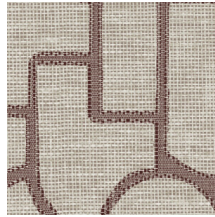

ESPARTO IBÉRICO

Collection Essentials Totem

Story behind the collection

Tall. Taller. Tallest. Geometric shapes that have randomly been arranged, to create ever taller stacks. In many ways, these eye-catching designs resemble modern, abstract sculptures. They are reminiscent even of ethnic art from around the world, striking a pleasantly balanced note in any interior, thanks to the natural look of textile, woven grass and raffia.

Technical specifications

Reference	<u>18911</u> • Mink
Product category	Refined
Composition	Wallpaper on non-woven backing
Description	Inspired by esparto, a strong fibre made from grasses of Spain and Portugal, among others
Dimensions	Rolls of 8.50 m x 0.70 m = 6 m ² (9.30 yds x 27.56" = 64 sq.ft.)
Pattern repeat	Straight match 64 cm (25.20")
Adhesive	Arte Clearpro or a good quality dispersion adhesive
How to paste	Paste the wall
Light resistance	Good lightfastness
How to remove	Strippable
Fire retardant EU	B-s1, d0
Fire retardant US	Class A
Maintenance	Washable
IMO Certified	

Colourways (8)

18910

18911

18912

18913

18914

18915

18916