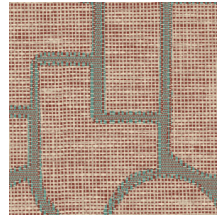

ESPARTO IBÉRICO

Collection Essentials Totem

Story behind the collection

Tall. Taller. Tallest. Geometric shapes that have randomly been arranged, to create ever taller stacks. In many ways, these eye-catching designs resemble modern, abstract sculptures. They are reminiscent even of ethnic art from around the world, striking a pleasantly balanced note in any interior, thanks to the natural look of textile, woven grass and raffia.

Technical specifications

Reference	<u>18911</u> • Mink
Product category	Refined
Composition	Wallpaper on non-woven backing
Description	Inspired by esparto, a strong fibre made from grasses of Spain and Portugal, among others
Dimensions	Rolls of 8.50 m x 0.70 m = 6 m ² (9.30 yds x 27.56" = 64 sq.ft.)
Pattern repeat	Straight match 64 cm (25.20")
Adhesive	Arte Clearpro or a good quality dispersion adhesive
How to paste	Paste the wall
Light resistance	Good lightfastness
How to remove	Strippable
Fire retardant EU	B-s1, d0
Fire retardant US	Class A
Maintenance	Washable
IMO Certified	

Colourways (8)

18910

18911

18912

18913

18914

18915

18916