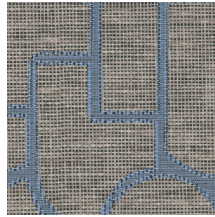

Technical specifications

Reference	<u>18911</u> • Mink
Product category	Refined
Composition	Wallpaper on non-woven backing
Description	Inspired by esparto, a strong fibre made from grasses of Spain and Portugal, among others
Dimensions	Rolls of 8.50 m x 0.70 m = 6 m ² (9.30 yds x 27.56" = 64 sq.ft.)
Pattern repeat	Straight match 64 cm (25.20")
Adhesive	Arte Clearpro or a good quality dispersion adhesive
How to paste	Paste the wall
Light resistance	Good lightfastness
How to remove	Strippable
Fire retardant EU	B-s1, d0
Fire retardant US	Class A
Maintenance	Washable
IMO Certified	

Colourways (8)

18910

18911

18912

18913

18914

18915

18916