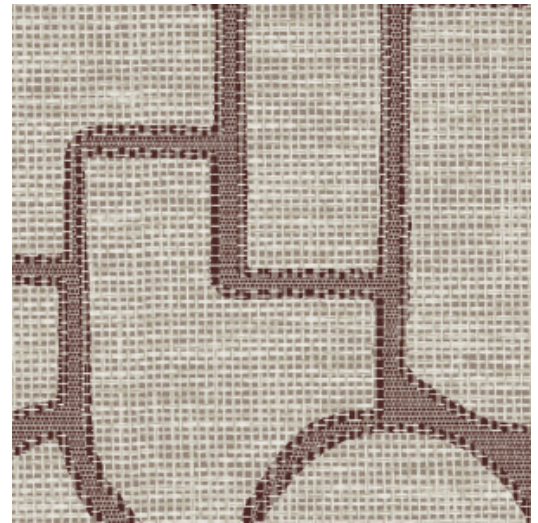

ESPARTO IBÉRICO

Collection Essentials Totem

Story behind the collection

Tall. Taller. Tallest. Geometric shapes that have randomly been arranged, to create ever taller stacks. In many ways, these eye-catching designs resemble modern, abstract sculptures. They are reminiscent even of ethnic art from around the world, striking a pleasantly balanced note in any interior, thanks to the natural look of textile, woven grass and raffia.

Technical specifications

Reference	<u>18911</u> • Mink
Product category	Refined
Composition	Wallpaper on non-woven backing
Description	Inspired by esparto, a strong fibre made from grasses of Spain and Portugal, among others
Dimensions	Rolls of 8.50 m x 0.70 m = 6 m ² (9.30 yds x 27.56" = 64 sq.ft.)
Pattern repeat	Straight match 64 cm (25.20")
Adhesive	Arte Clearpro or a good quality dispersion adhesive
How to paste	Paste the wall
Light resistance	Good lightfastness
How to remove	Strippable
Fire retardant EU	B-s1, d0
Fire retardant US	Class A
Maintenance	Washable
IMO Certified	

Colourways (8)

18910

18911

18912

18913

18914

18915

18916