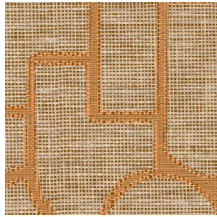

ESPARTO IBÉRICO

Collection Essentials Totem

Story behind the collection

Tall. Taller. Tallest. Geometric shapes that have randomly been arranged, to create ever taller stacks. In many ways, these eye-catching designs resemble modern, abstract sculptures. They are reminiscent even of ethnic art from around the world, striking a pleasantly balanced note in any interior, thanks to the natural look of textile, woven grass and raffia.

Technical specifications

Reference	<u>18911</u> • Mink
Product category	Refined
Composition	Wallpaper on non-woven backing
Description	Inspired by esparto, a strong fibre made from grasses of Spain and Portugal, among others
Dimensions	Rolls of 8.50 m x 0.70 m = 6 m ² (9.30 yds x 27.56" = 64 sq.ft.)
Pattern repeat	Straight match 64 cm (25.20")
Adhesive	Arte Clearpro or a good quality dispersion adhesive
How to paste	Paste the wall
Light resistance	Good lightfastness
How to remove	Strippable
Fire retardant EU	B-s1, d0
Fire retardant US	Class A
Maintenance	Washable
IMO Certified	

Colourways (8)

18910

18911

18912

18913

18914

18915

18916