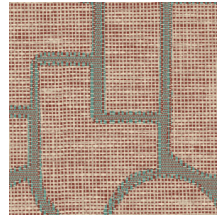

ESPARTO IBÉRICO

Collection Essentials Totem

Story behind the collection

Tall. Taller. Tallest. Geometric shapes that have randomly been arranged, to create ever taller stacks. In many ways, these eye-catching designs resemble modern, abstract sculptures. They are reminiscent even of ethnic art from around the world, striking a pleasantly balanced note in any interior, thanks to the natural look of textile, woven grass and raffia.

Technical specifications

Reference	18912 • Terra Teal
Product category	Refined
Composition	Wallpaper on non-woven backing
Description	Inspired by esparto, a strong fibre made from grasses of Spain and Portugal, among others
Dimensions	Rolls of 8.50 m x 0.70 m = 6 m ² (9.30 yds x 27.56" = 64 sq.ft.)
Pattern repeat	Straight match 64 cm (25.20")
Adhesive	Arte Clearpro or a good quality dispersion adhesive
How to paste	Paste the wall
Light resistance	Good lightfastness
How to remove	Strippable
Fire retardant EU	B-s1, d0
Fire retardant US	Class A
Maintenance	Washable
IMO Certified	

Colourways (8)

18910

18911

18912

18913

18914

18915

18916