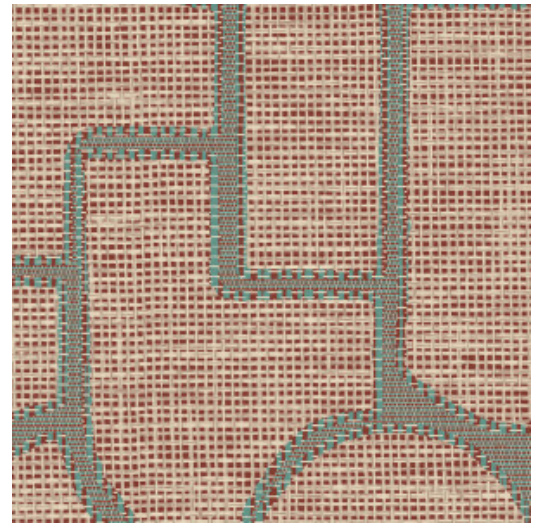

ESPARTO IBÉRICO

Collection Essentials Totem

Story behind the collection

Tall. Taller. Tallest. Geometric shapes that have randomly been arranged, to create ever taller stacks. In many ways, these eye-catching designs resemble modern, abstract sculptures. They are reminiscent even of ethnic art from around the world, striking a pleasantly balanced note in any interior, thanks to the natural look of textile, woven grass and raffia.

Technical specifications

Reference	18912 • Terra Teal
Product category	Refined
Composition	Wallpaper on non-woven backing
Description	Inspired by esparto, a strong fibre made from grasses of Spain and Portugal, among others
Dimensions	Rolls of 8.50 m x 0.70 m = 6 m ² (9.30 yds x 27.56" = 64 sq.ft.)
Pattern repeat	Straight match 64 cm (25.20")
Adhesive	Arte Clearpro or a good quality dispersion adhesive
How to paste	Paste the wall
Light resistance	Good lightfastness
How to remove	Strippable
Fire retardant EU	B-s1, d0
Fire retardant US	Class A
Maintenance	Washable
IMO Certified	

Colourways (8)

18910

18911

18912

18913

18914

18915

18916