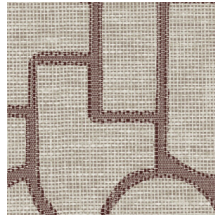

ESPARTO IBÉRICO

Collection Essentials Totem

Story behind the collection

Tall. Taller. Tallest. Geometric shapes that have randomly been arranged, to create ever taller stacks. In many ways, these eye-catching designs resemble modern, abstract sculptures. They are reminiscent even of ethnic art from around the world, striking a pleasantly balanced note in any interior, thanks to the natural look of textile, woven grass and raffia.

Technical specifications

Reference	18912 • Terra Teal
Product category	Refined
Composition	Wallpaper on non-woven backing
Description	Inspired by esparto, a strong fibre made from grasses of Spain and Portugal, among others
Dimensions	Rolls of 8.50 m x 0.70 m = 6 m ² (9.30 yds x 27.56" = 64 sq.ft.)
Pattern repeat	Straight match 64 cm (25.20")
Adhesive	Arte Clearpro or a good quality dispersion adhesive
How to paste	Paste the wall
Light resistance	Good lightfastness
How to remove	Strippable
Fire retardant EU	B-s1, d0
Fire retardant US	Class A
Maintenance	Washable
IMO Certified	

Colourways (8)

18910

18911

18912

18913

18914

18915

18916