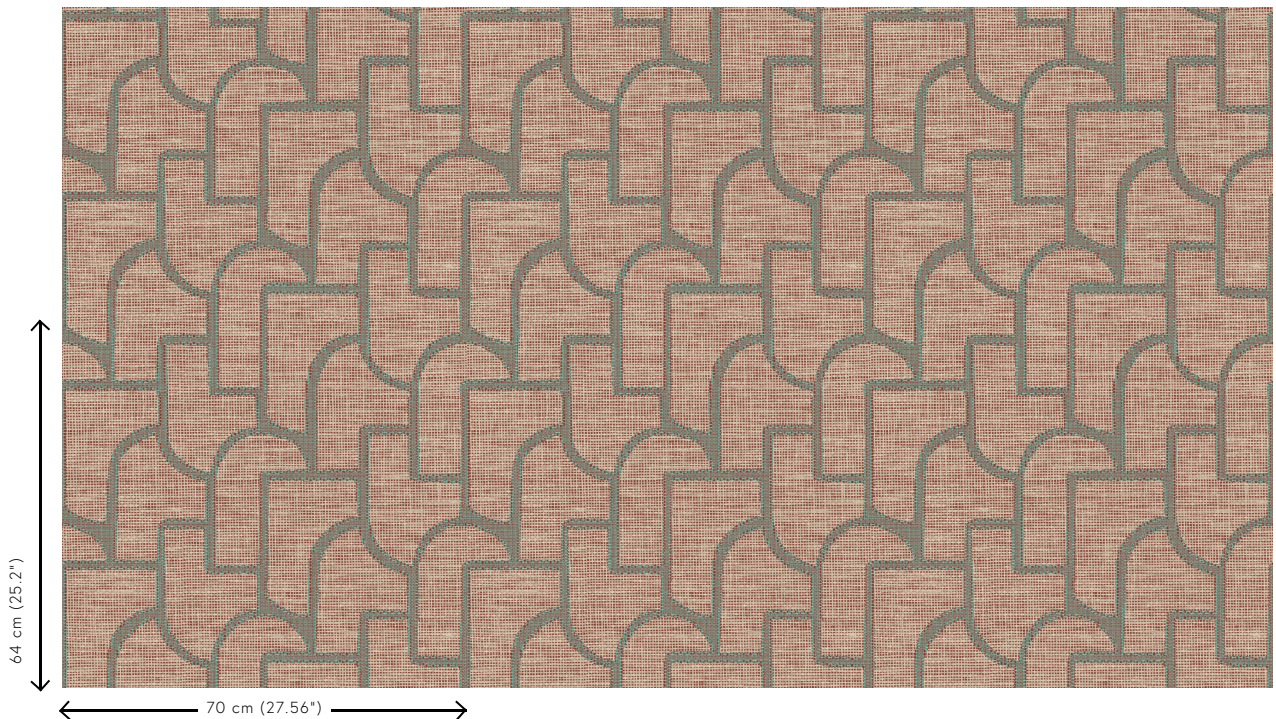

Colourways (8)

18910

18911

18912

18913

18914

18915

18916

18917

View

More info? [Click here](#)

Order samples, calculate quantities, view instructional videos, download technical information and more:
www.arte-international.com

ARTE®

wallcoverings for the ultimate in refinement