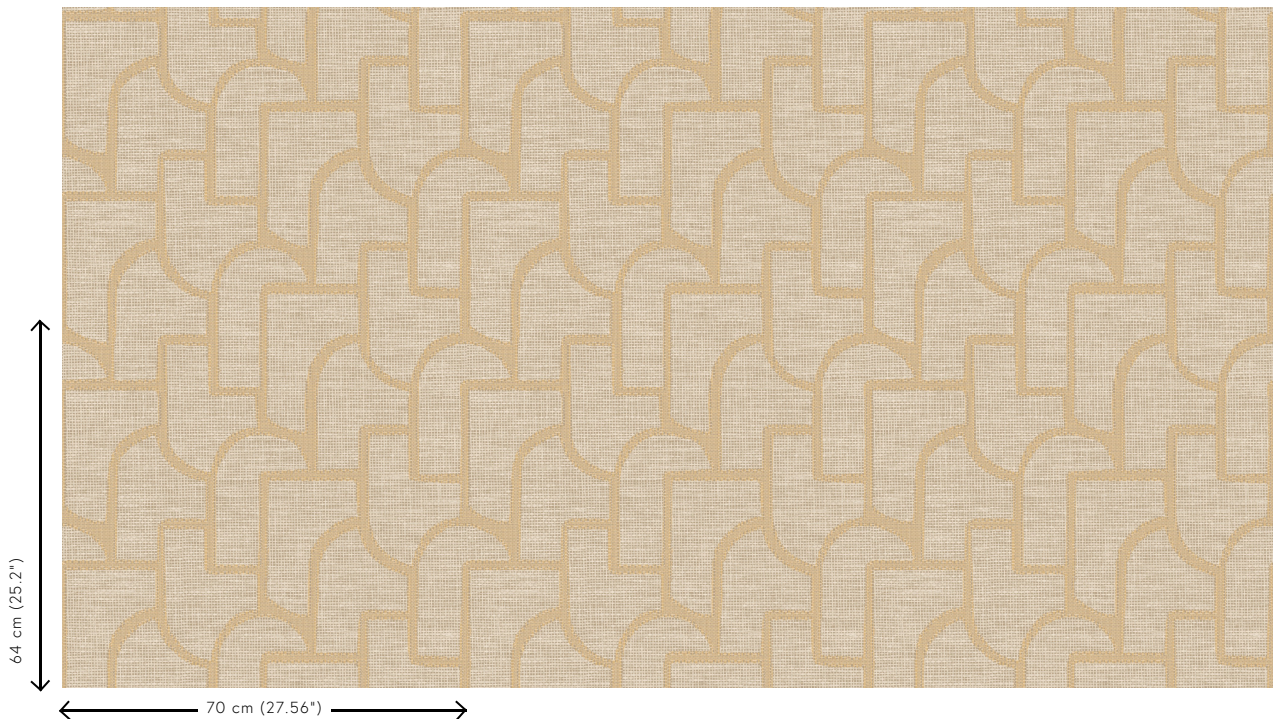

Colourways (8)

18910

18911

18912

18913

18914

18915

18916

18917

View

More info? [Click here](#)

Order samples, calculate quantities, view instructional videos, download technical information and more:
www.arte-international.com

ARTE®

wallcoverings for the ultimate in refinement