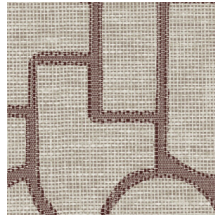

ESPARTO IBÉRICO

Collection Essentials Totem

Story behind the collection

Tall. Taller. Tallest. Geometric shapes that have randomly been arranged, to create ever taller stacks. In many ways, these eye-catching designs resemble modern, abstract sculptures. They are reminiscent even of ethnic art from around the world, striking a pleasantly balanced note in any interior, thanks to the natural look of textile, woven grass and raffia.

Technical specifications

Reference	<u>18913</u> • Flaxen
Product category	Refined
Composition	Wallpaper on non-woven backing
Description	Inspired by esparto, a strong fibre made from grasses of Spain and Portugal, among others
Dimensions	Rolls of 8.50 m x 0.70 m = 6 m ² (9.30 yds x 27.56" = 64 sq.ft.)
Pattern repeat	Straight match 64 cm (25.20")
Adhesive	Arte Clearpro or a good quality dispersion adhesive
How to paste	Paste the wall
Light resistance	Good lightfastness
How to remove	Strippable
Fire retardant EU	B-s1, d0
Fire retardant US	Class A
Maintenance	Washable
IMO Certified	

0493/22

Colourways (8)

18910

18911

18912

18913

18914

18915