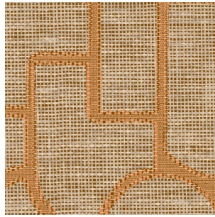

ESPARTO IBÉRICO

Collection Essentials Totem

Story behind the collection

Tall. Taller. Tallest. Geometric shapes that have randomly been arranged, to create ever taller stacks. In many ways, these eye-catching designs resemble modern, abstract sculptures. They are reminiscent even of ethnic art from around the world, striking a pleasantly balanced note in any interior, thanks to the natural look of textile, woven grass and raffia.

Technical specifications

Reference	<u>18917</u> • Ecrú
Product category	Refined
Composition	Wallpaper on non-woven backing
Description	Inspired by esparto, a strong fibre made from grasses of Spain and Portugal, among others
Dimensions	Rolls of 8.50 m x 0.70 m = 6 m ² (9.30 yds x 27.56" = 64 sq.ft.)
Pattern repeat	Straight match 64 cm (25.20")
Adhesive	Arte Clearpro or a good quality dispersion adhesive
How to paste	Paste the wall
Light resistance	Good lightfastness
How to remove	Strippable
Fire retardant EU	B-s1, d0
Fire retardant US	Class A
Maintenance	Washable
IMO Certified	

0493/22

Colourways (8)

18910

18911

18912

18913

18914

18915