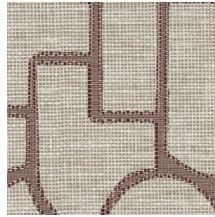

ESPARTO IBÉRICO

Collection Essentials Totem

Story behind the collection

Tall. Taller. Tallest. Geometric shapes that have randomly been arranged, to create ever taller stacks. In many ways, these eye-catching designs resemble modern, abstract sculptures. They are reminiscent even of ethnic art from around the world, striking a pleasantly balanced note in any interior, thanks to the natural look of textile, woven grass and raffia.

Technical specifications

Reference	<u>18917</u> • Ecrú
Product category	Refined
Composition	Wallpaper on non-woven backing
Description	Inspired by esparto, a strong fibre made from grasses of Spain and Portugal, among others
Dimensions	Rolls of 8.50 m x 0.70 m = 6 m ² (9.30 yds x 27.56" = 64 sq.ft.)
Pattern repeat	Straight match 64 cm (25.20")
Adhesive	Arte Clearpro or a good quality dispersion adhesive
How to paste	Paste the wall
Light resistance	Good lightfastness
How to remove	Strippable
Fire retardant EU	B-s1, d0
Fire retardant US	Class A
Maintenance	Washable
IMO Certified	

0493/22

Colourways (8)

18910

18911

18912

18913

18914

18915