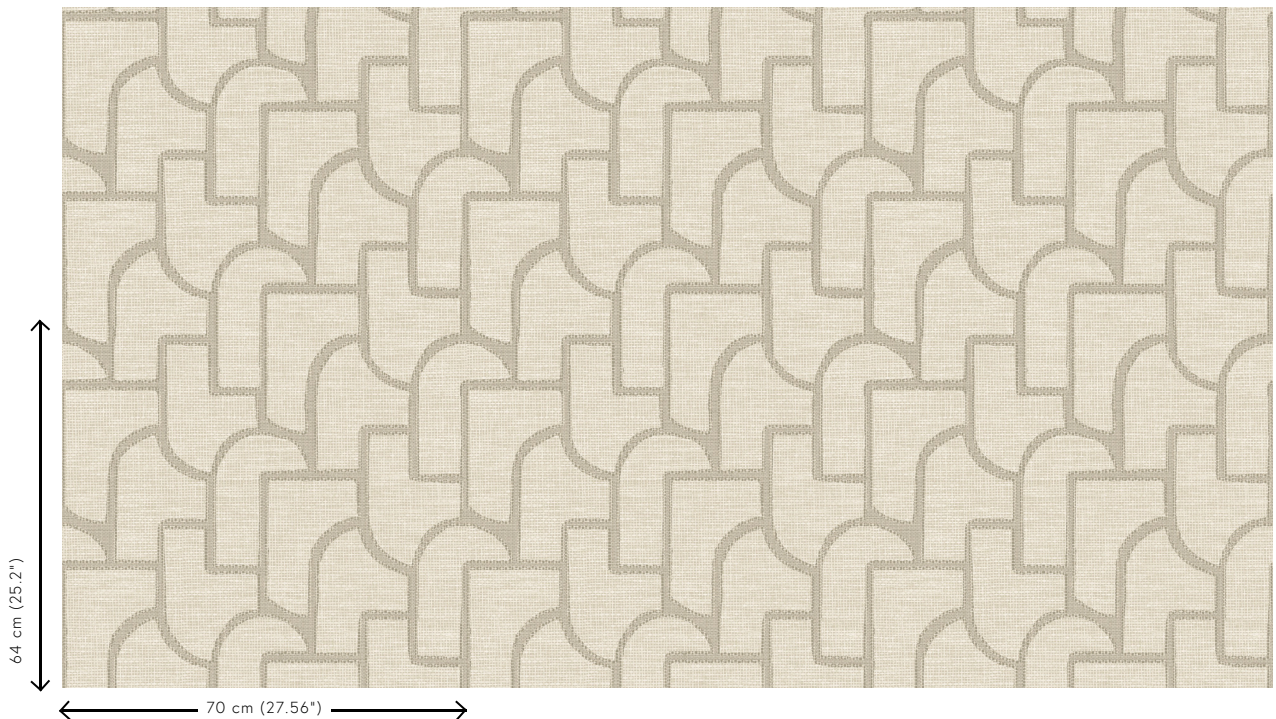

Colourways (8)

18910

18911

18912

18913

18914

18915

18916

18917

View

More info? [Click here](#)

Order samples, calculate quantities, view instructional videos, download technical information and more:
www.arte-international.com

ARTE®

wallcoverings for the ultimate in refinement