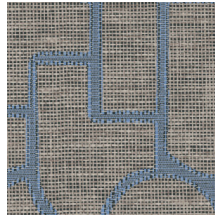

Technical specifications

Reference	<u>18917</u> • Ecrú
Product category	Refined
Composition	Wallpaper on non-woven backing
Description	Inspired by esparto, a strong fibre made from grasses of Spain and Portugal, among others
Dimensions	Rolls of 8.50 m x 0.70 m = 6 m ² (9.30 yds x 27.56" = 64 sq.ft.)
Pattern repeat	Straight match 64 cm (25.20")
Adhesive	Arte Clearpro or a good quality dispersion adhesive
How to paste	Paste the wall
Light resistance	Good lightfastness
How to remove	Strippable
Fire retardant EU	B-s1, d0
Fire retardant US	Class A
Maintenance	Washable
IMO Certified	

0493/22

Colourways (8)

18910

18911

18912

18913

18914

18915