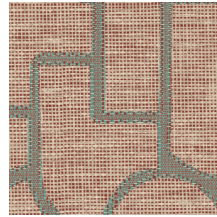

Technical specifications

Reference	<u>18917</u> • Ecrú
Product category	Refined
Composition	Wallpaper on non-woven backing
Description	Inspired by esparto, a strong fibre made from grasses of Spain and Portugal, among others
Dimensions	Rolls of 8.50 m x 0.70 m = 6 m ² (9.30 yds x 27.56" = 64 sq.ft.)
Pattern repeat	Straight match 64 cm (25.20")
Adhesive	Arte Clearpro or a good quality dispersion adhesive
How to paste	Paste the wall
Light resistance	Good lightfastness
How to remove	Strippable
Fire retardant EU	B-s1, d0
Fire retardant US	Class A
Maintenance	Washable
IMO Certified	

0493/22

Colourways (8)

18910

18911

18912

18913

18914

18915