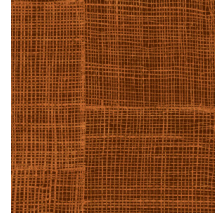

Technical specifications

Reference	<u>18920</u> • Malachite
Product category	Refined
Composition	Wallpaper on non-woven backing
Description	An interpretation of loosely woven strips of raffia, which have been sewn together to create an informal pattern
Dimensions	Rolls of 8.50 m x 0.70 m = 6 m ² (9.30 yds x 27.56" = 64 sq.ft.)
Pattern repeat	Free match 0 cm (0.00")
Adhesive	Arte Clearpro or a good quality dispersion adhesive
How to paste	Paste the wall
Light resistance	Good lightfastness
How to remove	Strippable
Fire retardant EU	B-s1, d0
Fire retardant US	Class A
Maintenance	Washable
IMO Certified	

Colourways (5)

18920

18921

18922

18923

18924

View

← 70 cm (27.56") →