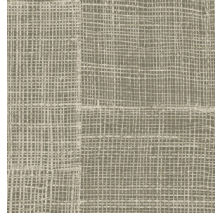

RABANE

Collection Essentials Totem

Story behind the collection

Tall. Taller. Tallest. Geometric shapes that have randomly been arranged, to create ever taller stacks. In many ways, these eye-catching designs resemble modern, abstract sculptures. They are reminiscent even of ethnic art from around the world, striking a pleasantly balanced note in any interior, thanks to the natural look of textile, woven grass and raffia.

Technical specifications

Reference	<u>18920</u> • Malachite
Product category	Refined
Composition	Wallpaper on non-woven backing
Description	An interpretation of loosely woven strips of raffia, which have been sewn together to create an informal pattern
Dimensions	Rolls of 8.50 m x 0.70 m = 6 m ² (9.30 yds x 27.56" = 64 sq.ft.)
Pattern repeat	Free match 0 cm (0.00")
Adhesive	Arte Clearpro or a good quality dispersion adhesive
How to paste	Paste the wall
Light resistance	Good lightfastness
How to remove	Strippable
Fire retardant EU	B-s1, d0
Fire retardant US	Class A
Maintenance	Washable
IMO Certified	

Colourways (5)

18920

18921

18922

18923

18924

View

← 70 cm (27.56") →