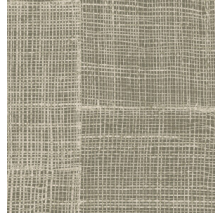

RABANE

Collection Essentials Totem

Story behind the collection

Tall. Taller. Tallest. Geometric shapes that have randomly been arranged, to create ever taller stacks. In many ways, these eye-catching designs resemble modern, abstract sculptures. They are reminiscent even of ethnic art from around the world, striking a pleasantly balanced note in any interior, thanks to the natural look of textile, woven grass and raffia.

Technical specifications

Reference	<u>18920</u> • Malachite
Product category	Refined
Composition	Wallpaper on non-woven backing
Description	An interpretation of loosely woven strips of raffia, which have been sewn together to create an informal pattern
Dimensions	Rolls of 8.50 m x 0.70 m = 6 m ² (9.30 yds x 27.56" = 64 sq.ft.)
Pattern repeat	Free match 0 cm (0.00")
Adhesive	Arte Clearpro or a good quality dispersion adhesive
How to paste	Paste the wall
Light resistance	Good lightfastness
How to remove	Strippable
Fire retardant EU	B-s1, d0
Fire retardant US	Class A
Maintenance	Washable
IMO Certified	

Colourways (5)

18920

18921

18922

18923

18924

View

← 70 cm (27.56") →