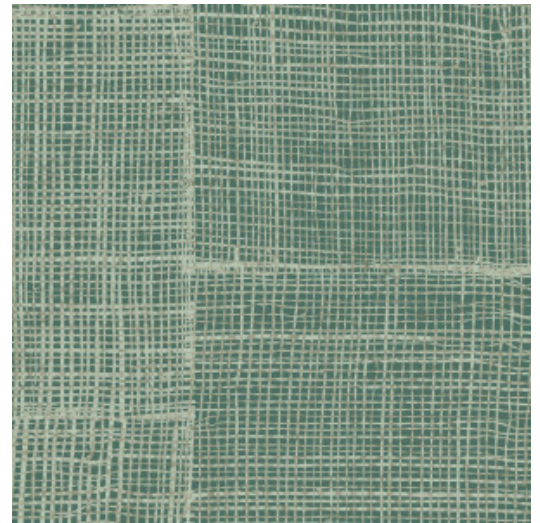

RABANE

Collection Essentials Totem

Story behind the collection

Tall. Taller. Tallest. Geometric shapes that have randomly been arranged, to create ever taller stacks. In many ways, these eye-catching designs resemble modern, abstract sculptures. They are reminiscent even of ethnic art from around the world, striking a pleasantly balanced note in any interior, thanks to the natural look of textile, woven grass and raffia.

Technical specifications

Reference	18920 • Malachite
Product category	Refined
Composition	Wallpaper on non-woven backing
Description	An interpretation of loosely woven strips of raffia, which have been sewn together to create an informal pattern
Dimensions	Rolls of 8.50 m x 0.70 m = 6 m ² (9.30 yds x 27.56" = 64 sq.ft.)
Pattern repeat	Free match 0 cm (0.00")
Adhesive	Arte Clearpro or a good quality dispersion adhesive
How to paste	Paste the wall
Light resistance	Good lightfastness
How to remove	Strippable
Fire retardant EU	B-s1, d0
Fire retardant US	Class A
Maintenance	Washable
IMO Certified	

0493/22

Colourways (5)

18920

18921

18922

18923

18924

View