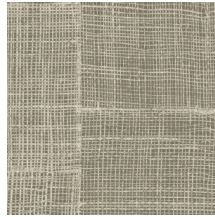

RABANE

Collection Essentials Totem

Story behind the collection

Tall. Taller. Tallest. Geometric shapes that have randomly been arranged, to create ever taller stacks. In many ways, these eye-catching designs resemble modern, abstract sculptures. They are reminiscent even of ethnic art from around the world, striking a pleasantly balanced note in any interior, thanks to the natural look of textile, woven grass and raffia.

Technical specifications

Reference	18920 • Malachite
Product category	Refined
Composition	Wallpaper on non-woven backing
Description	An interpretation of loosely woven strips of raffia, which have been sewn together to create an informal pattern
Dimensions	Rolls of 8.50 m x 0.70 m = 6 m ² (9.30 yds x 27.56" = 64 sq.ft.)
Pattern repeat	Free match 0 cm (0.00")
Adhesive	Arte Clearpro or a good quality dispersion adhesive
How to paste	Paste the wall
Light resistance	Good lightfastness
How to remove	Strippable
Fire retardant EU	B-s1, d0
Fire retardant US	Class A
Maintenance	Washable
IMO Certified	

0493/22

Colourways (5)

18920

18921

18922

18923

18924

View