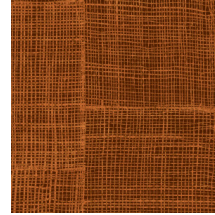

Technical specifications

Reference	<u>18920</u> • Malachite
Product category	Refined
Composition	Wallpaper on non-woven backing
Description	An interpretation of loosely woven strips of raffia, which have been sewn together to create an informal pattern
Dimensions	Rolls of 8.50 m x 0.70 m = 6 m ² (9.30 yds x 27.56" = 64 sq.ft.)
Pattern repeat	Free match 0 cm (0.00")
Adhesive	Arte Clearpro or a good quality dispersion adhesive
How to paste	Paste the wall
Light resistance	Good lightfastness
How to remove	Strippable
Fire retardant EU	B-s1, d0
Fire retardant US	Class A
Maintenance	Washable
IMO Certified	

Colourways (5)

18920

18921

18922

18923

18924

View

← 70 cm (27.56") →