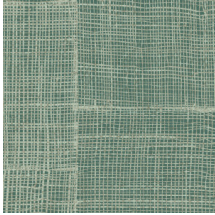

RABANE

Collection Essentials Totem

Story behind the collection

Tall. Taller. Tallest. Geometric shapes that have randomly been arranged, to create ever taller stacks. In many ways, these eye-catching designs resemble modern, abstract sculptures. They are reminiscent even of ethnic art from around the world, striking a pleasantly balanced note in any interior, thanks to the natural look of textile, woven grass and raffia.

Technical specifications

Reference	<u>18920</u> • Malachite
Product category	Refined
Composition	Wallpaper on non-woven backing
Description	An interpretation of loosely woven strips of raffia, which have been sewn together to create an informal pattern
Dimensions	Rolls of 8.50 m x 0.70 m = 6 m ² (9.30 yds x 27.56" = 64 sq.ft.)
Pattern repeat	Free match 0 cm (0.00")
Adhesive	Arte Clearpro or a good quality dispersion adhesive
How to paste	Paste the wall
Light resistance	Good lightfastness
How to remove	Strippable
Fire retardant EU	B-s1, d0
Fire retardant US	Class A
Maintenance	Washable
IMO Certified	

Colourways (5)

18920

18921

18922

18923

18924

View

← 70 cm (27.56") →