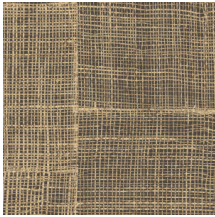

Technical specifications

Reference	18920 • Malachite
Product category	Refined
Composition	Wallpaper on non-woven backing
Description	An interpretation of loosely woven strips of raffia, which have been sewn together to create an informal pattern
Dimensions	Rolls of 8.50 m x 0.70 m = 6 m ² (9.30 yds x 27.56" = 64 sq.ft.)
Pattern repeat	Free match 0 cm (0.00")
Adhesive	Arte Clearpro or a good quality dispersion adhesive
How to paste	Paste the wall
Light resistance	Good lightfastness
How to remove	Strippable
Fire retardant EU	B-s1, d0
Fire retardant US	Class A
Maintenance	Washable
IMO Certified	

0493/22

Colourways (5)

18920

18921

18922

18923

18924

View

← 70 cm (27.56") →

More info? [Click here](#)

Order samples, calculate quantities, view instructional videos, download technical information and more:
www.arte-international.com

ARTE®

wallcoverings for the ultimate in refinement