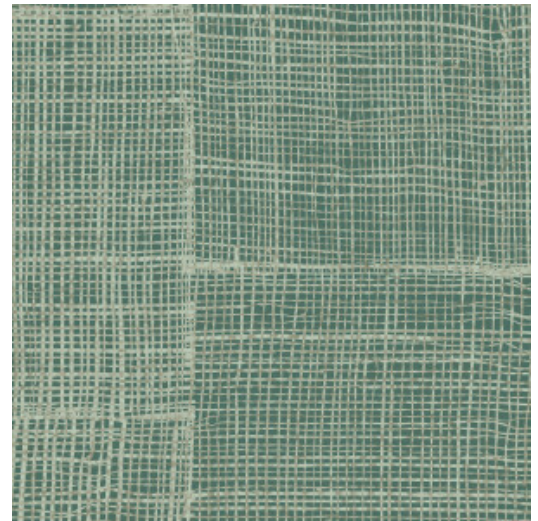

RABANE

Collection Essentials Totem

Story behind the collection

Tall. Taller. Tallest. Geometric shapes that have randomly been arranged, to create ever taller stacks. In many ways, these eye-catching designs resemble modern, abstract sculptures. They are reminiscent even of ethnic art from around the world, striking a pleasantly balanced note in any interior, thanks to the natural look of textile, woven grass and raffia.

Technical specifications

Reference	<u>18920</u> • Malachite
Product category	Refined
Composition	Wallpaper on non-woven backing
Description	An interpretation of loosely woven strips of raffia, which have been sewn together to create an informal pattern
Dimensions	Rolls of 8.50 m x 0.70 m = 6 m ² (9.30 yds x 27.56" = 64 sq.ft.)
Pattern repeat	Free match 0 cm (0.00")
Adhesive	Arte Clearpro or a good quality dispersion adhesive
How to paste	Paste the wall
Light resistance	Good lightfastness
How to remove	Strippable
Fire retardant EU	B-s1, d0
Fire retardant US	Class A
Maintenance	Washable
IMO Certified	

Colourways (5)

18920

18921

18922

18923

18924

View

← 70 cm (27.56") →