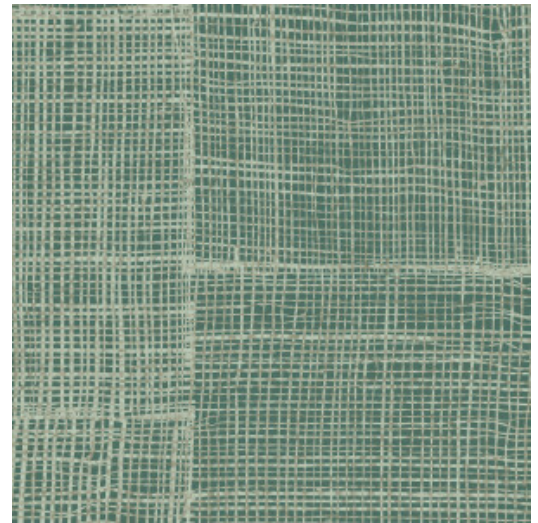

RABANE

Collection Essentials Totem

Story behind the collection

Tall. Taller. Tallest. Geometric shapes that have randomly been arranged, to create ever taller stacks. In many ways, these eye-catching designs resemble modern, abstract sculptures. They are reminiscent even of ethnic art from around the world, striking a pleasantly balanced note in any interior, thanks to the natural look of textile, woven grass and raffia.

Technical specifications

Reference	<u>18920</u> • Malachite
Product category	Refined
Composition	Wallpaper on non-woven backing
Description	An interpretation of loosely woven strips of raffia, which have been sewn together to create an informal pattern
Dimensions	Rolls of 8.50 m x 0.70 m = 6 m ² (9.30 yds x 27.56" = 64 sq.ft.)
Pattern repeat	Free match 0 cm (0.00")
Adhesive	Arte Clearpro or a good quality dispersion adhesive
How to paste	Paste the wall
Light resistance	Good lightfastness
How to remove	Strippable
Fire retardant EU	B-s1, d0
Fire retardant US	Class A
Maintenance	Washable
IMO Certified	

Colourways (5)

18920

18921

18922

18923

18924

View

← 70 cm (27.56") →