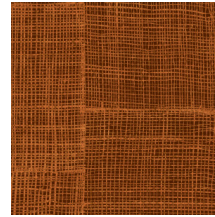

Technical specifications

Reference	18920 • Malachite
Product category	Refined
Composition	Wallpaper on non-woven backing
Description	An interpretation of loosely woven strips of raffia, which have been sewn together to create an informal pattern
Dimensions	Rolls of 8.50 m x 0.70 m = 6 m ² (9.30 yds x 27.56" = 64 sq.ft.)
Pattern repeat	Free match 0 cm (0.00")
Adhesive	Arte Clearpro or a good quality dispersion adhesive
How to paste	Paste the wall
Light resistance	Good lightfastness
How to remove	Strippable
Fire retardant EU	B-s1, d0
Fire retardant US	Class A
Maintenance	Washable
IMO Certified	

0493/22

Colourways (5)

18920

18921

18922

18923

18924

View

← 70 cm (27.56") →

More info? [Click here](#)

Order samples, calculate quantities, view instructional videos, download technical information and more:
www.arte-international.com

ARTE®

wallcoverings for the ultimate in refinement