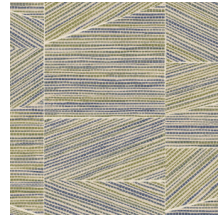

INFINITY

Collection Essentials Totem

Story behind the collection

Tall. Taller. Tallest. Geometric shapes that have randomly been arranged, to create ever taller stacks. In many ways, these eye-catching designs resemble modern, abstract sculptures. They are reminiscent even of ethnic art from around the world, striking a pleasantly balanced note in any interior, thanks to the natural look of textile, woven grass and raffia.

Technical specifications

Reference	18930 • Ash Blue
Product category	Refined
Composition	Wallpaper on non-woven backing
Description	Geometric shapes, pieced together like a perfect puzzle, with a rustic, woven grass texture
Dimensions	Rolls of 8.50 m x 0.70 m = 6 m ² (9.30 yds x 27.56" = 64 sq.ft.)
Pattern repeat	Free match 0 cm (0.00")
Adhesive	Arte Clearpro or a good quality dispersion adhesive
How to paste	Paste the wall
Light resistance	Good lightfastness
How to remove	Strippable
Fire retardant EU	B-s1, d0
Fire retardant US	Class A
Maintenance	Washable
IMO Certified	

Colourways (8)

18930

18931

18932

18933

18934

18935

18936