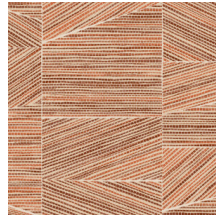

Technical specifications

| | |
|-------------------|---|
| Reference | 18930 • Ash Blue |
| Product category | Refined |
| Composition | Wallpaper on non-woven backing |
| Description | Geometric shapes, pieced together like a perfect puzzle, with a rustic, woven grass texture |
| Dimensions | Rolls of 8.50 m x 0.70 m = 6 m ² (9.30 yds x 27.56" = 64 sq.ft.) |
| Pattern repeat | Free match 0 cm (0.00") |
| Adhesive | Arte Clearpro or a good quality dispersion adhesive |
| How to paste | Paste the wall |
| Light resistance | Good lightfastness |
| How to remove | Strippable |
| Fire retardant EU | B-s1, d0 |
| Fire retardant US | Class A |
| Maintenance | Washable |
| IMO Certified | |

Colourways (8)

18930

18931

18932

18933

18934

18935

18936

18937

View

← 70 cm (27.56") →

More info? [Click here](#)

Order samples, calculate quantities, view instructional videos, download technical information and more:
www.arte-international.com

ARTE®

wallcoverings for the ultimate in refinement