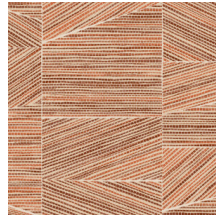

Technical specifications

Reference	18930 • Ash Blue
Product category	Refined
Composition	Wallpaper on non-woven backing
Description	Geometric shapes, pieced together like a perfect puzzle, with a rustic, woven grass texture
Dimensions	Rolls of 8.50 m x 0.70 m = 6 m ² (9.30 yds x 27.56" = 64 sq.ft.)
Pattern repeat	Free match 0 cm (0.00")
Adhesive	Arte Clearpro or a good quality dispersion adhesive
How to paste	Paste the wall
Light resistance	Good lightfastness
How to remove	Strippable
Fire retardant EU	B-s1, d0
Fire retardant US	Class A
Maintenance	Washable
IMO Certified	

Colourways (8)

18930

18931

18932

18933

18934

18935

18936

18937

View

← 70 cm (27.56") →

More info? [Click here](#)

Order samples, calculate quantities, view instructional videos, download technical information and more:
www.arte-international.com

ARTE®

wallcoverings for the ultimate in refinement