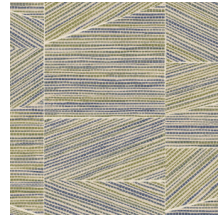

INFINITY

Collection Essentials Totem

Story behind the collection

Tall. Taller. Tallest. Geometric shapes that have randomly been arranged, to create ever taller stacks. In many ways, these eye-catching designs resemble modern, abstract sculptures. They are reminiscent even of ethnic art from around the world, striking a pleasantly balanced note in any interior, thanks to the natural look of textile, woven grass and raffia.

Technical specifications

| | |
|-------------------|---|
| Reference | 18930 • Ash Blue |
| Product category | Refined |
| Composition | Wallpaper on non-woven backing |
| Description | Geometric shapes, pieced together like a perfect puzzle, with a rustic, woven grass texture |
| Dimensions | Rolls of 8.50 m x 0.70 m = 6 m ² (9.30 yds x 27.56" = 64 sq.ft.) |
| Pattern repeat | Free match 0 cm (0.00") |
| Adhesive | Arte Clearpro or a good quality dispersion adhesive |
| How to paste | Paste the wall |
| Light resistance | Good lightfastness |
| How to remove | Strippable |
| Fire retardant EU | B-s1, d0 |
| Fire retardant US | Class A |
| Maintenance | Washable |
| IMO Certified | |

Colourways (8)

18930

18931

18932

18933

18934

18935

18936