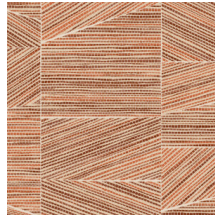

Technical specifications

Reference	18932 • Midnight Moss
Product category	Refined
Composition	Wallpaper on non-woven backing
Description	Geometric shapes, pieced together like a perfect puzzle, with a rustic, woven grass texture
Dimensions	Rolls of 8.50 m x 0.70 m = 6 m ² (9.30 yds x 27.56" = 64 sq.ft.)
Pattern repeat	Free match 0 cm (0.00")
Adhesive	Arte Clearpro or a good quality dispersion adhesive
How to paste	Paste the wall
Light resistance	Good lightfastness
How to remove	Strippable
Fire retardant EU	B-s1, d0
Fire retardant US	Class A
Maintenance	Washable
IMO Certified	

Colourways (8)

18930

18931

18932

18933

18934

18935

18936

18937

View

← 70 cm (27.56") →

More info? [Click here](#)

Order samples, calculate quantities, view instructional videos, download technical information and more:
www.arte-international.com

ARTE®

wallcoverings for the ultimate in refinement