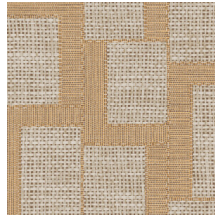

## Story behind the collection

Tall. Taller. Tallest. Geometric shapes that have randomly been arranged, to create ever taller stacks. In many ways, these eye-catching designs resemble modern, abstract sculptures. They are reminiscent even of ethnic art from around the world, striking a pleasantly balanced note in any interior, thanks to the natural look of textile, woven grass and raffia.

## Technical specifications

Reference	<u>18940</u> • Myrtle Grey
Product category	Refined
Composition	Wallpaper on non-woven backing
Description	Inspired by esparto, a strong fibre made from grasses of North Africa, among others
Dimensions	Rolls of 8.50 m x 0.70 m = 6 m <sup>2</sup> (9.30 yds x 27.56" = 64 sq.ft.)
Pattern repeat	Drop match 64/32 cm (25.20"/12.60")
Adhesive	Arte Clearpro or a good quality dispersion adhesive
How to paste	Paste the wall
Light resistance	Good lightfastness
How to remove	Strippable
Fire retardant EU	B-s1, d0
Fire retardant US	Class A
Maintenance	Washable
IMO Certified	 0493/22

## Colourways (8)

18940

18941

18942

18943

18944

18945

18946