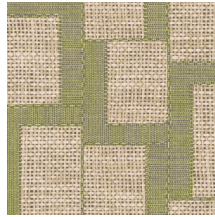

ESPARTO AFRICANO

Collection Essentials Totem

Story behind the collection

Tall. Taller. Tallest. Geometric shapes that have randomly been arranged, to create ever taller stacks. In many ways, these eye-catching designs resemble modern, abstract sculptures. They are reminiscent even of ethnic art from around the world, striking a pleasantly balanced note in any interior, thanks to the natural look of textile, woven grass and raffia.

Technical specifications

Reference	<u>18940</u> • Myrtle Grey
Product category	Refined
Composition	Wallpaper on non-woven backing
Description	Inspired by esparto, a strong fibre made from grasses of North Africa, among others
Dimensions	Rolls of 8.50 m x 0.70 m = 6 m ² (9.30 yds x 27.56" = 64 sq.ft.)
Pattern repeat	Drop match 64/32 cm (25.20"/12.60")
Adhesive	Arte Clearpro or a good quality dispersion adhesive
How to paste	Paste the wall
Light resistance	Good lightfastness
How to remove	Strippable
Fire retardant EU	B-s1, d0
Fire retardant US	Class A
Maintenance	Washable
IMO Certified	

0493/22

Colourways (8)

18940

18941

18942

18943

18944

18945