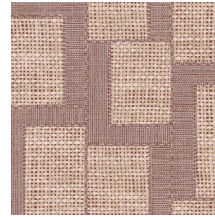

## Technical specifications

Reference	<u>18940</u> • Myrtle Grey
Product category	Refined
Composition	Wallpaper on non-woven backing
Description	Inspired by esparto, a strong fibre made from grasses of North Africa, among others
Dimensions	Rolls of 8.50 m x 0.70 m = 6 m <sup>2</sup> (9.30 yds x 27.56" = 64 sq.ft.)
Pattern repeat	Drop match 64/32 cm (25.20"/12.60")
Adhesive	Arte Clearpro or a good quality dispersion adhesive
How to paste	Paste the wall
Light resistance	Good lightfastness
How to remove	Strippable
Fire retardant EU	B-s1, d0
Fire retardant US	Class A
Maintenance	Washable
IMO Certified	 0493/22

## Colourways (8)

18940

18941

18942

18943

18944

18945

18946