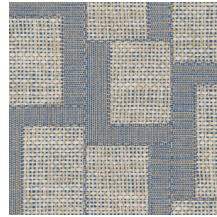

Technical specifications

Reference	<u>18940</u> • Myrtle Grey
Product category	Refined
Composition	Wallpaper on non-woven backing
Description	Inspired by esparto, a strong fibre made from grasses of North Africa, among others
Dimensions	Rolls of 8.50 m x 0.70 m = 6 m ² (9.30 yds x 27.56" = 64 sq.ft.)
Pattern repeat	Drop match 64/32 cm (25.20"/12.60")
Adhesive	Arte Clearpro or a good quality dispersion adhesive
How to paste	Paste the wall
Light resistance	Good lightfastness
How to remove	Strippable
Fire retardant EU	B-s1, d0
Fire retardant US	Class A
Maintenance	Washable
IMO Certified	

0493/22

Colourways (8)

18940

18941

18942

18943

18944

18945