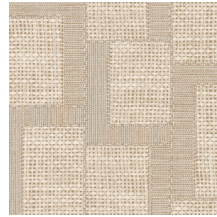

## Technical specifications

Reference	<u>18940</u> • Myrtle Grey
Product category	Refined
Composition	Wallpaper on non-woven backing
Description	Inspired by esparto, a strong fibre made from grasses of North Africa, among others
Dimensions	Rolls of 8.50 m x 0.70 m = 6 m <sup>2</sup> (9.30 yds x 27.56" = 64 sq.ft.)
Pattern repeat	Drop match 64/32 cm (25.20"/12.60")
Adhesive	Arte Clearpro or a good quality dispersion adhesive
How to paste	Paste the wall
Light resistance	Good lightfastness
How to remove	Strippable
Fire retardant EU	B-s1, d0
Fire retardant US	Class A
Maintenance	Washable
IMO Certified	 0493/22

## Colourways (8)

18940

18941

18942

18943

18944

18945

18946