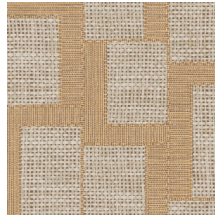

ESPARTO AFRICANO

Collection Essentials Totem

Story behind the collection

Tall. Taller. Tallest. Geometric shapes that have randomly been arranged, to create ever taller stacks. In many ways, these eye-catching designs resemble modern, abstract sculptures. They are reminiscent even of ethnic art from around the world, striking a pleasantly balanced note in any interior, thanks to the natural look of textile, woven grass and raffia.

Technical specifications

Reference	<u>18940</u> • Myrtle Grey
Product category	Refined
Composition	Wallpaper on non-woven backing
Description	Inspired by esparto, a strong fibre made from grasses of North Africa, among others
Dimensions	Rolls of 8.50 m x 0.70 m = 6 m ² (9.30 yds x 27.56" = 64 sq.ft.)
Pattern repeat	Drop match 64/32 cm (25.20"/12.60")
Adhesive	Arte Clearpro or a good quality dispersion adhesive
How to paste	Paste the wall
Light resistance	Good lightfastness
How to remove	Strippable
Fire retardant EU	B-s1, d0
Fire retardant US	Class A
Maintenance	Washable
IMO Certified	

0493/22

Colourways (8)

18940

18941

18942

18943

18944

18945