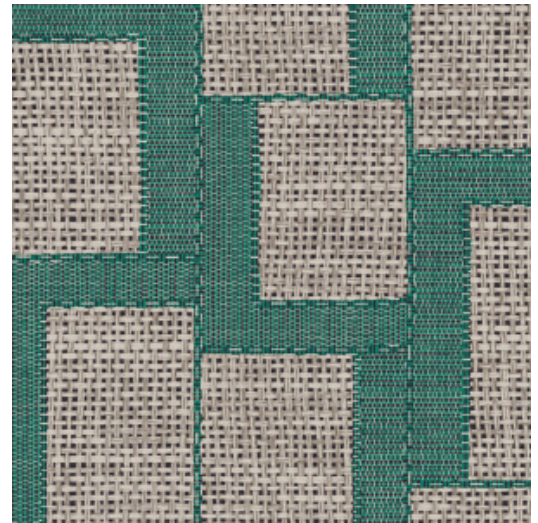

# ESPARTO AFRICANO

Collection Essentials Totem

## Story behind the collection

Tall. Taller. Tallest. Geometric shapes that have randomly been arranged, to create ever taller stacks. In many ways, these eye-catching designs resemble modern, abstract sculptures. They are reminiscent even of ethnic art from around the world, striking a pleasantly balanced note in any interior, thanks to the natural look of textile, woven grass and raffia.

## Technical specifications

Reference	<u>18940</u> • Myrtle Grey
Product category	Refined
Composition	Wallpaper on non-woven backing
Description	Inspired by esparto, a strong fibre made from grasses of North Africa, among others
Dimensions	Rolls of 8.50 m x 0.70 m = 6 m <sup>2</sup> (9.30 yds x 27.56" = 64 sq.ft.)
Pattern repeat	Drop match 64/32 cm (25.20"/12.60")
Adhesive	Arte Clearpro or a good quality dispersion adhesive
How to paste	Paste the wall
Light resistance	Good lightfastness
How to remove	Strippable
Fire retardant EU	B-s1, d0
Fire retardant US	Class A
Maintenance	Washable
IMO Certified	 0493/22

## Colourways (8)

18940

18941

18942

18943

18944

18945

18946