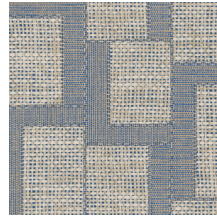

## Story behind the collection

Tall. Taller. Tallest. Geometric shapes that have randomly been arranged, to create ever taller stacks. In many ways, these eye-catching designs resemble modern, abstract sculptures. They are reminiscent even of ethnic art from around the world, striking a pleasantly balanced note in any interior, thanks to the natural look of textile, woven grass and raffia.

## Technical specifications

Reference	<u>18940</u> • Myrtle Grey
Product category	Refined
Composition	Wallpaper on non-woven backing
Description	Inspired by esparto, a strong fibre made from grasses of North Africa, among others
Dimensions	Rolls of 8.50 m x 0.70 m = 6 m <sup>2</sup> (9.30 yds x 27.56" = 64 sq.ft.)
Pattern repeat	Drop match 64/32 cm (25.20"/12.60")
Adhesive	Arte Clearpro or a good quality dispersion adhesive
How to paste	Paste the wall
Light resistance	Good lightfastness
How to remove	Strippable
Fire retardant EU	B-s1, d0
Fire retardant US	Class A
Maintenance	Washable
IMO Certified	 0493/22

## Colourways (8)

18940

18941

18942

18943

18944

18945

18946