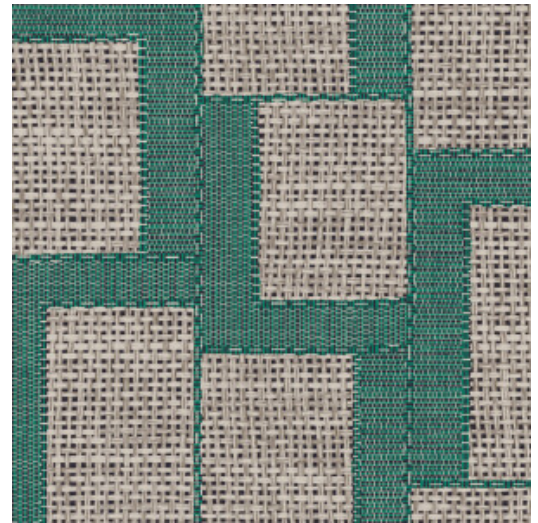

ESPARTO AFRICANO

Collection Essentials Totem

Story behind the collection

Tall. Taller. Tallest. Geometric shapes that have randomly been arranged, to create ever taller stacks. In many ways, these eye-catching designs resemble modern, abstract sculptures. They are reminiscent even of ethnic art from around the world, striking a pleasantly balanced note in any interior, thanks to the natural look of textile, woven grass and raffia.

Technical specifications

Reference	<u>18940</u> • Myrtle Grey
Product category	Refined
Composition	Wallpaper on non-woven backing
Description	Inspired by esparto, a strong fibre made from grasses of North Africa, among others
Dimensions	Rolls of 8.50 m x 0.70 m = 6 m ² (9.30 yds x 27.56" = 64 sq.ft.)
Pattern repeat	Drop match 64/32 cm (25.20"/12.60")
Adhesive	Arte Clearpro or a good quality dispersion adhesive
How to paste	Paste the wall
Light resistance	Good lightfastness
How to remove	Strippable
Fire retardant EU	B-s1, d0
Fire retardant US	Class A
Maintenance	Washable
IMO Certified	

0493/22

Colourways (8)

18940

18941

18942

18943

18944

18945