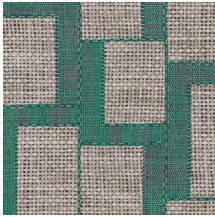

## Story behind the collection

Tall. Taller. Tallest. Geometric shapes that have randomly been arranged, to create ever taller stacks. In many ways, these eye-catching designs resemble modern, abstract sculptures. They are reminiscent even of ethnic art from around the world, striking a pleasantly balanced note in any interior, thanks to the natural look of textile, woven grass and raffia.

## Technical specifications

Reference	<u>18940</u> • Myrtle Grey
Product category	Refined
Composition	Wallpaper on non-woven backing
Description	Inspired by esparto, a strong fibre made from grasses of North Africa, among others
Dimensions	Rolls of 8.50 m x 0.70 m = 6 m <sup>2</sup> (9.30 yds x 27.56" = 64 sq.ft.)
Pattern repeat	Drop match 64/32 cm (25.20"/12.60")
Adhesive	Arte Clearpro or a good quality dispersion adhesive
How to paste	Paste the wall
Light resistance	Good lightfastness
How to remove	Strippable
Fire retardant EU	B-s1, d0
Fire retardant US	Class A
Maintenance	Washable
IMO Certified	 0493/22

## Colourways (8)

18940

18941

18942

18943

18944

18945

18946