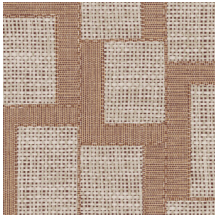

## Technical specifications

Reference	<u>18940</u> • Myrtle Grey
Product category	Refined
Composition	Wallpaper on non-woven backing
Description	Inspired by esparto, a strong fibre made from grasses of North Africa, among others
Dimensions	Rolls of 8.50 m x 0.70 m = 6 m <sup>2</sup> (9.30 yds x 27.56" = 64 sq.ft.)
Pattern repeat	Drop match 64/32 cm (25.20"/12.60")
Adhesive	Arte Clearpro or a good quality dispersion adhesive
How to paste	Paste the wall
Light resistance	Good lightfastness
How to remove	Strippable
Fire retardant EU	B-s1, d0
Fire retardant US	Class A
Maintenance	Washable
IMO Certified	 0493/22

## Colourways (8)

18940

18941

18942

18943

18944

18945

18946