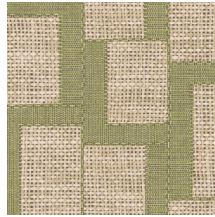

## Technical specifications

Reference	<u>18940</u> • Myrtle Grey
Product category	Refined
Composition	Wallpaper on non-woven backing
Description	Inspired by esparto, a strong fibre made from grasses of North Africa, among others
Dimensions	Rolls of 8.50 m x 0.70 m = 6 m <sup>2</sup> (9.30 yds x 27.56" = 64 sq.ft.)
Pattern repeat	Drop match 64/32 cm (25.20"/12.60")
Adhesive	Arte Clearpro or a good quality dispersion adhesive
How to paste	Paste the wall
Light resistance	Good lightfastness
How to remove	Strippable
Fire retardant EU	B-s1, d0
Fire retardant US	Class A
Maintenance	Washable
IMO Certified	 0493/22

## Colourways (8)

18940

18941

18942

18943

18944

18945

18946