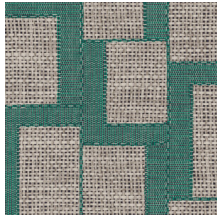

ESPARTO AFRICANO

Collection Essentials Totem

Story behind the collection

Tall. Taller. Tallest. Geometric shapes that have randomly been arranged, to create ever taller stacks. In many ways, these eye-catching designs resemble modern, abstract sculptures. They are reminiscent even of ethnic art from around the world, striking a pleasantly balanced note in any interior, thanks to the natural look of textile, woven grass and raffia.

Technical specifications

Reference	<u>18940</u> • Myrtle Grey
Product category	Refined
Composition	Wallpaper on non-woven backing
Description	Inspired by esparto, a strong fibre made from grasses of North Africa, among others
Dimensions	Rolls of 8.50 m x 0.70 m = 6 m ² (9.30 yds x 27.56" = 64 sq.ft.)
Pattern repeat	Drop match 64/32 cm (25.20"/12.60")
Adhesive	Arte Clearpro or a good quality dispersion adhesive
How to paste	Paste the wall
Light resistance	Good lightfastness
How to remove	Strippable
Fire retardant EU	B-s1, d0
Fire retardant US	Class A
Maintenance	Washable
IMO Certified	

0493/22

Colourways (8)

18940

18941

18942

18943

18944

18945