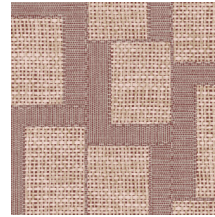

Colourways (8)

18940

18941

18942

18943

18944

18945

18946

18947

View

More info? [Click here](#)

Order samples, calculate quantities, view instructional videos, download technical information and more:
www.arte-international.com

ARTE®

wallcoverings for the ultimate in refinement