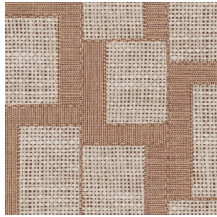

ESPARTO AFRICANO

Collection Essentials Totem

Story behind the collection

Tall. Taller. Tallest. Geometric shapes that have randomly been arranged, to create ever taller stacks. In many ways, these eye-catching designs resemble modern, abstract sculptures. They are reminiscent even of ethnic art from around the world, striking a pleasantly balanced note in any interior, thanks to the natural look of textile, woven grass and raffia.

Technical specifications

Reference	<u>18940</u> • Myrtle Grey
Product category	Refined
Composition	Wallpaper on non-woven backing
Description	Inspired by esparto, a strong fibre made from grasses of North Africa, among others
Dimensions	Rolls of 8.50 m x 0.70 m = 6 m ² (9.30 yds x 27.56" = 64 sq.ft.)
Pattern repeat	Drop match 64/32 cm (25.20"/12.60")
Adhesive	Arte Clearpro or a good quality dispersion adhesive
How to paste	Paste the wall
Light resistance	Good lightfastness
How to remove	Strippable
Fire retardant EU	B-s1, d0
Fire retardant US	Class A
Maintenance	Washable
IMO Certified	

0493/22

Colourways (8)

18940

18941

18942

18943

18944

18945