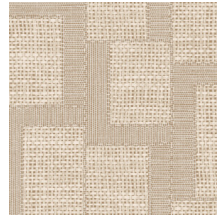

ESPARTO AFRICANO

Collection Essentials Totem

Story behind the collection

Tall. Taller. Tallest. Geometric shapes that have randomly been arranged, to create ever taller stacks. In many ways, these eye-catching designs resemble modern, abstract sculptures. They are reminiscent even of ethnic art from around the world, striking a pleasantly balanced note in any interior, thanks to the natural look of textile, woven grass and raffia.

Technical specifications

Reference	<u>18940</u> • Myrtle Grey
Product category	Refined
Composition	Wallpaper on non-woven backing
Description	Inspired by esparto, a strong fibre made from grasses of North Africa, among others
Dimensions	Rolls of 8.50 m x 0.70 m = 6 m ² (9.30 yds x 27.56" = 64 sq.ft.)
Pattern repeat	Drop match 64/32 cm (25.20"/12.60")
Adhesive	Arte Clearpro or a good quality dispersion adhesive
How to paste	Paste the wall
Light resistance	Good lightfastness
How to remove	Strippable
Fire retardant EU	B-s1, d0
Fire retardant US	Class A
Maintenance	Washable
IMO Certified	

0493/22

Colourways (8)

18940

18941

18942

18943

18944

18945