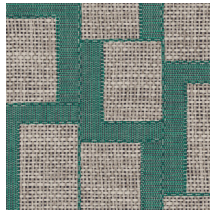

## Story behind the collection

Tall. Taller. Tallest. Geometric shapes that have randomly been arranged, to create ever taller stacks. In many ways, these eye-catching designs resemble modern, abstract sculptures. They are reminiscent even of ethnic art from around the world, striking a pleasantly balanced note in any interior, thanks to the natural look of textile, woven grass and raffia.

## Technical specifications

Reference	18941 • Honeycomb
Product category	Refined
Composition	Wallpaper on non-woven backing
Description	Inspired by esparto, a strong fibre made from grasses of North Africa, among others
Dimensions	Rolls of 8.50 m x 0.70 m = 6 m <sup>2</sup> (9.30 yds x 27.56" = 64 sq. ft.)
Pattern repeat	Drop match 64/32 cm (25.20"/12.60")
Adhesive	Arte Clearpro or a good quality dispersion adhesive
How to paste	Paste the wall
Light resistance	Good lightfastness
How to remove	Strippable
Fire rating EU	B-s1, d0
Fire rating US	Class A
Maintenance	Washable
IMO Certified	

## Colourways (8)

18940

18941

18942

18943

18944

18945

18946