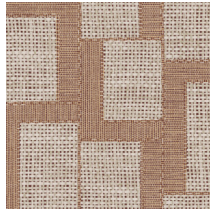

## Technical specifications

Reference	18941 • Honeycomb
Product category	Refined
Composition	Wallpaper on non-woven backing
Description	Inspired by esparto, a strong fibre made from grasses of North Africa, among others
Dimensions	Rolls of 8.50 m x 0.70 m = 6 m <sup>2</sup> (9.30 yds x 27.56" = 64 sq. ft.)
Pattern repeat	Drop match 64/32 cm (25.20"/12.60")
Adhesive	Arte Clearpro or a good quality dispersion adhesive
How to paste	Paste the wall
Light resistance	Good lightfastness
How to remove	Strippable
Fire rating EU	B-s1, d0
Fire rating US	Class A
Maintenance	Washable
IMO Certified	

## Colourways (8)

18940

18941

18942

18943

18944

18945

18946