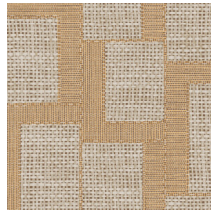

## Story behind the collection

Tall. Taller. Tallest. Geometric shapes that have randomly been arranged, to create ever taller stacks. In many ways, these eye-catching designs resemble modern, abstract sculptures. They are reminiscent even of ethnic art from around the world, striking a pleasantly balanced note in any interior, thanks to the natural look of textile, woven grass and raffia.

## Technical specifications

Reference	18941 • Honeycomb
Product category	Refined
Composition	Wallpaper on non-woven backing
Description	Inspired by esparto, a strong fibre made from grasses of North Africa, among others
Dimensions	Rolls of 8.50 m x 0.70 m = 6 m <sup>2</sup> (9.30 yds x 27.56" = 64 sq. ft.)
Pattern repeat	Drop match 64/32 cm (25.20"/12.60")
Adhesive	Arte Clearpro or a good quality dispersion adhesive
How to paste	Paste the wall
Light resistance	Good lightfastness
How to remove	Strippable
Fire rating EU	B-s1, d0
Fire rating US	Class A
Maintenance	Washable
IMO Certified	

## Colourways (8)

18940

18941

18942

18943

18944

18945

18946