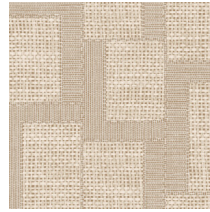

## Technical specifications

Reference	18941 • Honeycomb
Product category	Refined
Composition	Wallpaper on non-woven backing
Description	Inspired by esparto, a strong fibre made from grasses of North Africa, among others
Dimensions	Rolls of 8.50 m x 0.70 m = 6 m <sup>2</sup> (9.30 yds x 27.56" = 64 sq. ft.)
Pattern repeat	Drop match 64/32 cm (25.20"/12.60")
Adhesive	Arte Clearpro or a good quality dispersion adhesive
How to paste	Paste the wall
Light resistance	Good lightfastness
How to remove	Strippable
Fire rating EU	B-s1, d0
Fire rating US	Class A
Maintenance	Washable
IMO Certified	

## Colourways (8)

18940

18941

18942

18943

18944

18945

18946