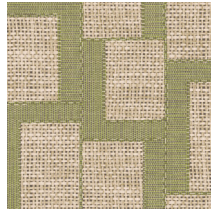

## Technical specifications

Reference	18941 • Honeycomb
Product category	Refined
Composition	Wallpaper on non-woven backing
Description	Inspired by esparto, a strong fibre made from grasses of North Africa, among others
Dimensions	Rolls of 8.50 m x 0.70 m = 6 m <sup>2</sup> (9.30 yds x 27.56" = 64 sq. ft.)
Pattern repeat	Drop match 64/32 cm (25.20"/12.60")
Adhesive	Arte Clearpro or a good quality dispersion adhesive
How to paste	Paste the wall
Light resistance	Good lightfastness
How to remove	Strippable
Fire rating EU	B-s1, d0
Fire rating US	Class A
Maintenance	Washable
IMO Certified	

## Colourways (8)

18940

18941

18942

18943

18944

18945

18946