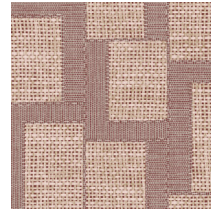

## Technical specifications

Reference	18941 • Honeycomb
Product category	Refined
Composition	Wallpaper on non-woven backing
Description	Inspired by esparto, a strong fibre made from grasses of North Africa, among others
Dimensions	Rolls of 8.50 m x 0.70 m = 6 m <sup>2</sup> (9.30 yds x 27.56" = 64 sq. ft.)
Pattern repeat	Drop match 64/32 cm (25.20"/12.60")
Adhesive	Arte Clearpro or a good quality dispersion adhesive
How to paste	Paste the wall
Light resistance	Good lightfastness
How to remove	Strippable
Fire rating EU	B-s1, d0
Fire rating US	Class A
Maintenance	Washable
IMO Certified	

## Colourways (8)

18940

18941

18942

18943

18944

18945

18946