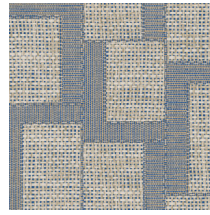

## Story behind the collection

Tall. Taller. Tallest. Geometric shapes that have randomly been arranged, to create ever taller stacks. In many ways, these eye-catching designs resemble modern, abstract sculptures. They are reminiscent even of ethnic art from around the world, striking a pleasantly balanced note in any interior, thanks to the natural look of textile, woven grass and raffia.

## Technical specifications

Reference	18941 • Honeycomb
Product category	Refined
Composition	Wallpaper on non-woven backing
Description	Inspired by esparto, a strong fibre made from grasses of North Africa, among others
Dimensions	Rolls of 8.50 m x 0.70 m = 6 m <sup>2</sup> (9.30 yds x 27.56" = 64 sq. ft.)
Pattern repeat	Drop match 64/32 cm (25.20"/12.60")
Adhesive	Arte Clearpro or a good quality dispersion adhesive
How to paste	Paste the wall
Light resistance	Good lightfastness
How to remove	Strippable
Fire rating EU	B-s1, d0
Fire rating US	Class A
Maintenance	Washable
IMO Certified	

## Colourways (8)

18940

18941

18942

18943

18944

18945

18946