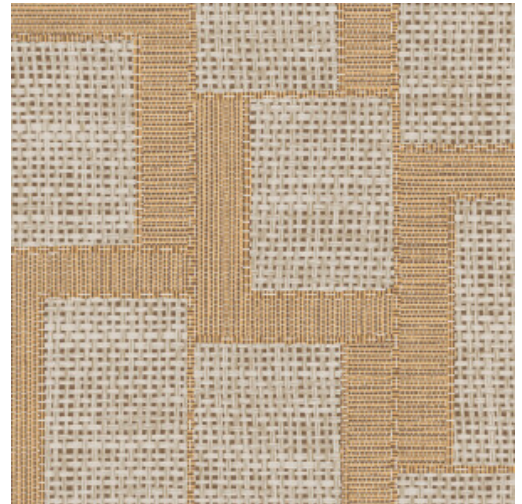

# ESPARTO AFRICANO

Collection Essentials Totem

## Story behind the collection

Tall. Taller. Tallest. Geometric shapes that have randomly been arranged, to create ever taller stacks. In many ways, these eye-catching designs resemble modern, abstract sculptures. They are reminiscent even of ethnic art from around the world, striking a pleasantly balanced note in any interior, thanks to the natural look of textile, woven grass and raffia.

## Technical specifications

Reference	18941 • Honeycomb
Product category	Refined
Composition	Wallpaper on non-woven backing
Description	Inspired by esparto, a strong fibre made from grasses of North Africa, among others
Dimensions	Rolls of 8.50 m x 0.70 m = 6 m <sup>2</sup> (9.30 yds x 27.56" = 64 sq. ft.)
Pattern repeat	Drop match 64/32 cm (25.20"/12.60")
Adhesive	Arte Clearpro or a good quality dispersion adhesive
How to paste	Paste the wall
Light resistance	Good lightfastness
How to remove	Strippable
Fire rating EU	B-s1, d0
Fire rating US	Class A
Maintenance	Washable
IMO Certified	

## Colourways (8)

18940

18941

18942

18943

18944

18945

18946