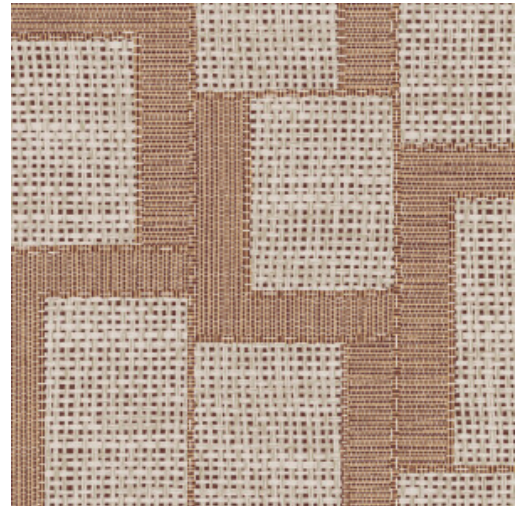

ESPARTO AFRICANO

Collection Essentials Totem

Story behind the collection

Tall. Taller. Tallest. Geometric shapes that have randomly been arranged, to create ever taller stacks. In many ways, these eye-catching designs resemble modern, abstract sculptures. They are reminiscent even of ethnic art from around the world, striking a pleasantly balanced note in any interior, thanks to the natural look of textile, woven grass and raffia.

Technical specifications

Reference	18944 • Tartufo
Product category	Refined
Composition	Wallpaper on non-woven backing
Description	Inspired by esparto, a strong fibre made from grasses of North Africa, among others
Dimensions	Rolls of 8.50 m x 0.70 m = 6 m ² (9.30 yds x 27.56" = 64 sq. ft.)
Pattern repeat	Drop match 64/32 cm (25.20"/12.60")
Adhesive	Arte Clearpro or a good quality dispersion adhesive
How to paste	Paste the wall
Light resistance	Good lightfastness
How to remove	Strippable
Fire rating EU	B-s1, d0
Fire rating US	Class A
Maintenance	Washable
IMO Certified	

Colourways (8)

18940

18941

18942

18943

18944

18945

18946