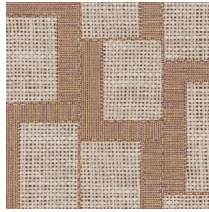

ESPARTO AFRICANO

Collection Essentials Totem

Story behind the collection

Tall. Taller. Tallest. Geometric shapes that have randomly been arranged, to create ever taller stacks. In many ways, these eye-catching designs resemble modern, abstract sculptures. They are reminiscent even of ethnic art from around the world, striking a pleasantly balanced note in any interior, thanks to the natural look of textile, woven grass and raffia.

Technical specifications

Reference	18944 • Tartufo
Product category	Refined
Composition	Wallpaper on non-woven backing
Description	Inspired by esparto, a strong fibre made from grasses of North Africa, among others
Dimensions	Rolls of 8.50 m x 0.70 m = 6 m ² (9.30 yds x 27.56" = 64 sq. ft.)
Pattern repeat	Drop match 64/32 cm (25.20"/12.60")
Adhesive	Arte Clearpro or a good quality dispersion adhesive
How to paste	Paste the wall
Light resistance	Good lightfastness
How to remove	Strippable
Fire rating EU	B-s1, d0
Fire rating US	Class A
Maintenance	Washable
IMO Certified	

Colourways (8)

18940

18941

18942

18943

18944

18945

18946