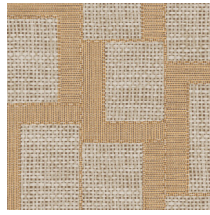

ESPARTO AFRICANO

Collection Essentials Totem

Story behind the collection

Tall. Taller. Tallest. Geometric shapes that have randomly been arranged, to create ever taller stacks. In many ways, these eye-catching designs resemble modern, abstract sculptures. They are reminiscent even of ethnic art from around the world, striking a pleasantly balanced note in any interior, thanks to the natural look of textile, woven grass and raffia.

Technical specifications

Reference	18944 • Tartufo
Product category	Refined
Composition	Wallpaper on non-woven backing
Description	Inspired by esparto, a strong fibre made from grasses of North Africa, among others
Dimensions	Rolls of 8.50 m x 0.70 m = 6 m ² (9.30 yds x 27.56" = 64 sq. ft.)
Pattern repeat	Drop match 64/32 cm (25.20"/12.60")
Adhesive	Arte Clearpro or a good quality dispersion adhesive
How to paste	Paste the wall
Light resistance	Good lightfastness
How to remove	Strippable
Fire rating EU	B-s1, d0
Fire rating US	Class A
Maintenance	Washable
IMO Certified	

Colourways (8)

18940

18941

18942

18943

18944

18945

18946