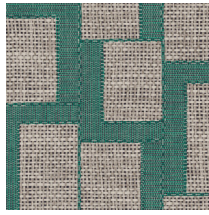

ESPARTO AFRICANO

Collection Essentials Totem

Story behind the collection

Tall. Taller. Tallest. Geometric shapes that have randomly been arranged, to create ever taller stacks. In many ways, these eye-catching designs resemble modern, abstract sculptures. They are reminiscent even of ethnic art from around the world, striking a pleasantly balanced note in any interior, thanks to the natural look of textile, woven grass and raffia.

Technical specifications

Reference	18944 • Tartufo
Product category	Refined
Composition	Wallpaper on non-woven backing
Description	Inspired by esparto, a strong fibre made from grasses of North Africa, among others
Dimensions	Rolls of 8.50 m x 0.70 m = 6 m ² (9.30 yds x 27.56" = 64 sq. ft.)
Pattern repeat	Drop match 64/32 cm (25.20"/12.60")
Adhesive	Arte Clearpro or a good quality dispersion adhesive
How to paste	Paste the wall
Light resistance	Good lightfastness
How to remove	Strippable
Fire rating EU	B-s1, d0
Fire rating US	Class A
Maintenance	Washable
IMO Certified	

Colourways (8)

18940

18941

18942

18943

18944

18945

18946