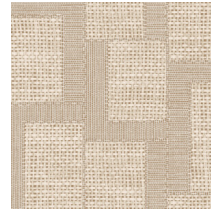

Technical specifications

Reference	18944 • Tartufo
Product category	Refined
Composition	Wallpaper on non-woven backing
Description	Inspired by esparto, a strong fibre made from grasses of North Africa, among others
Dimensions	Rolls of 8.50 m x 0.70 m = 6 m ² (9.30 yds x 27.56" = 64 sq. ft.)
Pattern repeat	Drop match 64/32 cm (25.20"/12.60")
Adhesive	Arte Clearpro or a good quality dispersion adhesive
How to paste	Paste the wall
Light resistance	Good lightfastness
How to remove	Strippable
Fire rating EU	B-s1, d0
Fire rating US	Class A
Maintenance	Washable
IMO Certified	

Colourways (8)

18940

18941

18942

18943

18944

18945

18946