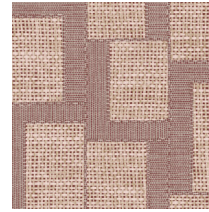

Technical specifications

Reference	18944 • Tartufo
Product category	Refined
Composition	Wallpaper on non-woven backing
Description	Inspired by esparto, a strong fibre made from grasses of North Africa, among others
Dimensions	Rolls of 8.50 m x 0.70 m = 6 m ² (9.30 yds x 27.56" = 64 sq. ft.)
Pattern repeat	Drop match 64/32 cm (25.20"/12.60")
Adhesive	Arte Clearpro or a good quality dispersion adhesive
How to paste	Paste the wall
Light resistance	Good lightfastness
How to remove	Strippable
Fire rating EU	B-s1, d0
Fire rating US	Class A
Maintenance	Washable
IMO Certified	

Colourways (8)

18940

18941

18942

18943

18944

18945

18946