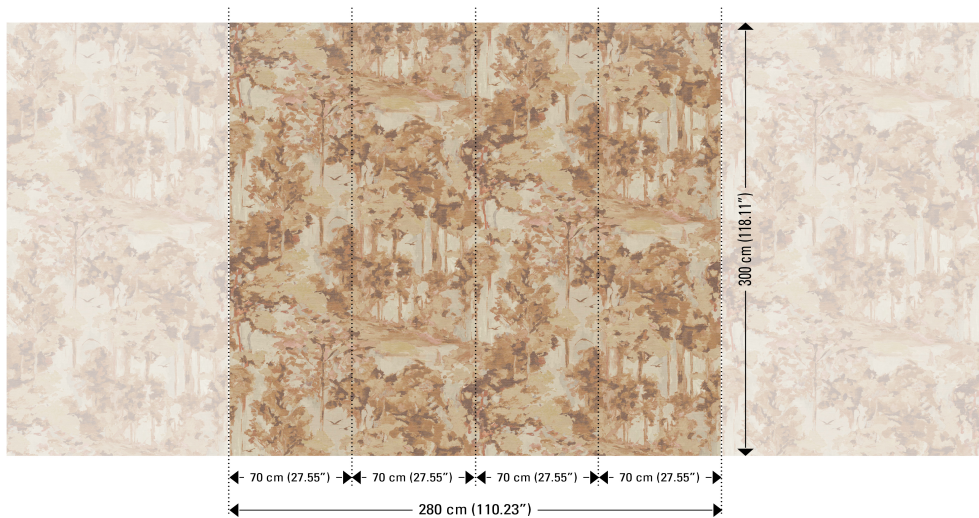

Serene

Collection Penthouse

Story behind the collection

Striking graphic patterns and elegant plain designs alternate in this wallpaper collection. A subtle zigzag pattern and a dreamy watercolour with a forest motif complete the ensemble. Each design has a soft, textile-like touch and is available in muted natural tones.

Technical specifications

Reference	<u>19970</u>
Composition	Wallpaper on non-woven backing
Dimensions	Panoramic of 280 cm (4 x 70 cm) x 300 cm = 8.40 m ² (110.24" x 118.11" = 90.42 sq. ft.)
Remark	The pattern is repeatable, allowing several panoramics to be joined together
Adhesive	Arte Clearpro or a good quality dispersion adhesive
How to paste	Paste the wall
Light resistance	Good lightfastness
How to remove	Strippable
Maintenance	Washable

Colourways (3)

19970

19971

19972

View

More info? [Click here](#)

Order samples, calculate quantities, view instructional videos, download technical information and more:
www.arte-international.com