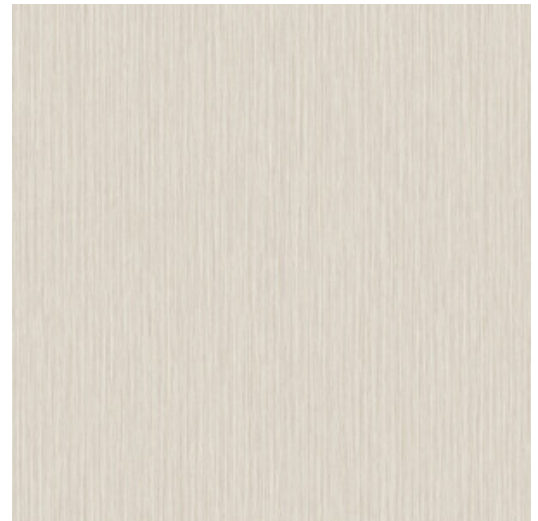

Yucca Plain

Collection Cabane

Story behind the collection

Cabane is a playful collection clearly inspired by Latin America. These striking prints, warm colours, and natural materials are guaranteed to lift your spirits. Bring the sunny atmosphere of a charming terrace indoors with the Kentis design, go big and bold with Alma, or opt for the rougher patchwork of Medinilla. These eye-catching designs pair perfectly with the realistic textile looks of the plain fabrics in this collection.

Technical specifications

Reference	<u>20940</u>
Composition	Wallpaper on non-woven backing
Dimensions	Rolls of 10.05 m x 1 m (11 yds x 39.37")
Pattern repeat	Free match 0 cm (0.00")
Adhesive	Arte Clearpro or a good quality dispersion adhesive
How to paste	Paste the wall
Light resistance	Good lightfastness
How to remove	Strippable
Maintenance	Extra-washable