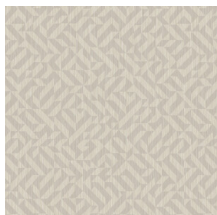

Colourways (5)

20950