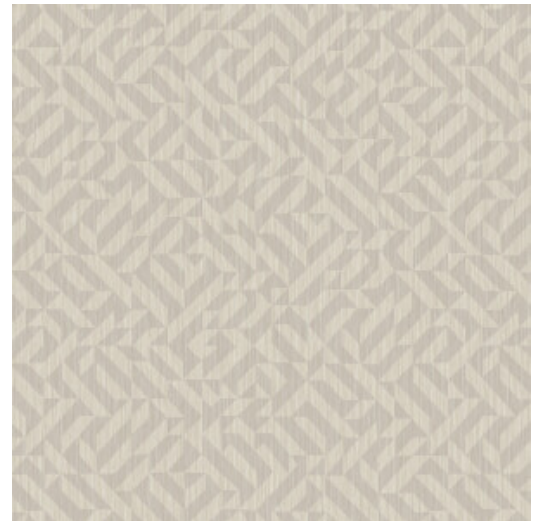

Yucca

Collection Cabane

Story behind the collection

Cabane is a playful collection clearly inspired by Latin America. These striking prints, warm colours, and natural materials are guaranteed to lift your spirits. Bring the sunny atmosphere of a charming terrace indoors with the Kentis design, go big and bold with Alma, or opt for the rougher patchwork of Medinilla. These eye-catching designs pair perfectly with the realistic textile looks of the plain fabrics in this collection.

Technical specifications

| | |
|------------------|---|
| Reference | <u>20950</u> |
| Composition | Wallpaper on non-woven backing |
| Dimensions | Rolls of 10.05 m x 1 m (11 yds x 39.37") |
| Pattern repeat | Straight match 64 cm (25.20") |
| Adhesive | Arte Clearpro or a good quality dispersion adhesive |
| How to paste | Paste the wall |
| Light resistance | Good lightfastness |
| How to remove | Strippable |
| Maintenance | Extra-washable |

Colourways (5)

20950

20951

20952

20953

20954

View

More info? [Click here](#)