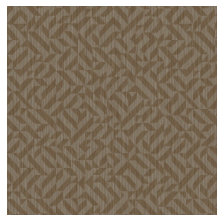

Technical specifications

| | |
|------------------|---|
| Reference | <u>20950</u> |
| Composition | Wallpaper on non-woven backing |
| Dimensions | Rolls of 10.05 m x 1 m (11 yds x 39.37") |
| Pattern repeat | Straight match 64 cm (25.20") |
| Adhesive | Arte Clearpro or a good quality dispersion adhesive |
| How to paste | Paste the wall |
| Light resistance | Good lightfastness |
| How to remove | Strippable |
| Maintenance | Extra-washable |

Colourways (5)

20950

20951

20952

20953

20954

View

More info? [Click here](#)