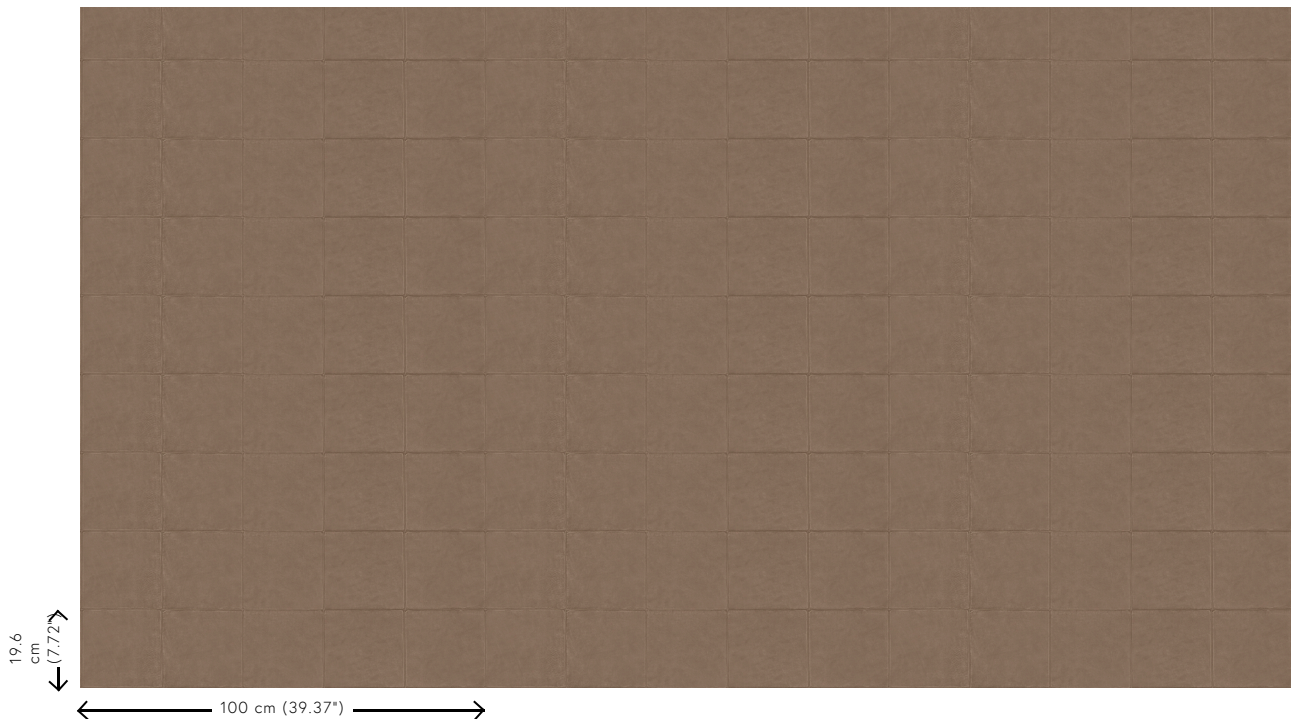

Colourways (7)

View

More info? [Click here](#)

Order samples, calculate quantities, view instructional videos, download technical information and more:
www.arte-international.com

ARTE®

wallcoverings for the ultimate in refinement