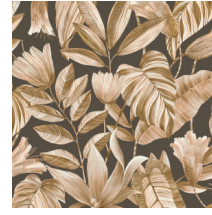

Ikebana

Collection Ginkgo

Story behind the collection

This collection is named after its most striking design: Ginkgo depicts an abundance of leaves from the Japanese nut tree, or Ginkgo biloba, an exceptional tree that is rarely found in our regions. The other botanical pattern, Ikebana, also brings life into your home, while the Maya and Yumi designs add a bold touch. They are complemented by four (faux-)plains, each adding character to your interior in its own way.

Colourways (4)

21910

21911

21912

21913

View

More info? [Click here](#)

Order samples, calculate quantities, view instructional videos, download technical information and more:
www.arte-international.com