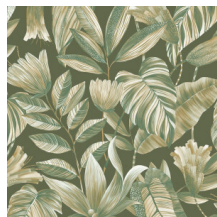

Ikebana

Collection Ginkgo

Story behind the collection

This collection is named after its most striking design: Ginkgo depicts an abundance of leaves from the Japanese nut tree, or Ginkgo biloba, an exceptional tree that is rarely found in our regions. The other botanical pattern, Ikebana, also brings life into your home, while the Maya and Yumi designs add a bold touch. They are complemented by four (faux-)plants, each adding character to your interior in its own way.

Colourways (4)

21910

21911

21912

21913

View

More info? [Click here](#)

Order samples, calculate quantities, view instructional videos, download technical information and more:
www.arte-international.com