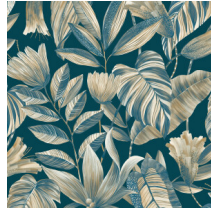

Ikebana

Collection Ginkgo

Story behind the collection

This collection is named after its most striking design: Ginkgo depicts an abundance of leaves from the Japanese nut tree, or Ginkgo biloba, an exceptional tree that is rarely found in our regions. The other botanical pattern, Ikebana, also brings life into your home, while the Maya and Yumi designs add a bold touch. They are complemented by four (faux-)plains, each adding character to your interior in its own way.

Technical specifications

Reference	<u>21910</u>
Composition	Wallpaper on non-woven backing
Dimensions	Rolls of 10.05 m x 0.53 m (11 yds x 20.86")
Pattern repeat	Drop match 64/32 cm (25.20"/12.60")
Adhesive	Arte Clearpro or a good quality dispersion adhesive
How to paste	Paste the wall
Light resistance	Good lightfastness
How to remove	Strippable
Maintenance	Scrubable

Colourways (4)

21910

21911

21912

21913

View

More info? [Click here](#)

Order samples, calculate quantities, view instructional videos, download technical information and more:
www.arte-international.com