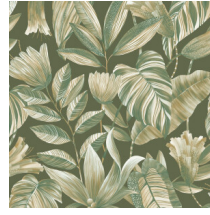

Ikebana

Collection Ginkgo

Story behind the collection

This collection is named after its most striking design: Ginkgo depicts an abundance of leaves from the Japanese nut tree, or Ginkgo biloba, an exceptional tree that is rarely found in our regions. The other botanical pattern, Ikebana, also brings life into your home, while the Maya and Yumi designs add a bold touch. They are complemented by four (faux-)plains, each adding character to your interior in its own way.

Technical specifications

Reference	<u>21910</u>
Composition	Wallpaper on non-woven backing
Dimensions	Rolls of 10.05 m x 0.53 m (11 yds x 20.86")
Pattern repeat	Drop match 64/32 cm (25.20"/12.60")
Adhesive	Arte Clearpro or a good quality dispersion adhesive
How to paste	Paste the wall
Light resistance	Good lightfastness
How to remove	Strippable
Maintenance	Scrubable

Colourways (4)

21910

21911

21912

21913

View

More info? [Click here](#)

Order samples, calculate quantities, view instructional videos, download technical information and more:
www.arte-international.com