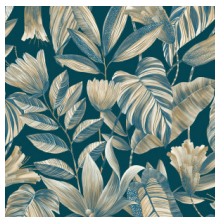

Ikebana

Collection Ginkgo

Story behind the collection

This collection is named after its most striking design: Ginkgo depicts an abundance of leaves from the Japanese nut tree, or Ginkgo biloba, an exceptional tree that is rarely found in our regions. The other botanical pattern, Ikebana, also brings life into your home, while the Maya and Yumi designs add a bold touch. They are complemented by four (faux-)plants, each adding character to your interior in its own way.

Colourways (4)

21910

21911

21912

21913

View

More info? [Click here](#)

Order samples, calculate quantities, view instructional videos, download technical information and more:
www.arte-international.com