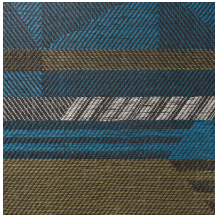

## Story behind the collection

Manovo, the largest national park in Central Africa, is the source of inspiration for this eclectic mix of botanical prints, geometric shapes and plain patterns.

## Technical specifications

Reference	<u>22000</u> • Blue Gold
Product category	Exquisite
Composition	Natural wallcovering on non-woven backing
Description	Jacquard woven wallcovering with African influences and luxurious metal accents
Dimensions	Width 135 cm (53.15"), sold by the linear metre/yard
Pattern repeat	Straight match 169 cm (66.54")
Adhesive	Arte Clearpro or a good quality dispersion adhesive
How to paste	Moisten the product, paste the wall
Light resistance	Good lightfastness
How to remove	Strippable
Fire retardant EU	B-s1, d0
Fire retardant US	Class A
Maintenance	Spongeable during hanging (dab away damp glue)

### Colourways (3)

22000

22001

22002