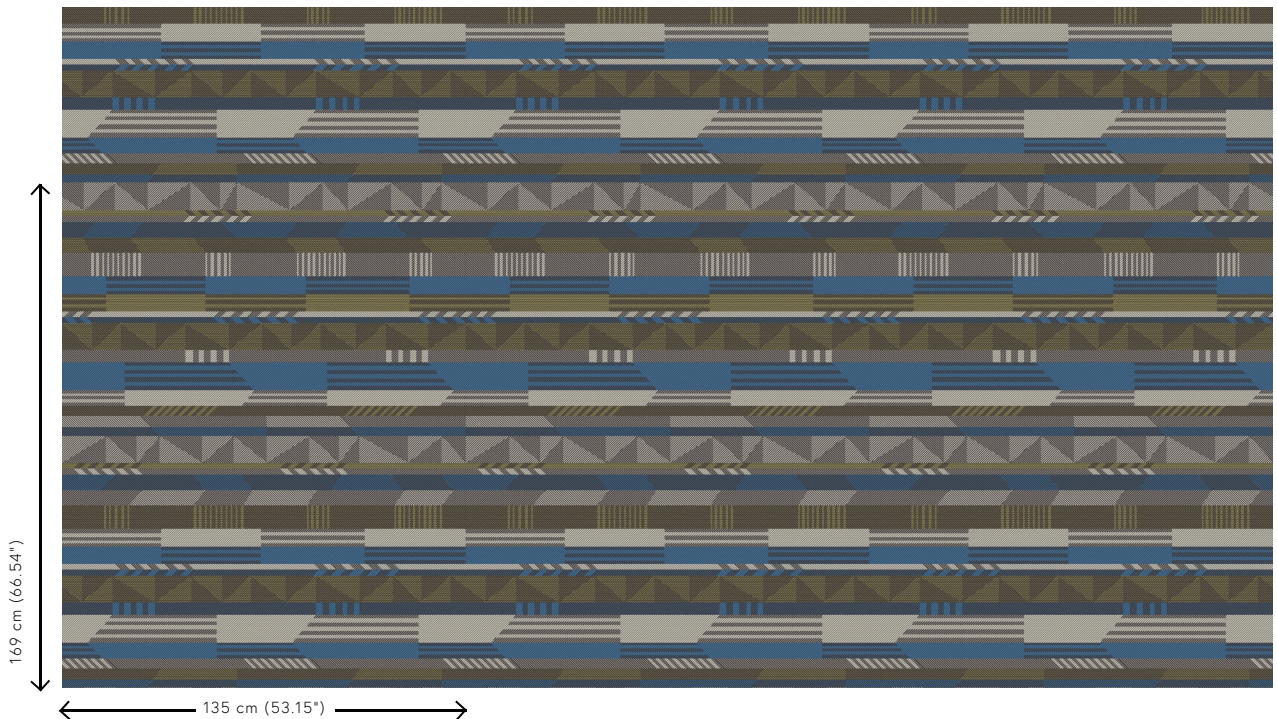

Colourways (3)

View

More info? [Click here](#)

Order samples, calculate quantities, view instructional videos, download technical information and more:
www.arte-international.com

ARTE®

wallcoverings for the ultimate in refinement