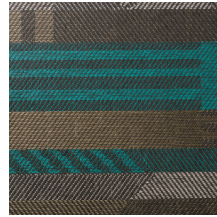

Technical specifications

Reference	<u>22000</u> • Blue Gold
Product category	Exquisite
Composition	Natural wallcovering on non-woven backing
Description	Jacquard woven wallcovering with African influences and luxurious metal accents
Dimensions	Width 135 cm (53.15"), sold by the linear metre/yard
Pattern repeat	Straight match 169 cm (66.54")
Adhesive	Arte Clearpro or a good quality dispersion adhesive
How to paste	Moisten the product, paste the wall
Light resistance	Good lightfastness
How to remove	Strippable
Fire retardant EU	B-s1, d0
Fire retardant US	Class A
Maintenance	Spongeable during hanging (dab away damp glue)

Colourways (3)

22000

22001

22002

View

More info? [Click here](#)

Order samples, calculate quantities, view instructional videos, download technical information and more:
www.arte-international.com

ARTE®