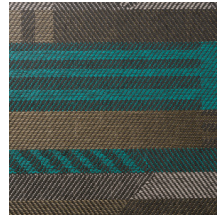

## Technical specifications

Reference	<u>22000</u> • Blue Gold
Product category	Exquisite
Composition	Natural wallcovering on non-woven backing
Description	Jacquard woven wallcovering with African influences and luxurious metal accents
Dimensions	Width 135 cm (53.15"), sold by the linear metre/yard
Pattern repeat	Straight match 169 cm (66.54")
Adhesive	Arte Clearpro or a good quality dispersion adhesive
How to paste	Moisten the product, paste the wall
Light resistance	Good lightfastness
How to remove	Strippable
Fire retardant EU	B-s1, d0
Fire retardant US	Class A
Maintenance	Spongeable during hanging (dab away damp glue)

### Colourways (3)

22000

22001

22002