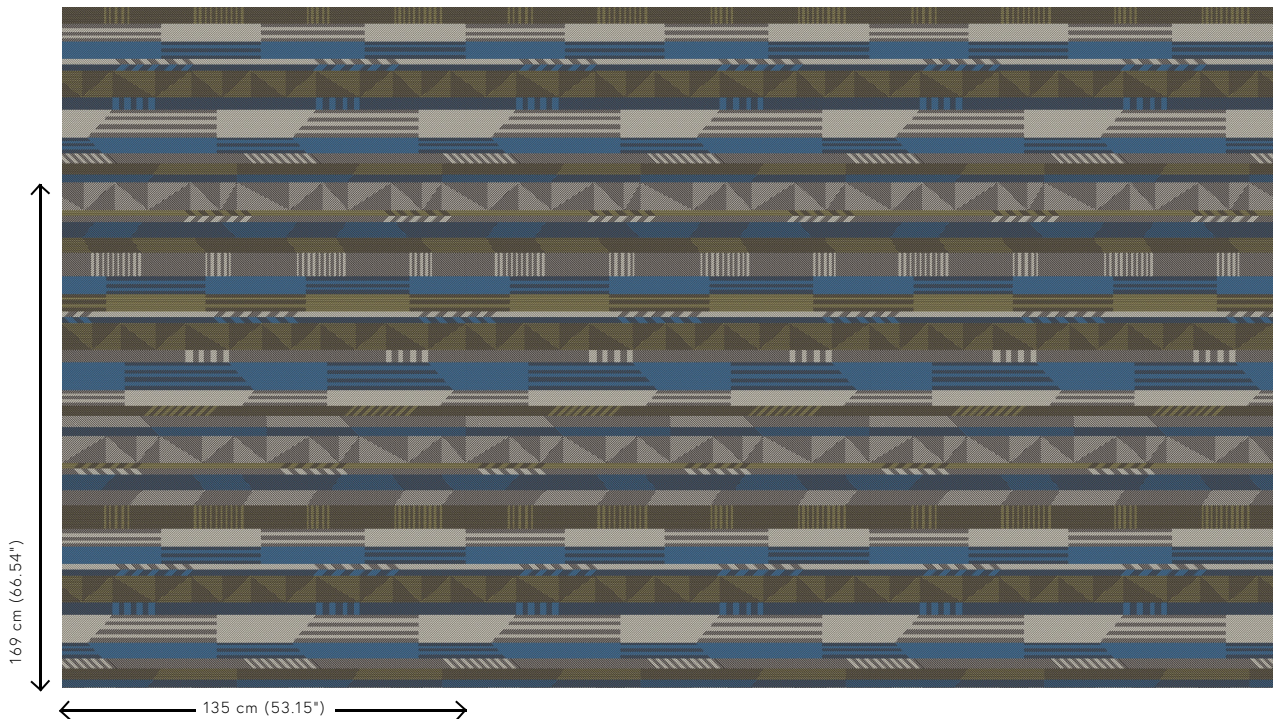

Technical specifications

Reference	<u>22000</u> • Blue Gold
Product category	Exquisite
Composition	Natural wallcovering on non-woven backing
Description	Jacquard woven wallcovering with African influences and luxurious metal accents
Dimensions	Width 135 cm (53.15"), sold by the linear metre/yard
Pattern repeat	Straight match 169 cm (66.54")
Adhesive	Arte Clearpro or a good quality dispersion adhesive
How to paste	Moisten the product, paste the wall
Light resistance	Good lightfastness
How to remove	Strippable
Fire retardant EU	B-s1, d0
Fire retardant US	Class A
Maintenance	Spongeable during hanging (dab away damp glue)

Colourways (3)

22000

22001

22002

View

More info? [Click here](#)

Order samples, calculate quantities, view instructional videos, download technical information and more:
www.arte-international.com

ARTE®