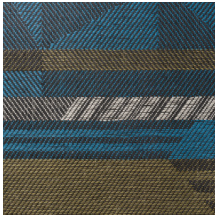

Colourways (3)

22000