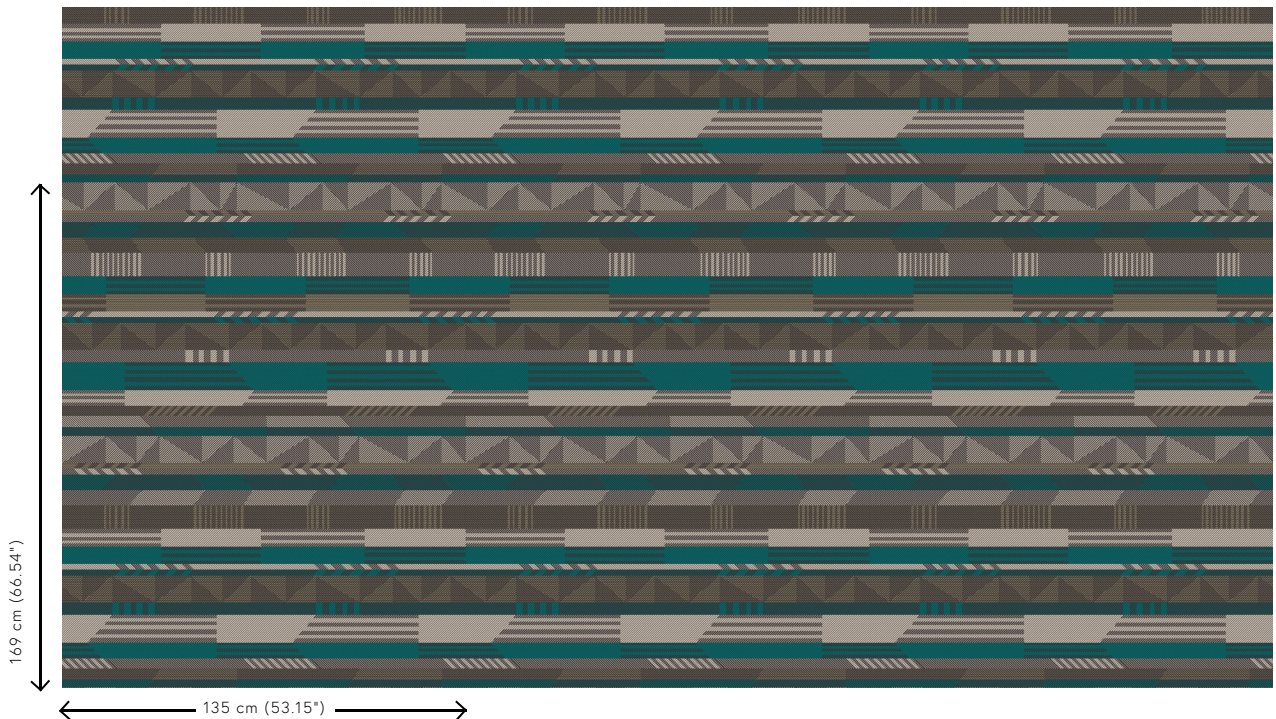

Technical specifications

Reference	<u>22002</u> • Green Metal
Product category	Exquisite
Composition	Natural wallcovering on non-woven backing
Description	Jacquard woven wallcovering with African influences and luxurious metal accents
Dimensions	Width 135 cm (53.15"), sold by the linear metre/yard
Pattern repeat	Straight match 169 cm (66.54")
Adhesive	Arte Clearpro or a good quality dispersion adhesive
How to paste	Moisten the product, paste the wall
Light resistance	Good lightfastness
How to remove	Strippable
Fire retardant EU	B-s1, d0
Fire retardant US	Class A
Maintenance	Spongeable during hanging (dab away damp glue)

Colourways (3)

22000

22001

22002

View

More info? [Click here](#)

Order samples, calculate quantities, view instructional videos, download technical information and more:
www.arte-international.com

ARTE®