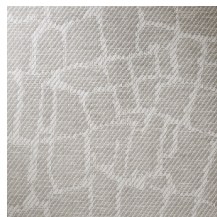

Colourways (4)

22040

22041

22042

22043

View

More info? [Click here](#)

Order samples, calculate quantities, view instructional videos, download technical information and more:
www.arte-international.com

ARTE®

wallcoverings for the ultimate in refinement