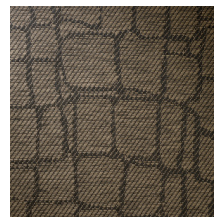

Technical specifications

Reference	<u>22040</u> • Dark Grey
Product category	Exquisite
Composition	Natural wallcovering on non-woven backing
Description	Jacquard woven wallcovering with a free interpretation of crocodile skin
Dimensions	Width 135 cm (53.15"), sold by the linear metre/yard
Pattern repeat	Drop match 150/75 cm (59.06"/29.53")
Adhesive	Arte Clearpro or a good quality dispersion adhesive
How to paste	Moisten the product, paste the wall
Light resistance	Good lightfastness
How to remove	Strippable
Fire retardant EU	B-s1, d0
Fire retardant US	Class A
Maintenance	Washable

Colourways (4)

22040

22041

22042

22043

View

More info? [Click here](#)

Order samples, calculate quantities, view instructional videos, download technical information and more:
www.arte-international.com