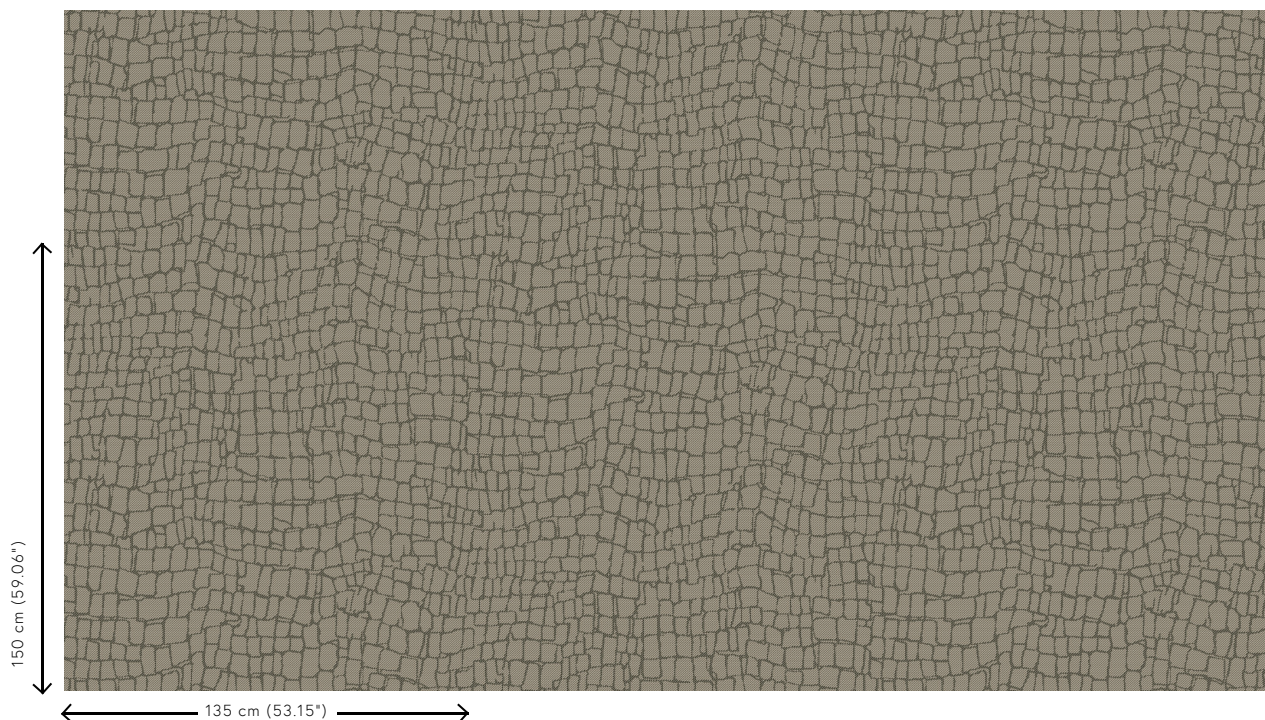

Technical specifications

Reference	<u>22040</u> • Dark Grey
Product category	Exquisite
Composition	Natural wallcovering on non-woven backing
Description	Jacquard woven wallcovering with a free interpretation of crocodile skin
Dimensions	Width 135 cm (53.15"), sold by the linear metre/yard
Pattern repeat	Drop match 150/75 cm (59.06"/29.53")
Adhesive	Arte Clearpro or a good quality dispersion adhesive
How to paste	Moisten the product, paste the wall
Light resistance	Good lightfastness
How to remove	Strippable
Fire retardant EU	B-s1, d0
Fire retardant US	Class A
Maintenance	Washable

Colourways (4)

22040

22041

22042

22043

View

More info? [Click here](#)

Order samples, calculate quantities, view instructional videos, download technical information and more:
www.arte-international.com