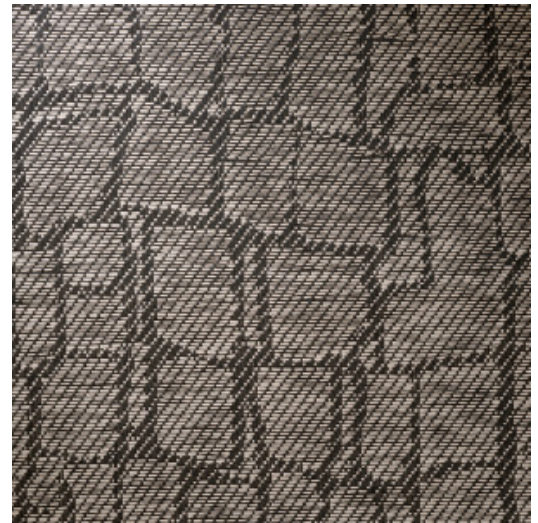

CROC

Collection Manovo

Story behind the collection

Manovo, the largest national park in Central Africa, is the source of inspiration for this eclectic mix of botanical prints, geometric shapes and plain patterns.

Technical specifications

Reference	<u>22040</u> • Dark Grey
Product category	Exquisite
Composition	Natural wallcovering on non-woven backing
Description	Jacquard woven wallcovering with a free interpretation of crocodile skin
Dimensions	Width 135 cm (53.15"), sold by the linear metre/yard
Pattern repeat	Drop match 150/75 cm (59.06"/29.53")
Adhesive	Arte Clearpro or a good quality dispersion adhesive
How to paste	Moisten the product, paste the wall
Light resistance	Good lightfastness
How to remove	Strippable
Fire retardant EU	B-s1, d0
Fire retardant US	Class A
Maintenance	Washable

Colourways (4)

22040

22041

22042

22043

View

150 cm (59.06")

135 cm (53.15")