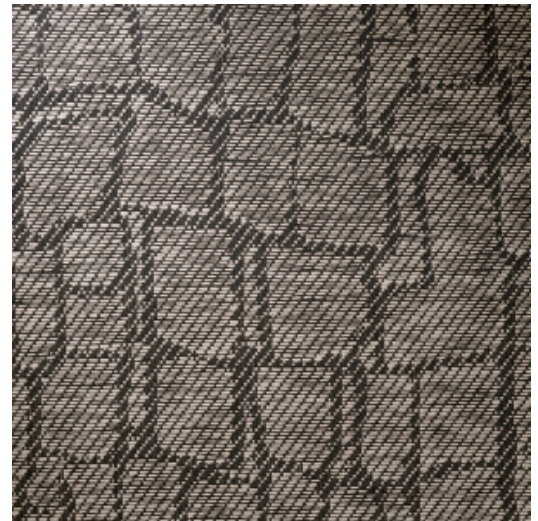

CROC

Collection Manovo

Story behind the collection

Manovo, the largest national park in Central Africa, is the source of inspiration for this eclectic mix of botanical prints, geometric shapes and plain patterns.

Technical specifications

Reference	<u>22040</u> • Dark Grey
Product category	Exquisite
Composition	Natural wallcovering on non-woven backing
Description	Jacquard woven wallcovering with a free interpretation of crocodile skin
Dimensions	Width 135 cm (53.15"), sold by the linear metre/yard
Pattern repeat	Drop match 150/75 cm (59.06"/29.53")
Adhesive	Arte Clearpro or a good quality dispersion adhesive
How to paste	Moisten the product, paste the wall
Light resistance	Good lightfastness
How to remove	Strippable
Fire retardant EU	B-s1, d0
Fire retardant US	Class A
Maintenance	Washable