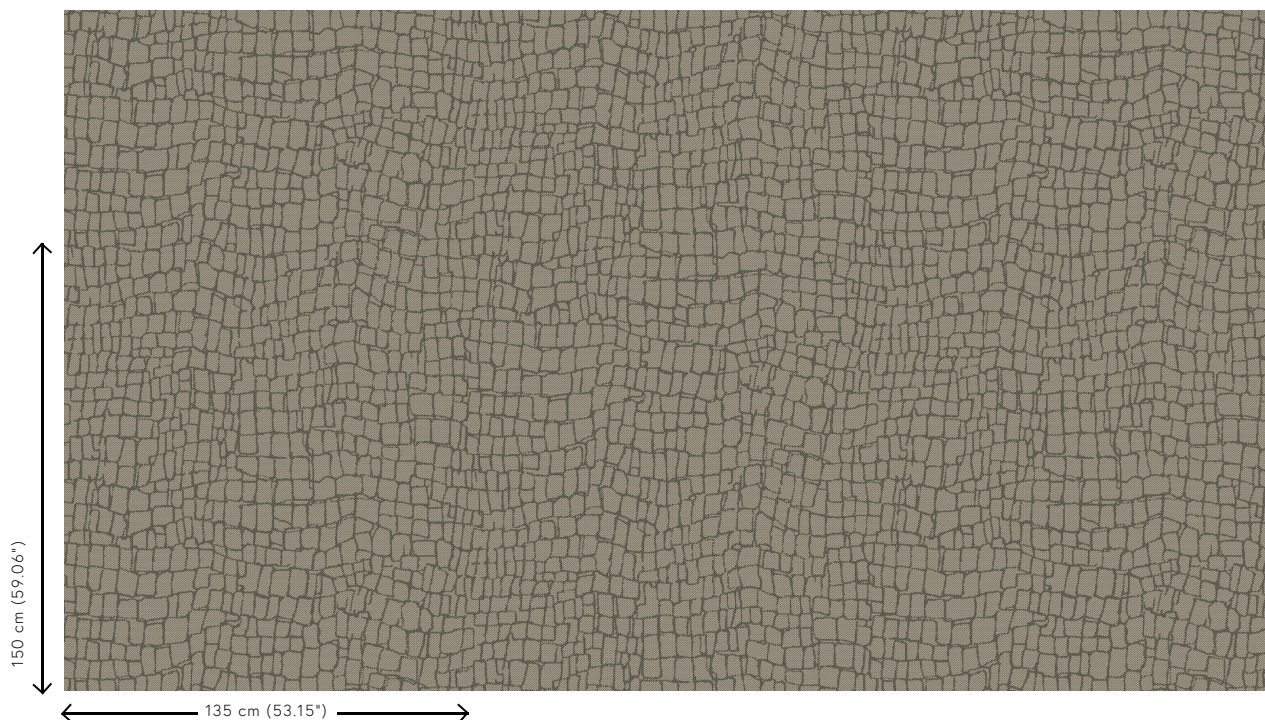

Technical specifications

Reference	<u>22040</u> • Dark Grey
Product category	Exquisite
Composition	Natural wallcovering on non-woven backing
Description	Jacquard woven wallcovering with a free interpretation of crocodile skin
Dimensions	Width 135 cm (53.15"), sold by the linear metre/yard
Pattern repeat	Drop match 150/75 cm (59.06"/29.53")
Adhesive	Arte Clearpro or a good quality dispersion adhesive
How to paste	Moisten the product, paste the wall
Light resistance	Good lightfastness
How to remove	Strippable
Fire retardant EU	B-s1, d0
Fire retardant US	Class A
Maintenance	Washable

Colourways (4)

22040

22041

22042

22043

View

150 cm (59.06")

135 cm (53.15")