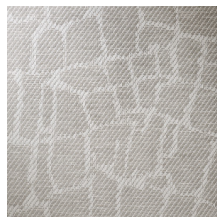

Technical specifications

Reference	<u>22040</u> • Dark Grey
Product category	Exquisite
Composition	Natural wallcovering on non-woven backing
Description	Jacquard woven wallcovering with a free interpretation of crocodile skin
Dimensions	Width 135 cm (53.15"), sold by the linear metre/yard
Pattern repeat	Drop match 150/75 cm (59.06"/29.53")
Adhesive	Arte Clearpro or a good quality dispersion adhesive
How to paste	Moisten the product, paste the wall
Light resistance	Good lightfastness
How to remove	Strippable
Fire retardant EU	B-s1, d0
Fire retardant US	Class A
Maintenance	Washable

Colourways (4)

22040

22041

22042

22043

View

150 cm (59.06")

135 cm (53.15")