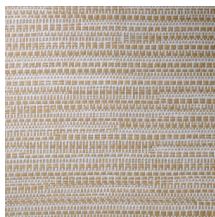

## Technical specifications

Reference	<u>22060</u> • Sunny Brick
Product category	Exquisite
Composition	Natural wallcovering on non-woven backing
Description	Jacquard woven wallcovering with a subtle horizontal movement
Dimensions	Width 135 cm (53.15"), sold by the linear metre/yard
Pattern repeat	Free match 0 cm (0.00")
Adhesive	Arte Clearpro or a good quality dispersion adhesive
How to paste	Moisten the product, paste the wall
Light resistance	Good lightfastness
How to remove	Strippable
Fire retardant EU	B-s1, d0
Fire retardant US	Class A
Maintenance	Spongeable during hanging (dab away damp glue)

## Colourways (8)

22060

22061

22062

22063

22064

22065

22066