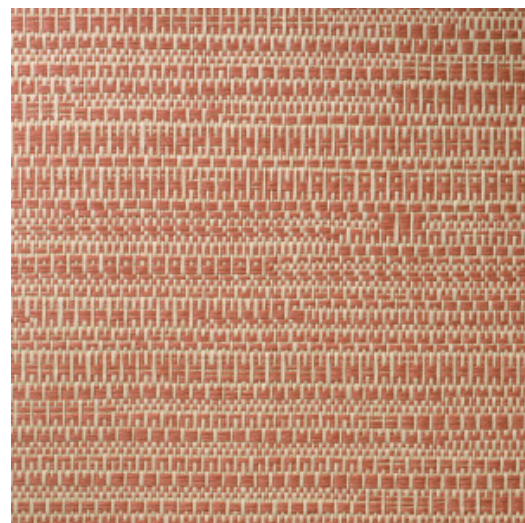

# KOUMBALA

Collection Manovo

## Technical specifications

Reference	<u>22060</u> • Sunny Brick
Product category	Exquisite
Composition	Natural wallcovering on non-woven backing
Description	Jacquard woven wallcovering with a subtle horizontal movement
Dimensions	Width 135 cm (53.15"), sold by the linear metre/yard
Pattern repeat	Free match 0 cm (0.00")
Adhesive	Arte Clearpro or a good quality dispersion adhesive
How to paste	Moisten the product, paste the wall
Light resistance	Good lightfastness
How to remove	Strippable
Fire retardant EU	B-s1, d0
Fire retardant US	Class A
Maintenance	Spongeable during hanging (dab away damp glue)

## Colourways (8)

22060

22061

22062

22063

22064

22065

22066