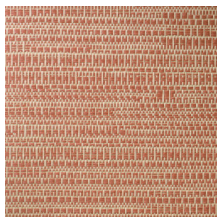

## Story behind the collection

Manovo, the largest national park in Central Africa, is the source of inspiration for this eclectic mix of botanical prints, geometric shapes and plain patterns.

## Technical specifications

Reference	<u>22060</u> • Sunny Brick
Product category	Exquisite
Composition	Natural wallcovering on non-woven backing
Description	Jacquard woven wallcovering with a subtle horizontal movement
Dimensions	Width 135 cm (53.15"), sold by the linear metre/yard
Pattern repeat	Free match 0 cm (0.00")
Adhesive	Arte Clearpro or a good quality dispersion adhesive
How to paste	Moisten the product, paste the wall
Light resistance	Good lightfastness
How to remove	Strippable
Fire retardant EU	B-s1, d0
Fire retardant US	Class A
Maintenance	Spongeable during hanging (dab away damp glue)

## Colourways (8)

22060

22061

22062

22063

22064

22065

22066