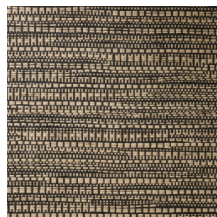

## Technical specifications

Reference	<u>22060</u> • Sunny Brick
Product category	Exquisite
Composition	Natural wallcovering on non-woven backing
Description	Jacquard woven wallcovering with a subtle horizontal movement
Dimensions	Width 135 cm (53.15"), sold by the linear metre/yard
Pattern repeat	Free match 0 cm (0.00")
Adhesive	Arte Clearpro or a good quality dispersion adhesive
How to paste	Moisten the product, paste the wall
Light resistance	Good lightfastness
How to remove	Strippable
Fire retardant EU	B-s1, d0
Fire retardant US	Class A
Maintenance	Spongeable during hanging (dab away damp glue)

## Colourways (8)

22060

22061

22062

22063

22064

22065

22066