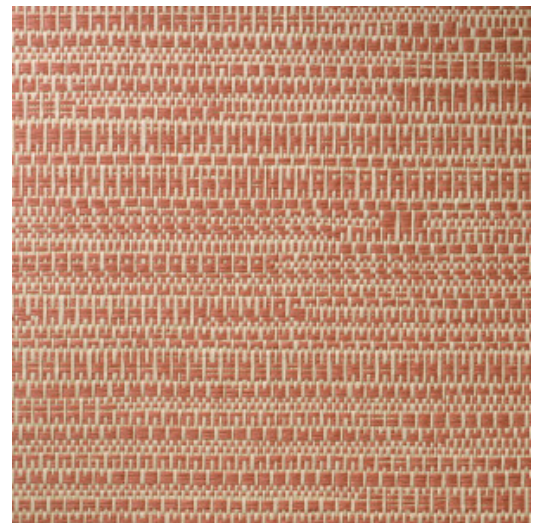

# KOUMBALA

Collection Manovo

## Technical specifications

Reference	<u>22060</u> • Sunny Brick
Product category	Exquisite
Composition	Natural wallcovering on non-woven backing
Description	Jacquard woven wallcovering with a subtle horizontal movement
Dimensions	Width 135 cm (53.15"), sold by the linear metre/yard
Pattern repeat	Free match 0 cm (0.00")
Adhesive	Arte Clearpro or a good quality dispersion adhesive
How to paste	Moisten the product, paste the wall
Light resistance	Good lightfastness
How to remove	Strippable
Fire retardant EU	B-s1, d0
Fire retardant US	Class A
Maintenance	Spongeable during hanging (dab away damp glue)

## Colourways (8)

22060

22061

22062

22063

22064

22065

22066