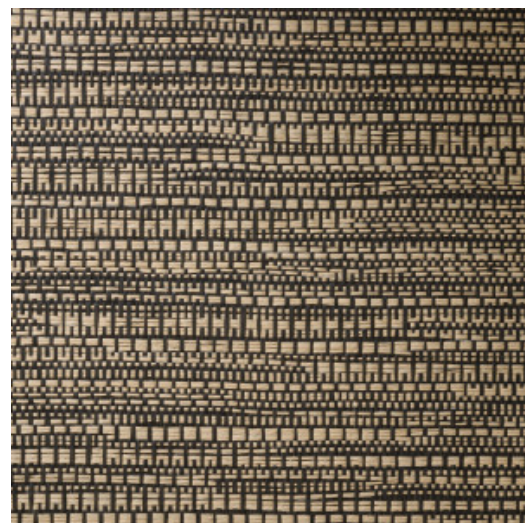

## Technical specifications

Reference	<u>22062</u> • Dark Natural
Product category	Exquisite
Composition	Natural wallcovering on non-woven backing
Description	Jacquard woven wallcovering with a subtle horizontal movement
Dimensions	Width 135 cm (53.15"), sold by the linear metre/yard
Pattern repeat	Free match 0 cm (0.00")
Adhesive	Arte Clearpro or a good quality dispersion adhesive
How to paste	Moisten the product, paste the wall
Light resistance	Good lightfastness
How to remove	Strippable
Fire retardant EU	B-s1, d0
Fire retardant US	Class A
Maintenance	Spongeable during hanging (dab away damp glue)