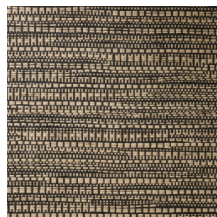

## Technical specifications

Reference	<u>22062</u> • Dark Natural
Product category	Exquisite
Composition	Natural wallcovering on non-woven backing
Description	Jacquard woven wallcovering with a subtle horizontal movement
Dimensions	Width 135 cm (53.15"), sold by the linear metre/yard
Pattern repeat	Free match 0 cm (0.00")
Adhesive	Arte Clearpro or a good quality dispersion adhesive
How to paste	Moisten the product, paste the wall
Light resistance	Good lightfastness
How to remove	Strippable
Fire retardant EU	B-s1, d0
Fire retardant US	Class A
Maintenance	Spongeable during hanging (dab away damp glue)

## Colourways (8)

22060

22061

22062

22063

22064

22065

22066