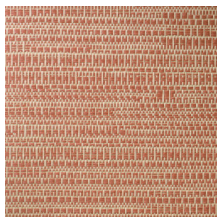

## Story behind the collection

Manovo, the largest national park in Central Africa, is the source of inspiration for this eclectic mix of botanical prints, geometric shapes and plain patterns.

## Technical specifications

Reference	<u>22062</u> • Dark Natural
Product category	Exquisite
Composition	Natural wallcovering on non-woven backing
Description	Jacquard woven wallcovering with a subtle horizontal movement
Dimensions	Width 135 cm (53.15"), sold by the linear metre/yard
Pattern repeat	Free match 0 cm (0.00")
Adhesive	Arte Clearpro or a good quality dispersion adhesive
How to paste	Moisten the product, paste the wall
Light resistance	Good lightfastness
How to remove	Strippable
Fire retardant EU	B-s1, d0
Fire retardant US	Class A
Maintenance	Spongeable during hanging (dab away damp glue)

## Colourways (8)

22060

22061

22062

22063

22064

22065

22066