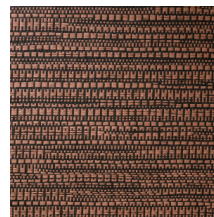

## Technical specifications

Reference	<u>22062</u> • Dark Natural
Product category	Exquisite
Composition	Natural wallcovering on non-woven backing
Description	Jacquard woven wallcovering with a subtle horizontal movement
Dimensions	Width 135 cm (53.15"), sold by the linear metre/yard
Pattern repeat	Free match 0 cm (0.00")
Adhesive	Arte Clearpro or a good quality dispersion adhesive
How to paste	Moisten the product, paste the wall
Light resistance	Good lightfastness
How to remove	Strippable
Fire retardant EU	B-s1, d0
Fire retardant US	Class A
Maintenance	Spongeable during hanging (dab away damp glue)

## Colourways (8)

22060

22061

22062

22063

22064

22065

22066