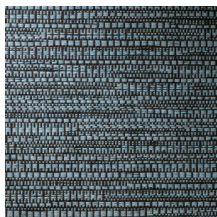

## Technical specifications

Reference	<u>22062</u> • Dark Natural
Product category	Exquisite
Composition	Natural wallcovering on non-woven backing
Description	Jacquard woven wallcovering with a subtle horizontal movement
Dimensions	Width 135 cm (53.15"), sold by the linear metre/yard
Pattern repeat	Free match 0 cm (0.00")
Adhesive	Arte Clearpro or a good quality dispersion adhesive
How to paste	Moisten the product, paste the wall
Light resistance	Good lightfastness
How to remove	Strippable
Fire retardant EU	B-s1, d0
Fire retardant US	Class A
Maintenance	Spongeable during hanging (dab away damp glue)

## Colourways (8)

22060

22061

22062

22063

22064

22065

22066