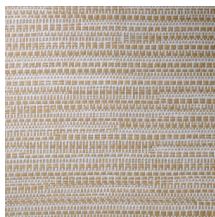

## Technical specifications

Reference	<u>22062</u> • Dark Natural
Product category	Exquisite
Composition	Natural wallcovering on non-woven backing
Description	Jacquard woven wallcovering with a subtle horizontal movement
Dimensions	Width 135 cm (53.15"), sold by the linear metre/yard
Pattern repeat	Free match 0 cm (0.00")
Adhesive	Arte Clearpro or a good quality dispersion adhesive
How to paste	Moisten the product, paste the wall
Light resistance	Good lightfastness
How to remove	Strippable
Fire retardant EU	B-s1, d0
Fire retardant US	Class A
Maintenance	Spongeable during hanging (dab away damp glue)

## Colourways (8)

22060

22061

22062

22063

22064

22065

22066