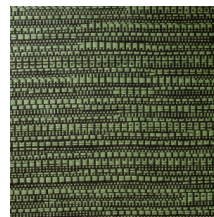

## Technical specifications

Reference	<u>22062</u> • Dark Natural
Product category	Exquisite
Composition	Natural wallcovering on non-woven backing
Description	Jacquard woven wallcovering with a subtle horizontal movement
Dimensions	Width 135 cm (53.15"), sold by the linear metre/yard
Pattern repeat	Free match 0 cm (0.00")
Adhesive	Arte Clearpro or a good quality dispersion adhesive
How to paste	Moisten the product, paste the wall
Light resistance	Good lightfastness
How to remove	Strippable
Fire retardant EU	B-s1, d0
Fire retardant US	Class A
Maintenance	Spongeable during hanging (dab away damp glue)

## Colourways (8)

22060

22061

22062

22063

22064

22065

22066