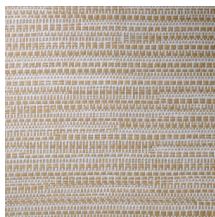

Technical specifications

Reference	<u>22064</u> • Dark Slate
Product category	Exquisite
Composition	Natural wallcovering on non-woven backing
Description	Jacquard woven wallcovering with a subtle horizontal movement
Dimensions	Width 135 cm (53.15"), sold by the linear metre/yard
Pattern repeat	Free match 0 cm (0.00")
Adhesive	Arte Clearpro or a good quality dispersion adhesive
How to paste	Moisten the product, paste the wall
Light resistance	Good lightfastness
How to remove	Strippable
Fire retardant EU	B-s1, d0
Fire retardant US	Class A
Maintenance	Spongeable during hanging (dab away damp glue)

Colourways (8)

22060

22061

22062

22063

22064

22065

22066