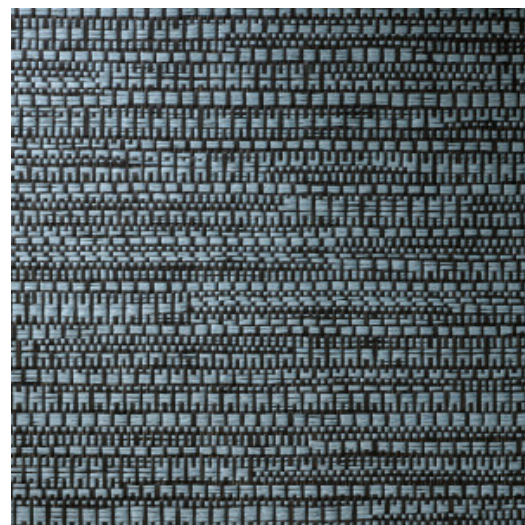

KOUMBALA

Collection Manovo

Story behind the collection

Manovo, the largest national park in Central Africa, is the source of inspiration for this eclectic mix of botanical prints, geometric shapes and plain patterns.

Technical specifications

Reference	<u>22064</u> • Dark Slate
Product category	Exquisite
Composition	Natural wallcovering on non-woven backing
Description	Jacquard woven wallcovering with a subtle horizontal movement
Dimensions	Width 135 cm (53.15"), sold by the linear metre/yard
Pattern repeat	Free match 0 cm (0.00")
Adhesive	Arte Clearpro or a good quality dispersion adhesive
How to paste	Moisten the product, paste the wall
Light resistance	Good lightfastness
How to remove	Strippable
Fire retardant EU	B-s1, d0
Fire retardant US	Class A
Maintenance	Spongeable during hanging (dab away damp glue)

Colourways (8)

22060

22061

22062

22063

22064

22065

22066