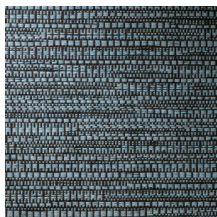

Technical specifications

Reference	<u>22064</u> • Dark Slate
Product category	Exquisite
Composition	Natural wallcovering on non-woven backing
Description	Jacquard woven wallcovering with a subtle horizontal movement
Dimensions	Width 135 cm (53.15"), sold by the linear metre/yard
Pattern repeat	Free match 0 cm (0.00")
Adhesive	Arte Clearpro or a good quality dispersion adhesive
How to paste	Moisten the product, paste the wall
Light resistance	Good lightfastness
How to remove	Strippable
Fire retardant EU	B-s1, d0
Fire retardant US	Class A
Maintenance	Spongeable during hanging (dab away damp glue)

Colourways (8)

22060

22061

22062

22063

22064

22065

22066