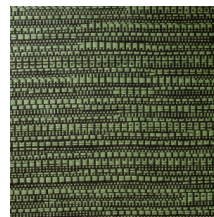

Technical specifications

Reference	<u>22064</u> • Dark Slate
Product category	Exquisite
Composition	Natural wallcovering on non-woven backing
Description	Jacquard woven wallcovering with a subtle horizontal movement
Dimensions	Width 135 cm (53.15"), sold by the linear metre/yard
Pattern repeat	Free match 0 cm (0.00")
Adhesive	Arte Clearpro or a good quality dispersion adhesive
How to paste	Moisten the product, paste the wall
Light resistance	Good lightfastness
How to remove	Strippable
Fire retardant EU	B-s1, d0
Fire retardant US	Class A
Maintenance	Spongeable during hanging (dab away damp glue)

Colourways (8)

22060

22061

22062

22063

22064

22065

22066