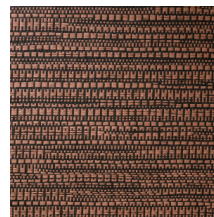

Technical specifications

Reference	<u>22064</u> • Dark Slate
Product category	Exquisite
Composition	Natural wallcovering on non-woven backing
Description	Jacquard woven wallcovering with a subtle horizontal movement
Dimensions	Width 135 cm (53.15"), sold by the linear metre/yard
Pattern repeat	Free match 0 cm (0.00")
Adhesive	Arte Clearpro or a good quality dispersion adhesive
How to paste	Moisten the product, paste the wall
Light resistance	Good lightfastness
How to remove	Strippable
Fire retardant EU	B-s1, d0
Fire retardant US	Class A
Maintenance	Spongeable during hanging (dab away damp glue)

Colourways (8)

22060

22061

22062

22063

22064

22065

22066