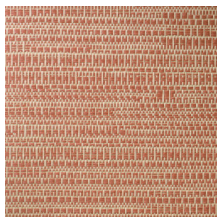

KOUMBALA

Collection Manovo

Story behind the collection

Manovo, the largest national park in Central Africa, is the source of inspiration for this eclectic mix of botanical prints, geometric shapes and plain patterns.

Technical specifications

Reference	<u>22064</u> • Dark Slate
Product category	Exquisite
Composition	Natural wallcovering on non-woven backing
Description	Jacquard woven wallcovering with a subtle horizontal movement
Dimensions	Width 135 cm (53.15"), sold by the linear metre/yard
Pattern repeat	Free match 0 cm (0.00")
Adhesive	Arte Clearpro or a good quality dispersion adhesive
How to paste	Moisten the product, paste the wall
Light resistance	Good lightfastness
How to remove	Strippable
Fire retardant EU	B-s1, d0
Fire retardant US	Class A
Maintenance	Spongeable during hanging (dab away damp glue)

Colourways (8)

22060

22061

22062

22063

22064

22065

22066