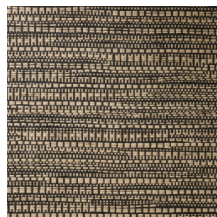

Technical specifications

Reference	<u>22064</u> • Dark Slate
Product category	Exquisite
Composition	Natural wallcovering on non-woven backing
Description	Jacquard woven wallcovering with a subtle horizontal movement
Dimensions	Width 135 cm (53.15"), sold by the linear metre/yard
Pattern repeat	Free match 0 cm (0.00")
Adhesive	Arte Clearpro or a good quality dispersion adhesive
How to paste	Moisten the product, paste the wall
Light resistance	Good lightfastness
How to remove	Strippable
Fire retardant EU	B-s1, d0
Fire retardant US	Class A
Maintenance	Spongeable during hanging (dab away damp glue)

Colourways (8)

22060

22061

22062

22063

22064

22065

22066