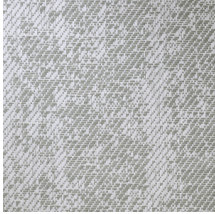

Technical specifications

Reference	<u>22080</u> • Light Beige
Product category	Exquisite
Composition	Natural wallcovering on non-woven backing
Description	Jacquard woven wallcovering with a weathered look
Dimensions	Width 135 cm (53.15"), sold by the linear metre/yard
Pattern repeat	Free match 0 cm (0.00")
Adhesive	Arte Clearpro or a good quality dispersion adhesive
How to paste	Moisten the product, paste the wall
Light resistance	Good lightfastness
How to remove	Strippable
Fire retardant EU	B-s1, d0
Fire retardant US	Class A
Maintenance	Spongeable during hanging (dab away damp glue)

Colourways (5)

22080

22081

22082

22083

22084

More info? [Click here](#)

Order samples, calculate quantities, view instructional videos, download technical information and more:
www.arte-international.com