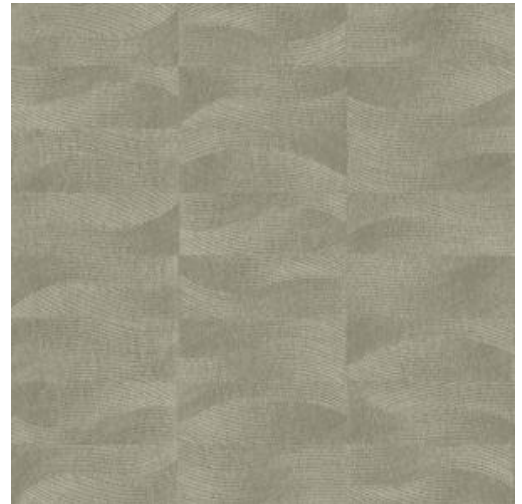

Samba

Collection Bossa Nova

Story behind the collection

An exuberant wallpaper collection inspired by the Brazilian music style of the same name. In the late 1950s, this delightful blend of joyful samba and more complex jazz emerged in Rio de Janeiro. Its optimistic, laid-back rhythms come to life in striking murals with naturally flowing lines.

Technical specifications

Reference	<u>22422</u>
Composition	Wallpaper on non-woven backing
Dimensions	Rolls of 10 m x 0.53 m (11 yds x 20.87")
Pattern repeat	Drop match 53/26.5 cm (20.87"/10.43")
Adhesive	Arte Clearpro or a good quality dispersion adhesive
How to paste	Paste the wall
Light resistance	Good lightfastness
How to remove	Strippable
Maintenance	Extra-washable

Colourways (6)

22420

22421

22422

22423

22424

22425

View