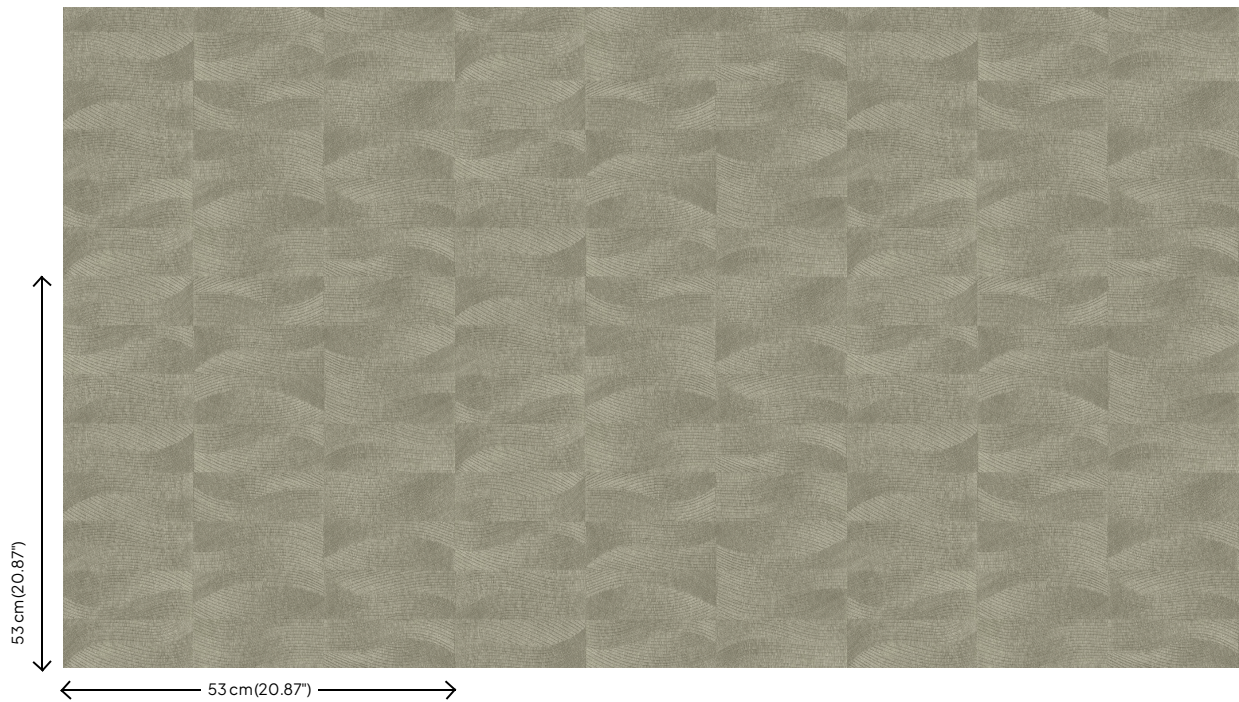

Technical specifications

Reference	<u>22422</u>
Composition	Wallpaper on non-woven backing
Dimensions	Rolls of 10 m x 0.53 m (11 yds x 20.87")
Pattern repeat	Drop match 53/26.5 cm (20.87"/10.43")
Adhesive	Arte Clearpro or a good quality dispersion adhesive
How to paste	Paste the wall
Light resistance	Good lightfastness
How to remove	Strippable
Maintenance	Extra-washable

Colourways (6)

22420

22421

22422

22423

22424

22425

View