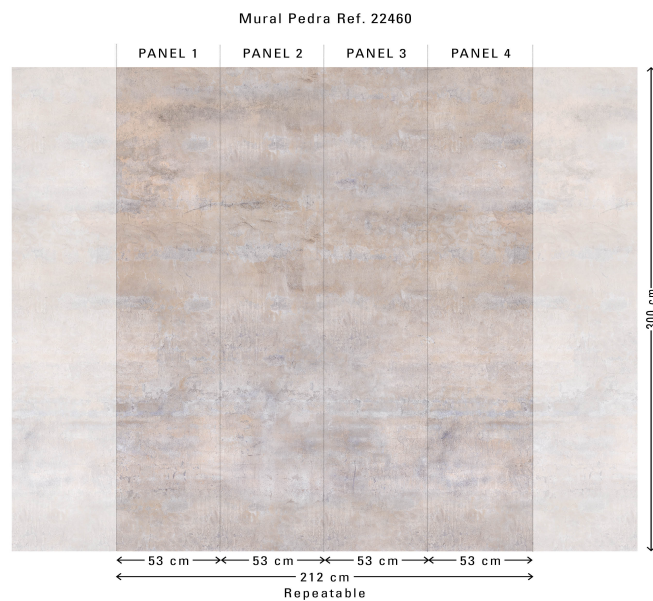

Colourways (6)

22460

22461

22462

22463

22464

22465

View

More info? [Click here](#)

Order samples, calculate quantities, view instructional videos, download technical information and more:
www.arte-international.com