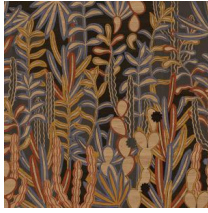

Colourways (1)

22470