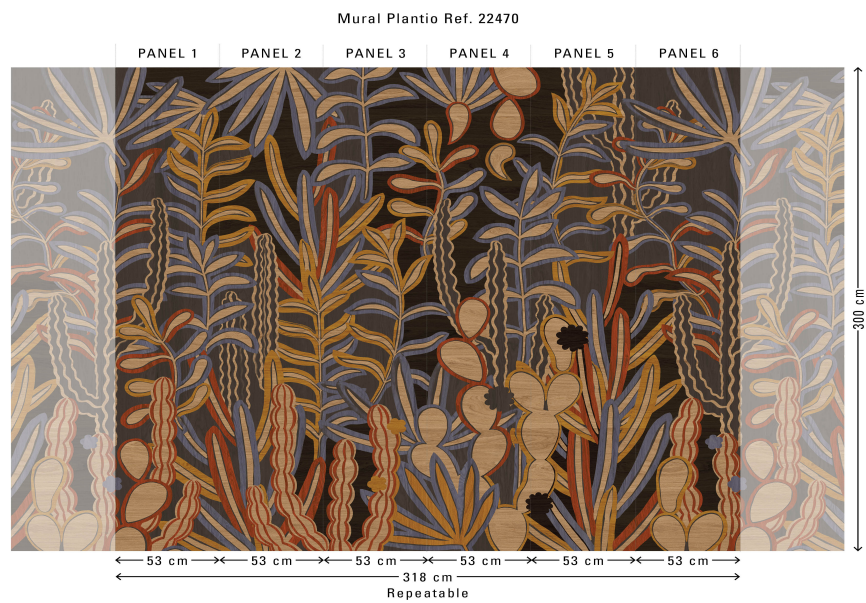

Technical specifications

Reference	<u>22470</u>
Composition	Wallpaper on non-woven backing
Dimensions	Panoramic of 318 cm (6 x 53 cm) x 300 cm = 9.54 m ² (125.20" x 118.11" = 102.69 sq. ft.)
Pattern repeat	Straight match 300 cm (118.11")
Remark	The pattern is repeatable, allowing several panoramics to be joined together.
Adhesive	Arte Clearpro or a good quality dispersion adhesive
How to paste	Paste the wall
Light resistance	Good lightfastness
How to remove	Strippable
Maintenance	Washable

Colourways (1)

22470

View

More info? [Click here](#)

Order samples, calculate quantities, view instructional videos, download technical information and more:
www.arte-international.com