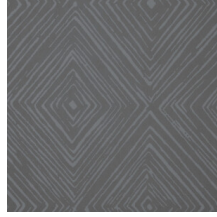

## Story behind the collection

The starting point of this collection is the arch pattern of the eponymous Arcade design, inspired by an abstract arcade built in limestone. The look and feel of matte lime are the key ingredients of this wallpaper collection. They return in the form of small squares and elegant baguettes, each reminiscent of handmade tiles in its own way. Even in the playful waves of the Wave design, that warm, matte lime appearance is clearly visible. The many fresh colours pair beautifully with the warm natural tones.

Colourways (7)

23710

23711

23712

23713

23714

23715

23716