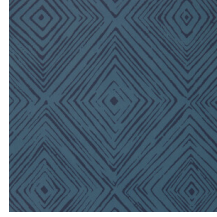

## Story behind the collection

The starting point of this collection is the arch pattern of the eponymous Arcade design, inspired by an abstract arcade built in limestone. The look and feel of matte lime are the key ingredients of this wallpaper collection. They return in the form of small squares and elegant baguettes, each reminiscent of handmade tiles in its own way. Even in the playful waves of the Wave design, that warm, matte lime appearance is clearly visible. The many fresh colours pair beautifully with the warm natural tones.

Colourways (7)

23710

23711

23712

23713

23714

23715

23716