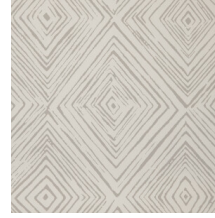

## Story behind the collection

The starting point of this collection is the arch pattern of the eponymous Arcade design, inspired by an abstract arcade built in limestone. The look and feel of matte lime are the key ingredients of this wallpaper collection. They return in the form of small squares and elegant baguettes, each reminiscent of handmade tiles in its own way. Even in the playful waves of the Wave design, that warm, matte lime appearance is clearly visible. The many fresh colours pair beautifully with the warm natural tones.

Colourways (7)

23710

23711

23712

23713

23714

23715

23716