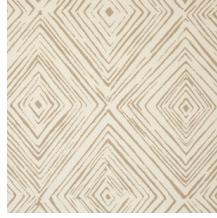

## Story behind the collection

The starting point of this collection is the arch pattern of the eponymous Arcade design, inspired by an abstract arcade built in limestone. The look and feel of matte lime are the key ingredients of this wallpaper collection. They return in the form of small squares and elegant baguettes, each reminiscent of handmade tiles in its own way. Even in the playful waves of the Wave design, that warm, matte lime appearance is clearly visible. The many fresh colours pair beautifully with the warm natural tones.

## Technical specifications

Reference	<u>23710</u>
Composition	Wallpaper on non-woven backing
Dimensions	Rolls of 10.05 m x 0.53 m (11 yds x 20.86")
Pattern repeat	Straight match 64 cm (25.20")
Adhesive	Arte Clearpro or a good quality dispersion adhesive
How to paste	Paste the wall
Light resistance	Good lightfastness
How to remove	Strippable
Maintenance	Washable

Colourways (7)

23710

23711

23712

23713

23714

23715

23716