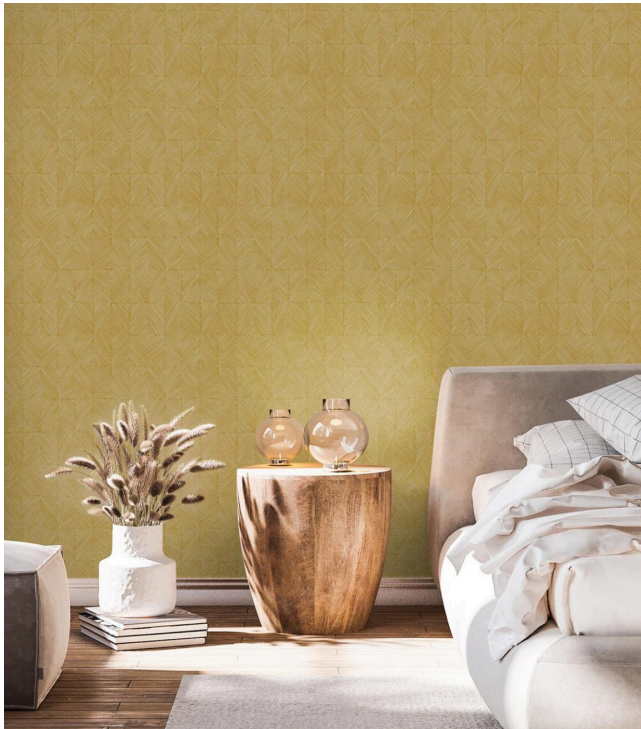

Geoline

Collection Arcade

Story behind the collection

The starting point of this collection is the arch pattern of the eponymous Arcade design, inspired by an abstract arcade built in limestone. The look and feel of matte lime are the key ingredients of this wallpaper collection. They return in the form of small squares and elegant baguettes, each reminiscent of handmade tiles in its own way. Even in the playful waves of the Wave design, that warm, matte lime appearance is clearly visible. The many fresh colours pair beautifully with the warm natural tones.

Technical specifications

Reference	<u>23750</u>
Composition	Wallpaper on non-woven backing
Dimensions	Rolls of 10.05 m x 0.53 m (11yds x 20.86")
Pattern repeat	Drop match 64/32 cm (25.20"/12.60")
Adhesive	Arte Clearpro or a good quality dispersion adhesive
How to paste	Paste the wall
Light resistance	Good lightfastness
How to remove	Strippable
Maintenance	Washable