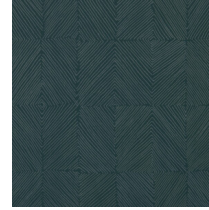

Geoline

Collection Arcade

Story behind the collection

The starting point of this collection is the arch pattern of the eponymous Arcade design, inspired by an abstract arcade built in limestone. The look and feel of matte lime are the key ingredients of this wallpaper collection. They return in the form of small squares and elegant baguettes, each reminiscent of handmade tiles in its own way. Even in the playful waves of the Wave design, that warm, matte lime appearance is clearly visible. The many fresh colours pair beautifully with the warm natural tones.

Colourways (8)

23750

23751

23752

23753

23754

23755

23756