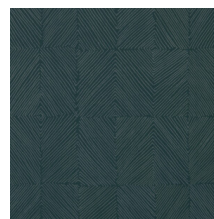

Geoline

Collection Arcade

Story behind the collection

The starting point of this collection is the arch pattern of the eponymous Arcade design, inspired by an abstract arcade built in limestone. The look and feel of matte lime are the key ingredients of this wallpaper collection. They return in the form of small squares and elegant baguettes, each reminiscent of handmade tiles in its own way. Even in the playful waves of the Wave design, that warm, matte lime appearance is clearly visible. The many fresh colours pair beautifully with the warm natural tones.

Colourways (8)

23750

23751

23752

23753

23754

23755

23756