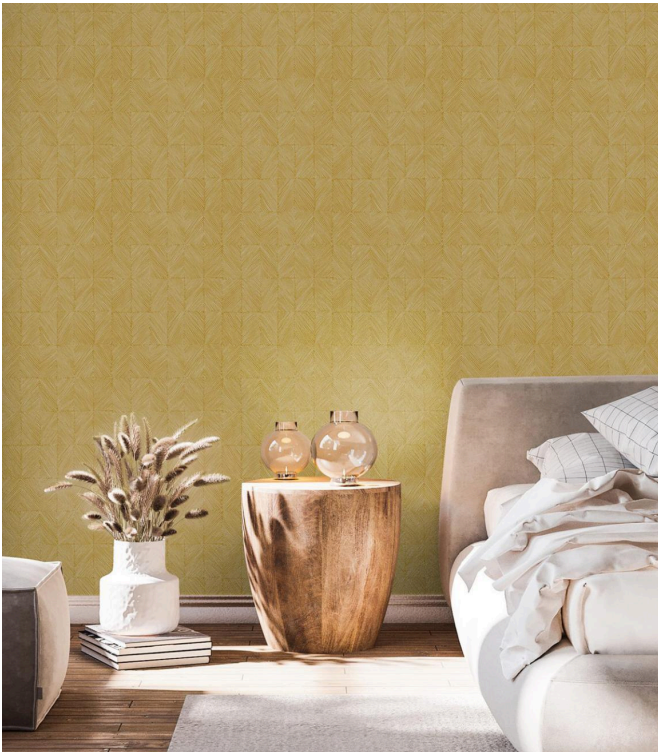

Geoline

Collection Arcade

Story behind the collection

The starting point of this collection is the arch pattern of the eponymous Arcade design, inspired by an abstract arcade built in limestone. The look and feel of matte lime are the key ingredients of this wallpaper collection. They return in the form of small squares and elegant baguettes, each reminiscent of handmade tiles in its own way. Even in the playful waves of the Wave design, that warm, matte lime appearance is clearly visible. The many fresh colours pair beautifully with the warm natural tones.

Technical specifications

Reference	<u>23750</u>
Composition	Wallpaper on non-woven backing
Dimensions	Rolls of 10.05 m x 0.53 m (11 yds x 20.86")
Pattern repeat	Drop match 64/32 cm (25.20"/12.60")
Adhesive	Arte Clearpro or a good quality dispersion adhesive
How to paste	Paste the wall
Light resistance	Good lightfastness
How to remove	Strippable
Maintenance	Washable