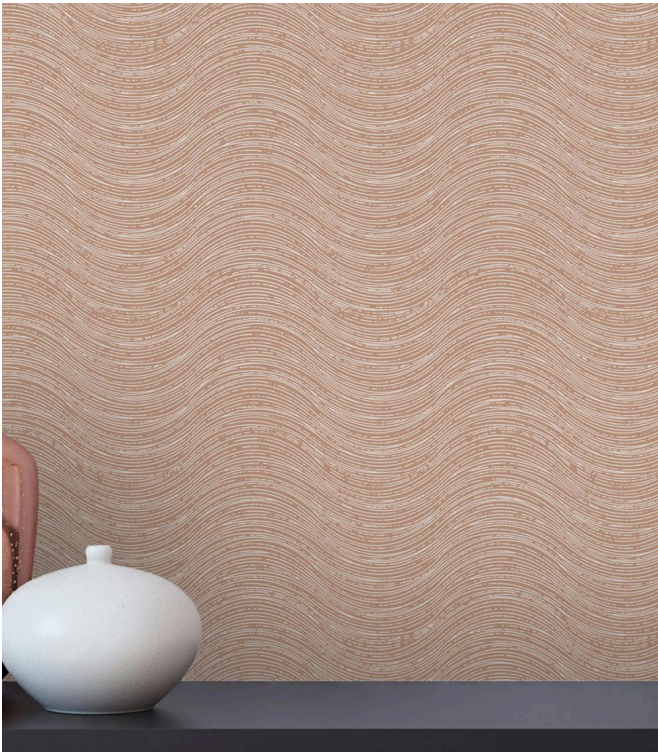

Wave

Collection Arcade

Story behind the collection

The starting point of this collection is the arch pattern of the eponymous Arcade design, inspired by an abstract arcade built in limestone. The look and feel of matte lime are the key ingredients of this wallpaper collection. They return in the form of small squares and elegant baguettes, each reminiscent of handmade tiles in its own way. Even in the playful waves of the Wave design, that warm, matte lime appearance is clearly visible. The many fresh colours pair beautifully with the warm natural tones.

Technical specifications

Reference	<u>23770</u>
Composition	Wallpaper on non-woven backing
Dimensions	Rolls of 10.05 m x 0.53 m (11 yds x 20.86")
Pattern repeat	Drop match 64/32 cm (25.20"/12.60")
Adhesive	Arte Clearpro or a good quality dispersion adhesive
How to paste	Paste the wall
Light resistance	Good lightfastness
How to remove	Strippable
Maintenance	Washable