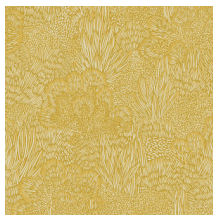

Samba

Collection Alegría

Story behind the collection

This cheerful collection is brimming with colourful patterns and playful designs. The Latin American influences are unmistakable. This wallpaper is the perfect choice if you want to add a southern touch to your interior.

Technical specifications

Reference	<u>23860</u>
Composition	Wallpaper on non-woven backing
Dimensions	Rolls of 10.05 m x 0.53 m (11 yds x 20.87")
Pattern repeat	Straight match 64 cm (25.20")
Adhesive	Arte Clearpro or a good quality dispersion adhesive
How to paste	Paste the wall
Light resistance	Good lightfastness
How to remove	Strippable
Maintenance	Washable

Colourways (5)

23860

23861

23863

23864

23865

More info? [Click here](#)

Order samples, calculate quantities, view instructional videos, download technical information and more:
www.arte-international.com