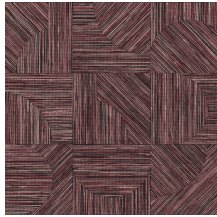

SPLICE

Collection Essentials Tangram

Story behind the collection

The Tangram collection takes its name and inspiration from the puzzle of the same name. Each design resembles an ingenious puzzle. It is based on natural grasses, coarsely or very finely woven and inlaid by hand in various patterns. An interpretation of each design was then made using water-based inks printed on non-woven. These high-quality inks contain an exceptionally high amount of pigment. They give the wallpaper depth and relief, produce strikingly bright, fresh colours and make the wallpaper extra strong.

Technical specifications

Reference	<u>24080</u> • Rhubarb
Product category	Refined
Composition	Wallpaper on non-woven backing
Description	Inspired by rougher, open-weave grasses, cut and inlaid by hand
Dimensions	Rolls of 8.50 m x 0.70 m = 6 m ² (9.30 yds x 27.56" = 64 sq.ft.)
Pattern repeat	Drop match 64/21.33 cm (25.20"/8.40")
Adhesive	Arte Clearpro or a good quality dispersion adhesive
How to paste	Paste the wall
Light resistance	Good lightfastness
How to remove	Strippable
Fire retardant EU	B-s1, d0
Fire retardant US	Class A
Maintenance	Washable
IMO Certified	 0493/22

Colourways (9)

24080

24081

24082

24083

24084

24085

24086