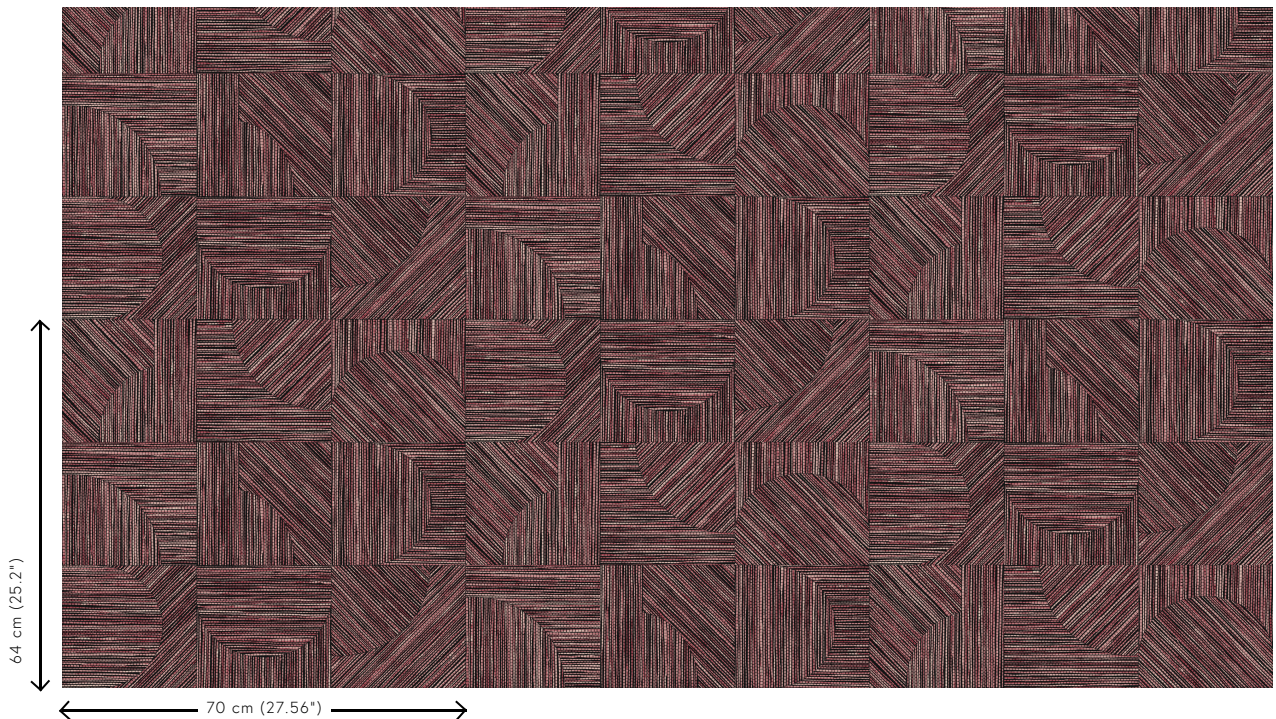

Colourways (9)

24080

24081

24082

24083

24084

24085

24086

24087

24088

View

More info? [Click here](#)

Order samples, calculate quantities, view instructional videos, download technical information and more:
www.arte-international.com

ARTE®

wallcoverings for the ultimate in refinement