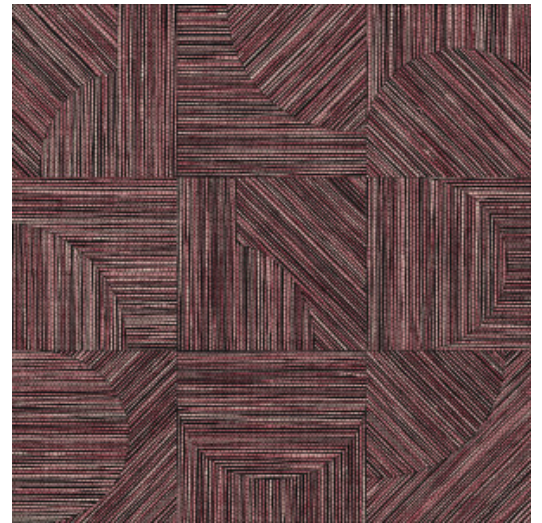

SPLICE

Collection Essentials Tangram

Story behind the collection

The Tangram collection takes its name and inspiration from the puzzle of the same name. Each design resembles an ingenious puzzle. It is based on natural grasses, coarsely or very finely woven and inlaid by hand in various patterns. An interpretation of each design was then made using water-based inks printed on non-woven. These high-quality inks contain an exceptionally high amount of pigment. They give the wallpaper depth and relief, produce strikingly bright, fresh colours and make the wallpaper extra strong.

Technical specifications

Reference	<u>24080</u> • Rhubarb
Product category	Refined
Composition	Wallpaper on non-woven backing
Description	Inspired by rougher, open-weave grasses, cut and inlaid by hand
Dimensions	Rolls of 8.50 m x 0.70 m = 6 m ² (9.30 yds x 27.56" = 64 sq.ft.)
Pattern repeat	Drop match 64/21.33 cm (25.20"/8.40")
Adhesive	Arte Clearpro or a good quality dispersion adhesive
How to paste	Paste the wall
Light resistance	Good lightfastness
How to remove	Strippable
Fire retardant EU	B-s1, d0
Fire retardant US	Class A
Maintenance	Washable
IMO Certified	 0493/22

Colourways (9)

24080

24081

24082

24083

24084

24085

24086