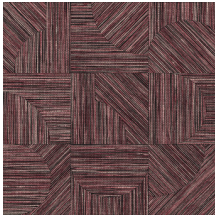

## Story behind the collection

The Tangram collection takes its name and inspiration from the puzzle of the same name. Each design resembles an ingenious puzzle. It is based on natural grasses, coarsely or very finely woven and inlaid by hand in various patterns. An interpretation of each design was then made using water-based inks printed on non-woven. These high-quality inks contain an exceptionally high amount of pigment. They give the wallpaper depth and relief, produce strikingly bright, fresh colours and make the wallpaper extra strong.

## Technical specifications

Reference	<u>24083</u> • Washed White
Product category	Refined
Composition	Wallpaper on non-woven backing
Description	Inspired by rougher, open-weave grasses, cut and inlaid by hand
Dimensions	Rolls of 8.50 m x 0.70 m = 6 m <sup>2</sup> (9.30 yds x 27.56" = 64 sq.ft.)
Pattern repeat	Drop match 64/21.33 cm (25.20"/8.40")
Adhesive	Arte Clearpro or a good quality dispersion adhesive
How to paste	Paste the wall
Light resistance	Good lightfastness
How to remove	Strippable
Fire retardant EU	B-s1, d0
Fire retardant US	Class A
Maintenance	Washable
IMO Certified	 0493/22

## Colourways (9)

24080

24081

24082

24083

24084

24085

24086