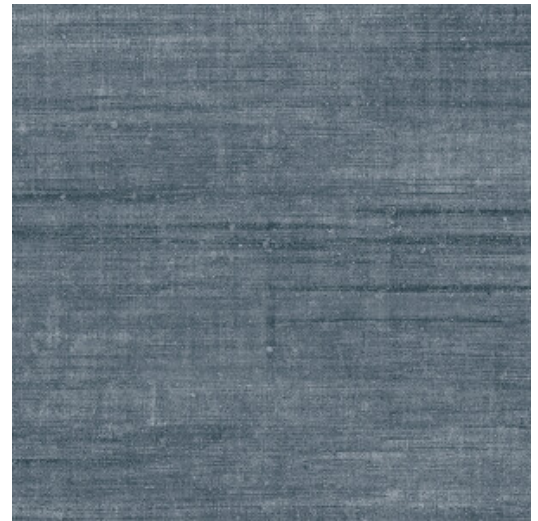

CANVAS

Collection Signature

Story behind the collection

If there is one fabric that looks both airy and luxurious, it has to be linen. We spontaneously associate that elegant material with hot summer days and relaxing holidays. Arte has incorporated the feeling and the structure of linen into a new, luxurious wallpaper collection: Signature combines the summery feeling that you associate with linen into a series of timeless designs.

Technical specifications

Reference	<u>24516</u>
Product category	Refined
Composition	Vinyl wallpaper on paper backing
Description	Wallpaper with the natural look of real linen
Dimensions	XL-ROLL: Rolls of 10.05 m x 1.00 m = 10 m ² (11 yds x 39.37" = 108 sq. ft.)
Pattern repeat	Straight match 90 cm (35.43"), or free match 0 cm (0.00")
Remark	You can hang Canvas in two ways: matching the drops for a uniform look, or not matching the drops for the effect of natural linen
Adhesive	Arte Clearpro or a good quality dispersion adhesive
How to paste	Method 1: paste the wall and moisten the wallcovering. Method 2: paste the wallcovering.
Light resistance	Good lightfastness
How to remove	Peelable
Fire retardant EU	B-s2, d0
Fire retardant US	Class A
Maintenance	Extra-washable