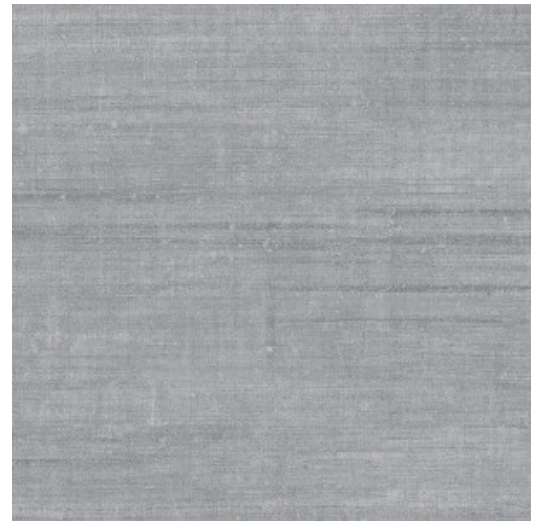

Technical specifications

Reference	<u>24518</u>
Product category	Refined
Composition	Vinyl wallpaper on paper backing
Description	Wallpaper with the natural look of real linen
Dimensions	XL-ROLL: Rolls of 10.05 m x 1.00 m = 10 m² (11 yds x 39.37" = 108 sq. ft.)
Pattern repeat	Straight match 90 cm (35.43"), or free match 0 cm (0.00")
Remark	You can hang Canvas in two ways: matching the drops for a uniform look, or not matching the drops for the effect of natural linen
Adhesive	Arte Clearpro or a good quality dispersion adhesive
How to paste	Method 1: paste the wall and moisten the wallcovering. Method 2: paste the wallcovering.
Light resistance	Good lightfastness
How to remove	Peelable
Fire retardant EU	B-s2, d0
Fire retardant US	Class A
Maintenance	Extra-washable