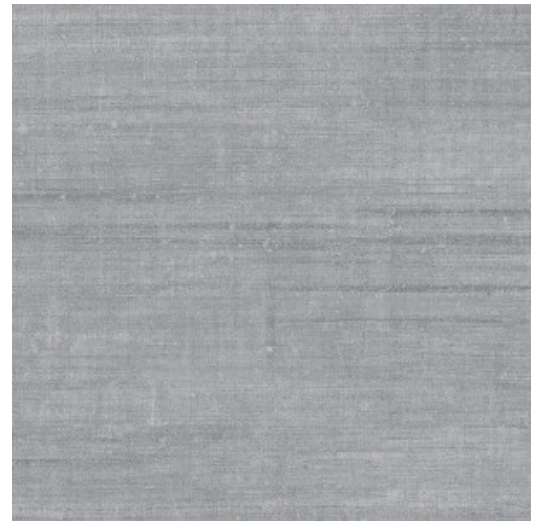

## Technical specifications

Reference	<u>24518</u>
Product category	Refined
Composition	Vinyl wallpaper on paper backing
Description	Wallpaper with the natural look of real linen
Dimensions	XL-ROLL: Rolls of 10.05 m x 1.00 m = 10 m <sup>2</sup> (11 yds x 39.37" = 108 sq. ft.)
Pattern repeat	Straight match 90 cm (35.43"), or free match 0 cm (0.00")
Remark	You can hang Canvas in two ways: matching the drops for a uniform look, or not matching the drops for the effect of natural linen
Adhesive	Arte Clearpro or a good quality dispersion adhesive
How to paste	Method 1: paste the wall and moisten the wallcovering. Method 2: paste the wallcovering.
Light resistance	Good lightfastness
How to remove	Peelable
Fire retardant EU	B-s2, d0
Fire retardant US	Class A
Maintenance	Extra-washable