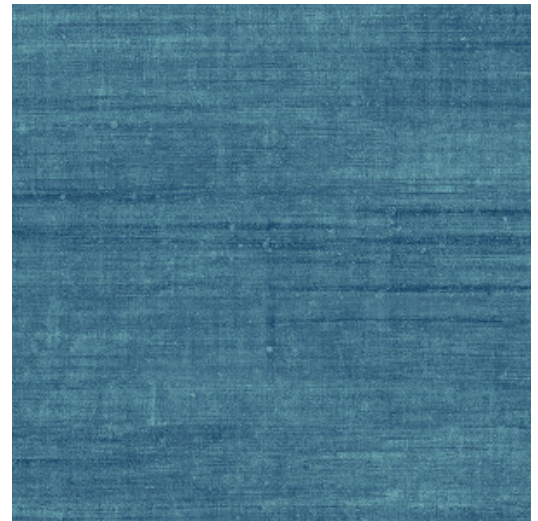

## Technical specifications

Reference	<u>24519</u>
Product category	Refined
Composition	Vinyl wallpaper on paper backing
Description	Wallpaper with the natural look of real linen
Dimensions	XL-ROLL: Rolls of 10.05 m x 1.00 m = 10 m <sup>2</sup> (11 yds x 39.37" = 108 sq. ft.)
Pattern repeat	Straight match 90 cm (35.43"), or free match 0 cm (0.00")
Remark	You can hang Canvas in two ways: matching the drops for a uniform look, or not matching the drops for the effect of natural linen
Adhesive	Arte Clearpro or a good quality dispersion adhesive
How to paste	Method 1: paste the wall and moisten the wallcovering. Method 2: paste the wallcovering.
Light resistance	Good lightfastness
How to remove	Peelable
Fire retardant EU	B-s2, d0
Fire retardant US	Class A
Maintenance	Extra-washable