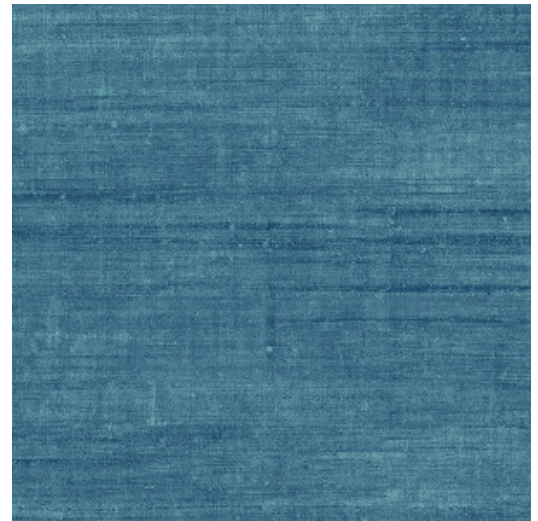

CANVAS

Collection Signature

Story behind the collection

If there is one fabric that looks both airy and luxurious, it has to be linen. We spontaneously associate that elegant material with hot summer days and relaxing holidays. Arte has incorporated the feeling and the structure of linen into a new, luxurious wallpaper collection: Signature combines the summery feeling that you associate with linen into a series of timeless designs.

Technical specifications

Reference	<u>24519</u>
Product category	Refined
Composition	Vinyl wallpaper on paper backing
Description	Wallpaper with the natural look of real linen
Dimensions	XL-ROLL: Rolls of 10.05 m x 1.00 m = 10 m ² (11 yds x 39.37" = 108 sq. ft.)
Pattern repeat	Straight match 90 cm (35.43"), or free match 0 cm (0.00")
Remark	You can hang Canvas in two ways: matching the drops for a uniform look, or not matching the drops for the effect of natural linen
Adhesive	Arte Clearpro or a good quality dispersion adhesive
How to paste	Method 1: paste the wall and moisten the wallcovering. Method 2: paste the wallcovering.
Light resistance	Good lightfastness
How to remove	Peelable
Fire retardant EU	B-s2, d0
Fire retardant US	Class A
Maintenance	Extra-washable