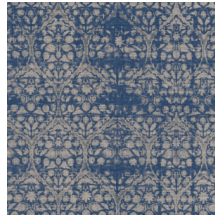

Technical specifications

Reference	<u>24530</u>
Product category	Refined
Composition	Vinyl wallpaper on paper backing
Description	Wallpaper with a natural linen look
Dimensions	XL-ROLL: Rolls of 10.05 m x 1.00 m = 10 m ² (11 yds x 39.37" = 108 sq. ft.)
Pattern repeat	Straight match 90 cm (35.43")
Adhesive	Arte Clearpro or a good quality dispersion adhesive
How to paste	Method 1: paste the wall and moisten the wallcovering. Method 2: paste the wallcovering.
Light resistance	Good lightfastness
How to remove	Peelable
Fire retardant EU	B-s2, d0
Fire retardant US	Class A
Maintenance	Extra-washable

Colourways (6)

24530

24531

24532

24533

24534

24535

View