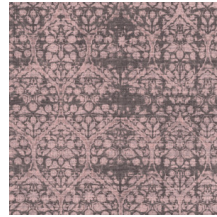

Technical specifications

Reference	<u>24530</u>
Product category	Refined
Composition	Vinyl wallpaper on paper backing
Description	Wallpaper with a natural linen look
Dimensions	XL-ROLL: Rolls of 10.05 m x 1.00 m = 10 m ² (11 yds x 39.37" = 108 sq. ft.)
Pattern repeat	Straight match 90 cm (35.43")
Adhesive	Arte Clearpro or a good quality dispersion adhesive
How to paste	Method 1: paste the wall and moisten the wallcovering. Method 2: paste the wallcovering.
Light resistance	Good lightfastness
How to remove	Peelable
Fire retardant EU	B-s2, d0
Fire retardant US	Class A
Maintenance	Extra-washable

Colourways (6)

24530

24531

24532

24533

24534

24535

View