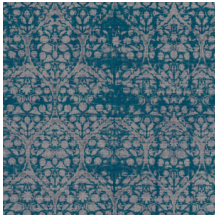

SCENT

Collection Signature

Story behind the collection

If there is one fabric that looks both airy and luxurious, it has to be linen. We spontaneously associate that elegant material with hot summer days and relaxing holidays. Arte has incorporated the feeling and the structure of linen into a new, luxurious wallpaper collection: Signature combines the summery feeling that you associate with linen into a series of timeless designs.

Technical specifications

Reference	<u>24530</u>
Product category	Refined
Composition	Vinyl wallpaper on paper backing
Description	Wallpaper with a natural linen look
Dimensions	XL-ROLL: Rolls of 10.05 m x 1.00 m = 10 m ² (11 yds x 39.37" = 108 sq. ft.)
Pattern repeat	Straight match 90 cm (35.43")
Adhesive	Arte Clearpro or a good quality dispersion adhesive
How to paste	Method 1: paste the wall and moisten the wallcovering. Method 2: paste the wallcovering.
Light resistance	Good lightfastness
How to remove	Peelable
Fire retardant EU	B-s2, d0
Fire retardant US	Class A
Maintenance	Extra-washable

Colourways (6)

24530

24531

24532

24533

24534

24535

View