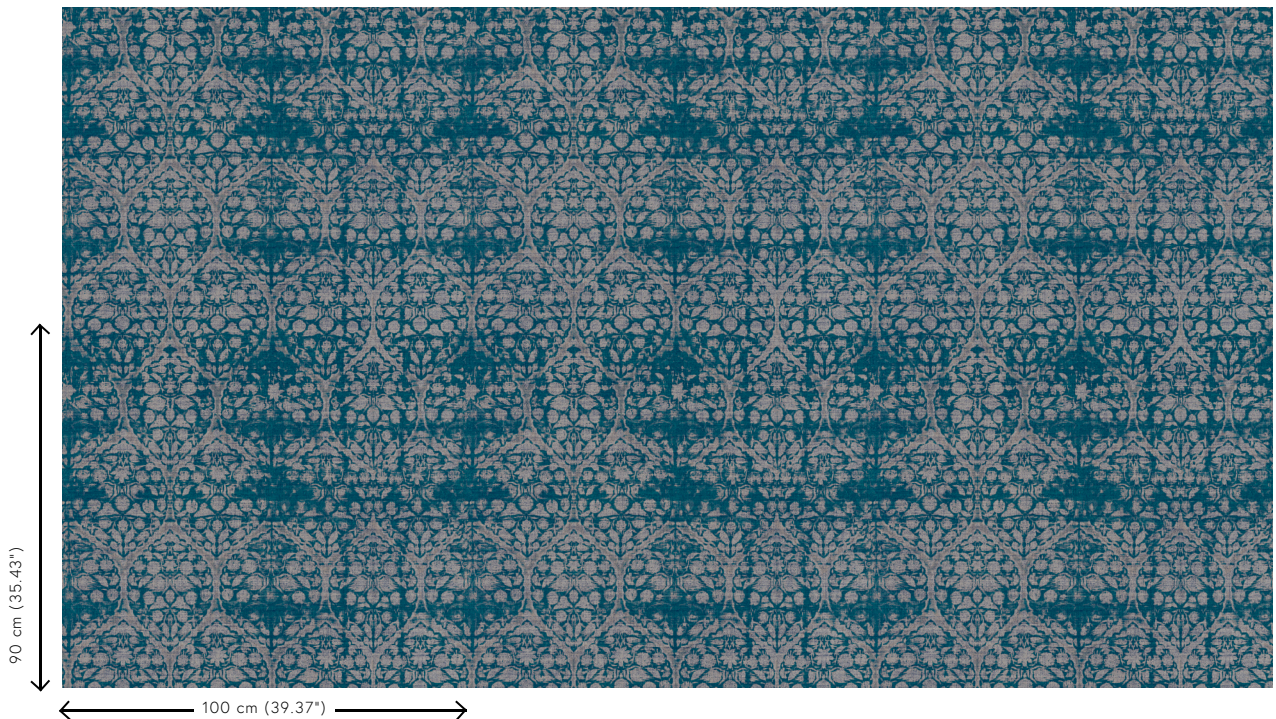

Technical specifications

Reference	<u>24530</u>
Product category	Refined
Composition	Vinyl wallpaper on paper backing
Description	Wallpaper with a natural linen look
Dimensions	XL-ROLL: Rolls of 10.05 m x 1.00 m = 10 m ² (11 yds x 39.37" = 108 sq. ft.)
Pattern repeat	Straight match 90 cm (35.43")
Adhesive	Arte Clearpro or a good quality dispersion adhesive
How to paste	Method 1: paste the wall and moisten the wallcovering. Method 2: paste the wallcovering.
Light resistance	Good lightfastness
How to remove	Peelable
Fire retardant EU	B-s2, d0
Fire retardant US	Class A
Maintenance	Extra-washable

Colourways (6)

24530

24531

24532

24533

24534

24535

View