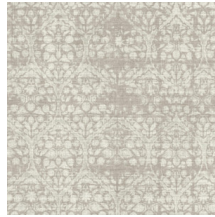

SCENT

Collection Signature

Story behind the collection

If there is one fabric that looks both airy and luxurious, it has to be linen. We spontaneously associate that elegant material with hot summer days and relaxing holidays. Arte has incorporated the feeling and the structure of linen into a new, luxurious wallpaper collection: Signature combines the summery feeling that you associate with linen into a series of timeless designs.

Technical specifications

Reference	<u>24530</u>
Product category	Refined
Composition	Vinyl wallpaper on paper backing
Description	Wallpaper with a natural linen look
Dimensions	XL-ROLL: Rolls of 10.05 m x 1.00 m = 10 m ² (11 yds x 39.37" = 108 sq. ft.)
Pattern repeat	Straight match 90 cm (35.43")
Adhesive	Arte Clearpro or a good quality dispersion adhesive
How to paste	Method 1: paste the wall and moisten the wallcovering. Method 2: paste the wallcovering.
Light resistance	Good lightfastness
How to remove	Peelable
Fire retardant EU	B-s2, d0
Fire retardant US	Class A
Maintenance	Extra-washable

Colourways (6)

24530

24531

24532

24533

24534

24535

View