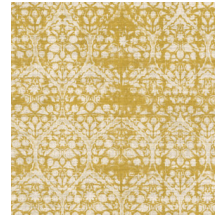

Technical specifications

Reference	<u>24530</u>
Product category	Refined
Composition	Vinyl wallpaper on paper backing
Description	Wallpaper with a natural linen look
Dimensions	XL-ROLL: Rolls of 10.05 m x 1.00 m = 10 m ² (11 yds x 39.37" = 108 sq. ft.)
Pattern repeat	Straight match 90 cm (35.43")
Adhesive	Arte Clearpro or a good quality dispersion adhesive
How to paste	Method 1: paste the wall and moisten the wallcovering. Method 2: paste the wallcovering.
Light resistance	Good lightfastness
How to remove	Peelable
Fire retardant EU	B-s2, d0
Fire retardant US	Class A
Maintenance	Extra-washable

Colourways (6)

24530

24531

24532

24533

24534

24535

View