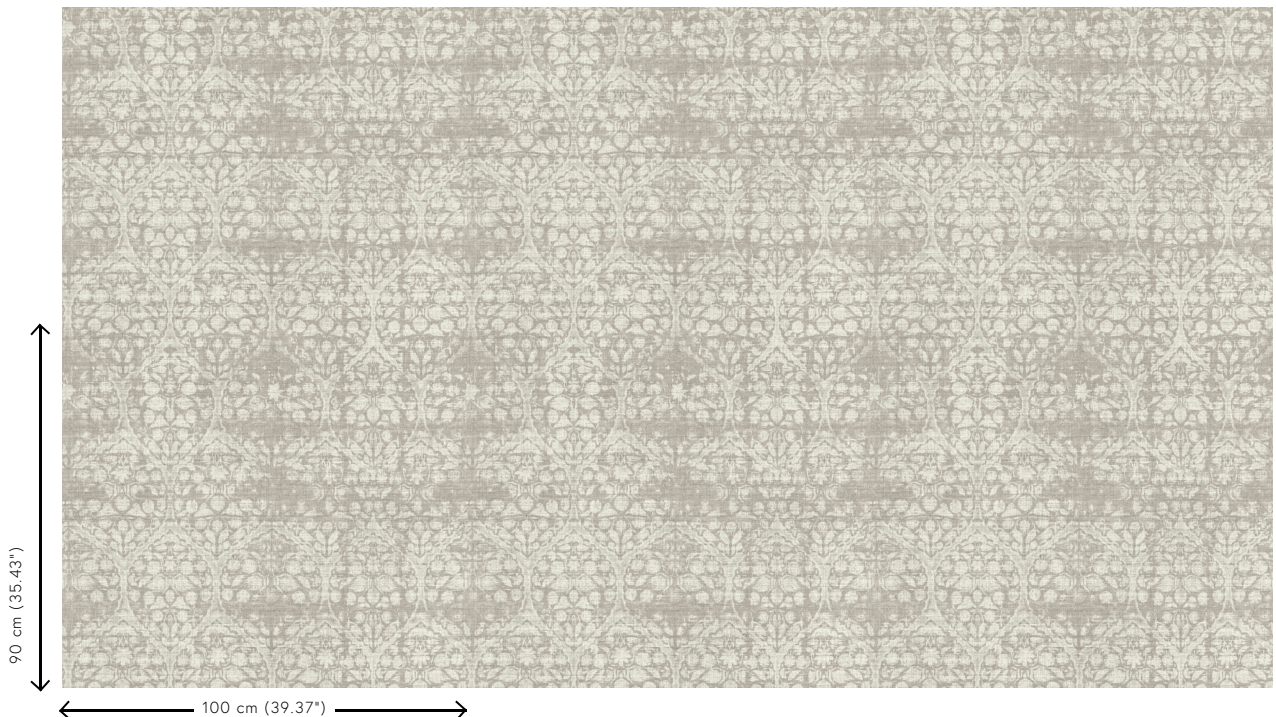

Technical specifications

Reference	<u>24531</u>
Product category	Refined
Composition	Vinyl wallpaper on paper backing
Description	Wallpaper with a natural linen look
Dimensions	XL-ROLL: Rolls of 10.05 m x 1.00 m = 10 m ² (11 yds x 39.37" = 108 sq. ft.)
Pattern repeat	Straight match 90 cm (35.43")
Adhesive	Arte Clearpro or a good quality dispersion adhesive
How to paste	Method 1: paste the wall and moisten the wallcovering. Method 2: paste the wallcovering.
Light resistance	Good lightfastness
How to remove	Peelable
Fire retardant EU	B-s2, d0
Fire retardant US	Class A
Maintenance	Extra-washable

Colourways (6)

24530

24531

24532

24533

24534

24535

View