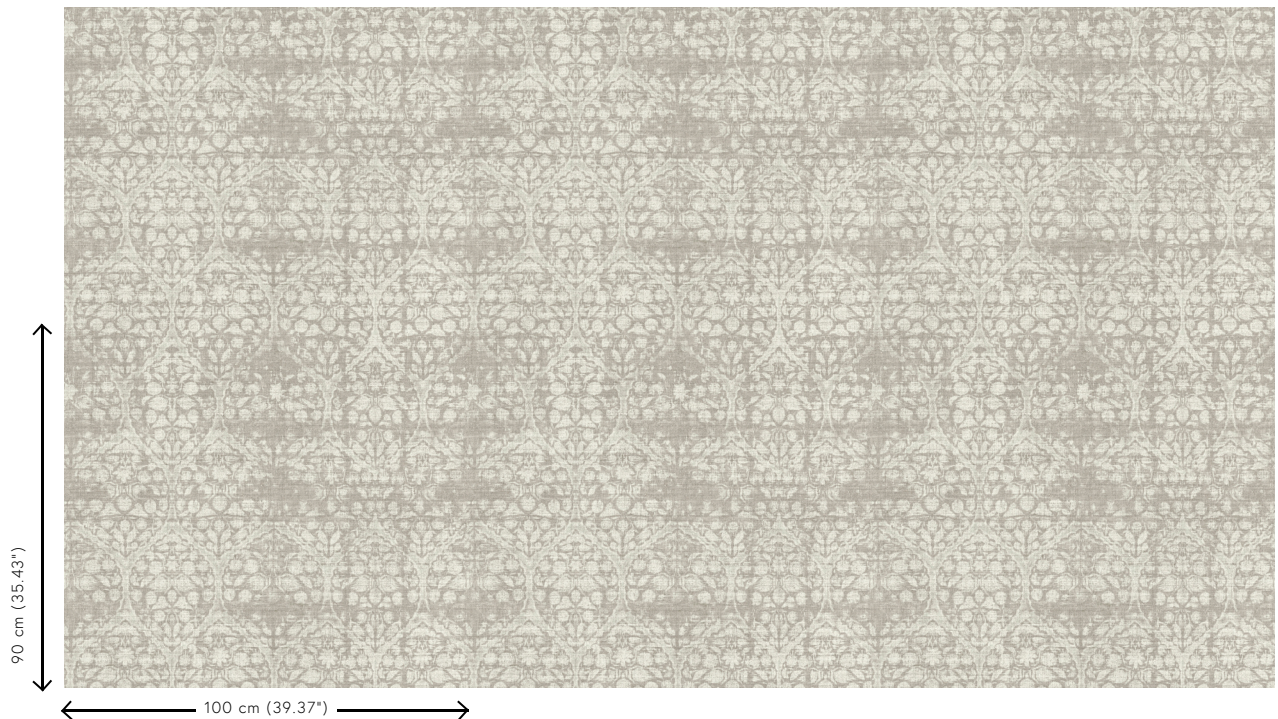

Technical specifications

Reference	<u>24531</u>
Product category	Refined
Composition	Vinyl wallpaper on paper backing
Description	Wallpaper with a natural linen look
Dimensions	XL-ROLL: Rolls of 10.05 m x 1.00 m = 10 m ² (11 yds x 39.37" = 108 sq. ft.)
Pattern repeat	Straight match 90 cm (35.43")
Adhesive	Arte Clearpro or a good quality dispersion adhesive
How to paste	Method 1: paste the wall and moisten the wallcovering. Method 2: paste the wallcovering.
Light resistance	Good lightfastness
How to remove	Peelable
Fire retardant EU	B-s2, d0
Fire retardant US	Class A
Maintenance	Extra-washable

Colourways (6)

24530

24531

24532

24533

24534

24535

View