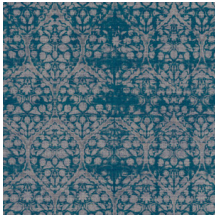

SCENT

Collection Signature

Story behind the collection

If there is one fabric that looks both airy and luxurious, it has to be linen. We spontaneously associate that elegant material with hot summer days and relaxing holidays. Arte has incorporated the feeling and the structure of linen into a new, luxurious wallpaper collection: Signature combines the summery feeling that you associate with linen into a series of timeless designs.

Technical specifications

Reference	<u>24531</u>
Product category	Refined
Composition	Vinyl wallpaper on paper backing
Description	Wallpaper with a natural linen look
Dimensions	XL-ROLL: Rolls of 10.05 m x 1.00 m = 10 m ² (11 yds x 39.37" = 108 sq. ft.)
Pattern repeat	Straight match 90 cm (35.43")
Adhesive	Arte Clearpro or a good quality dispersion adhesive
How to paste	Method 1: paste the wall and moisten the wallcovering. Method 2: paste the wallcovering.
Light resistance	Good lightfastness
How to remove	Peelable
Fire retardant EU	B-s2, d0
Fire retardant US	Class A
Maintenance	Extra-washable

Colourways (6)

24530

24531

24532

24533

24534

24535

View