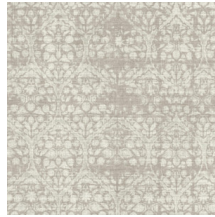

SCENT

Collection Signature

Story behind the collection

If there is one fabric that looks both airy and luxurious, it has to be linen. We spontaneously associate that elegant material with hot summer days and relaxing holidays. Arte has incorporated the feeling and the structure of linen into a new, luxurious wallpaper collection: Signature combines the summery feeling that you associate with linen into a series of timeless designs.

Technical specifications

Reference	<u>24531</u>
Product category	Refined
Composition	Vinyl wallpaper on paper backing
Description	Wallpaper with a natural linen look
Dimensions	XL-ROLL: Rolls of 10.05 m x 1.00 m = 10 m ² (11 yds x 39.37" = 108 sq. ft.)
Pattern repeat	Straight match 90 cm (35.43")
Adhesive	Arte Clearpro or a good quality dispersion adhesive
How to paste	Method 1: paste the wall and moisten the wallcovering. Method 2: paste the wallcovering.
Light resistance	Good lightfastness
How to remove	Peelable
Fire retardant EU	B-s2, d0
Fire retardant US	Class A
Maintenance	Extra-washable

Colourways (6)

24530

24531

24532

24533

24534

24535

View