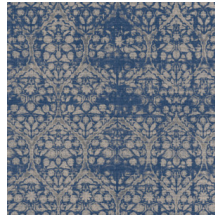

Technical specifications

Reference	<u>24531</u>
Product category	Refined
Composition	Vinyl wallpaper on paper backing
Description	Wallpaper with a natural linen look
Dimensions	XL-ROLL: Rolls of 10.05 m x 1.00 m = 10 m ² (11 yds x 39.37" = 108 sq. ft.)
Pattern repeat	Straight match 90 cm (35.43")
Adhesive	Arte Clearpro or a good quality dispersion adhesive
How to paste	Method 1: paste the wall and moisten the wallcovering. Method 2: paste the wallcovering.
Light resistance	Good lightfastness
How to remove	Peelable
Fire retardant EU	B-s2, d0
Fire retardant US	Class A
Maintenance	Extra-washable

Colourways (6)

24530

24531

24532

24533

24534

24535

View