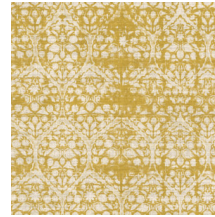

Technical specifications

Reference	<u>24531</u>
Product category	Refined
Composition	Vinyl wallpaper on paper backing
Description	Wallpaper with a natural linen look
Dimensions	XL-ROLL: Rolls of 10.05 m x 1.00 m = 10 m ² (11 yds x 39.37" = 108 sq. ft.)
Pattern repeat	Straight match 90 cm (35.43")
Adhesive	Arte Clearpro or a good quality dispersion adhesive
How to paste	Method 1: paste the wall and moisten the wallcovering. Method 2: paste the wallcovering.
Light resistance	Good lightfastness
How to remove	Peelable
Fire retardant EU	B-s2, d0
Fire retardant US	Class A
Maintenance	Extra-washable

Colourways (6)

24530

24531

24532

24533

24534

24535

View