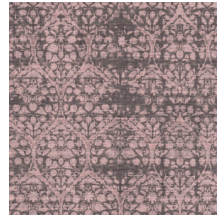

Technical specifications

Reference	<u>24531</u>
Product category	Refined
Composition	Vinyl wallpaper on paper backing
Description	Wallpaper with a natural linen look
Dimensions	XL-ROLL: Rolls of 10.05 m x 1.00 m = 10 m ² (11 yds x 39.37" = 108 sq. ft.)
Pattern repeat	Straight match 90 cm (35.43")
Adhesive	Arte Clearpro or a good quality dispersion adhesive
How to paste	Method 1: paste the wall and moisten the wallcovering. Method 2: paste the wallcovering.
Light resistance	Good lightfastness
How to remove	Peelable
Fire retardant EU	B-s2, d0
Fire retardant US	Class A
Maintenance	Extra-washable

Colourways (6)

24530

24531

24532

24533

24534

24535

View