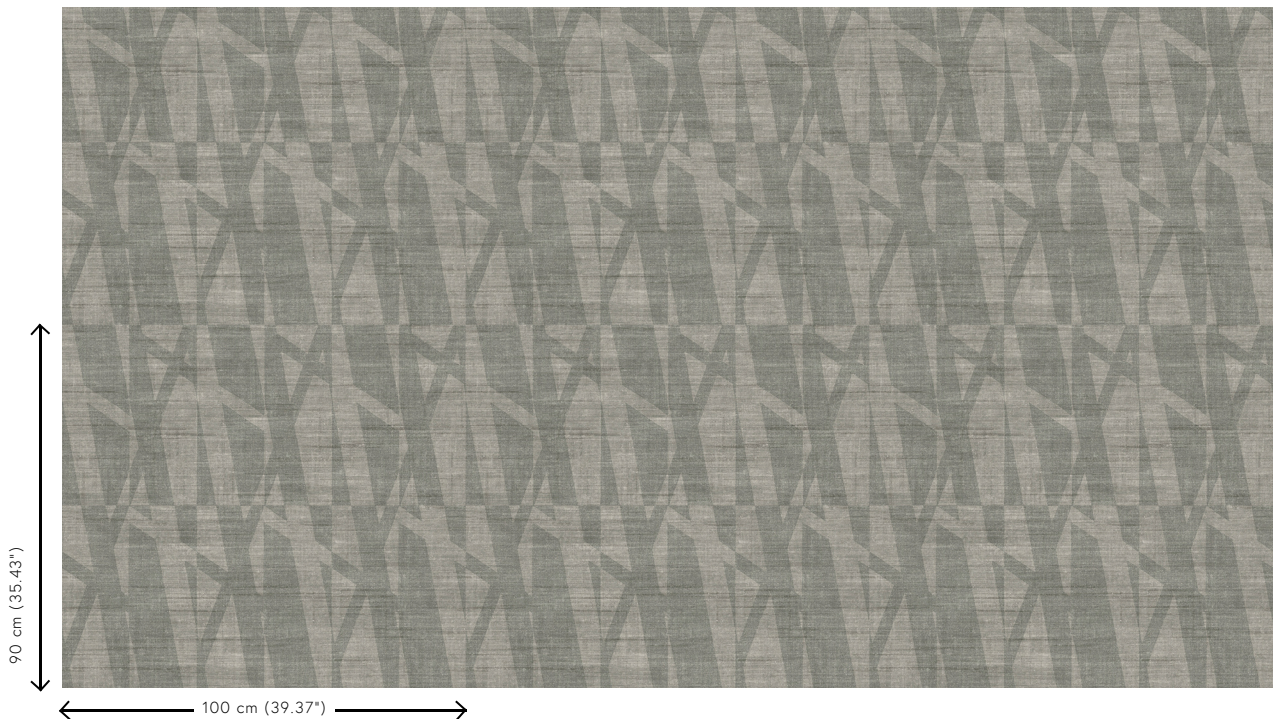

Technical specifications

Reference	<u>24550</u>
Product category	Refined
Composition	Vinyl wallpaper on paper backing
Description	Wallpaper with a natural linen look
Dimensions	XL-ROLL: Rolls of 10.05 m x 1.00 m = 10 m ² (11 yds x 39.37" = 108 sq. ft.)
Pattern repeat	Straight match 90 cm (35.43")
Adhesive	Arte Clearpro or a good quality dispersion adhesive
How to paste	Method 1: paste the wall and moisten the wallcovering. Method 2: paste the wallcovering.
Light resistance	Good lightfastness
How to remove	Peelable
Fire retardant EU	B-s2, d0
Fire retardant US	Class A
Maintenance	Extra-washable

Colourways (6)

24550

24551

24552

24553

24554

24555

View