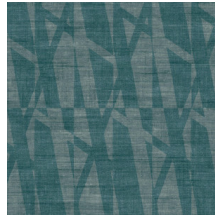

TRACE

Collection Signature

Story behind the collection

If there is one fabric that looks both airy and luxurious, it has to be linen. We spontaneously associate that elegant material with hot summer days and relaxing holidays. Arte has incorporated the feeling and the structure of linen into a new, luxurious wallpaper collection: Signature combines the summery feeling that you associate with linen into a series of timeless designs.

Technical specifications

Reference	<u>24550</u>
Product category	Refined
Composition	Vinyl wallpaper on paper backing
Description	Wallpaper with a natural linen look
Dimensions	XL-ROLL: Rolls of 10.05 m x 1.00 m = 10 m ² (11 yds x 39.37" = 108 sq. ft.)
Pattern repeat	Straight match 90 cm (35.43")
Adhesive	Arte Clearpro or a good quality dispersion adhesive
How to paste	Method 1: paste the wall and moisten the wallcovering. Method 2: paste the wallcovering.
Light resistance	Good lightfastness
How to remove	Peelable
Fire retardant EU	B-s2, d0
Fire retardant US	Class A
Maintenance	Extra-washable

Colourways (6)

24550

24551

24552

24553

24554

24555

View