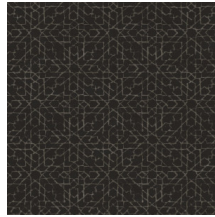

Technical specifications

Reference	<u>24560</u>
Product category	Refined
Composition	Vinyl wallpaper on paper backing
Description	Wallpaper with a natural linen look
Dimensions	XL-ROLL: Rolls of 10.05 m x 1.00 m = 10 m ² (11 yds x 39.37" = 108 sq. ft.)
Pattern repeat	Straight match 30 cm (11.81")
Adhesive	Arte Clearpro or a good quality dispersion adhesive
How to paste	Method 1: paste the wall and moisten the wallcovering. Method 2: paste the wallcovering.
Light resistance	Good lightfastness
How to remove	Peelable
Fire retardant EU	B-s2, d0
Fire retardant US	Class A
Maintenance	Extra-washable

Colourways (12)

24560

24561

24562

24563

24564

24565

24566