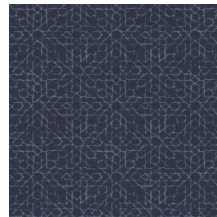

Colourways (12)

24560

24561

24562

24563

24564

24565

24566

24567

24568

24569

24570

24571

View

More info? [Click here](#)

Order samples, calculate quantities, view instructional videos, download technical information and more:
www.arte-international.com

ARTE®

wallcoverings for the ultimate in refinement