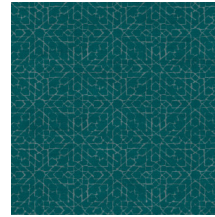

Technical specifications

Reference	<u>24560</u>
Product category	Refined
Composition	Vinyl wallpaper on paper backing
Description	Wallpaper with a natural linen look
Dimensions	XL-ROLL: Rolls of 10.05 m x 1.00 m = 10 m ² (11 yds x 39.37" = 108 sq. ft.)
Pattern repeat	Straight match 30 cm (11.81")
Adhesive	Arte Clearpro or a good quality dispersion adhesive
How to paste	Method 1: paste the wall and moisten the wallcovering. Method 2: paste the wallcovering.
Light resistance	Good lightfastness
How to remove	Peelable
Fire retardant EU	B-s2, d0
Fire retardant US	Class A
Maintenance	Extra-washable

Colourways (12)

24560

24561

24562

24563

24564

24565

24566