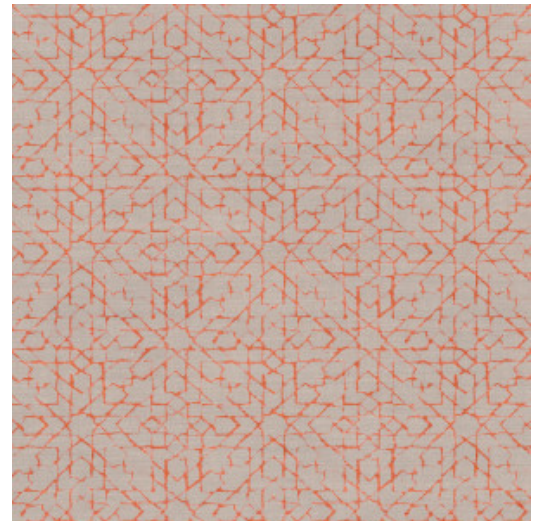

SPARK

Collection Signature

Story behind the collection

If there is one fabric that looks both airy and luxurious, it has to be linen. We spontaneously associate that elegant material with hot summer days and relaxing holidays. Arte has incorporated the feeling and the structure of linen into a new, luxurious wallpaper collection: Signature combines the summery feeling that you associate with linen into a series of timeless designs.

Technical specifications

Reference	<u>24560</u>
Product category	Refined
Composition	Vinyl wallpaper on paper backing
Description	Wallpaper with a natural linen look
Dimensions	XL-ROLL: Rolls of 10.05 m x 1.00 m = 10 m ² (11 yds x 39.37" = 108 sq. ft.)
Pattern repeat	Straight match 30 cm (11.81")
Adhesive	Arte Clearpro or a good quality dispersion adhesive
How to paste	Method 1: paste the wall and moisten the wallcovering. Method 2: paste the wallcovering.
Light resistance	Good lightfastness
How to remove	Peelable
Fire retardant EU	B-s2, d0
Fire retardant US	Class A
Maintenance	Extra-washable

Colourways (12)

24560

24561

24562

24563

24564

24565

24566