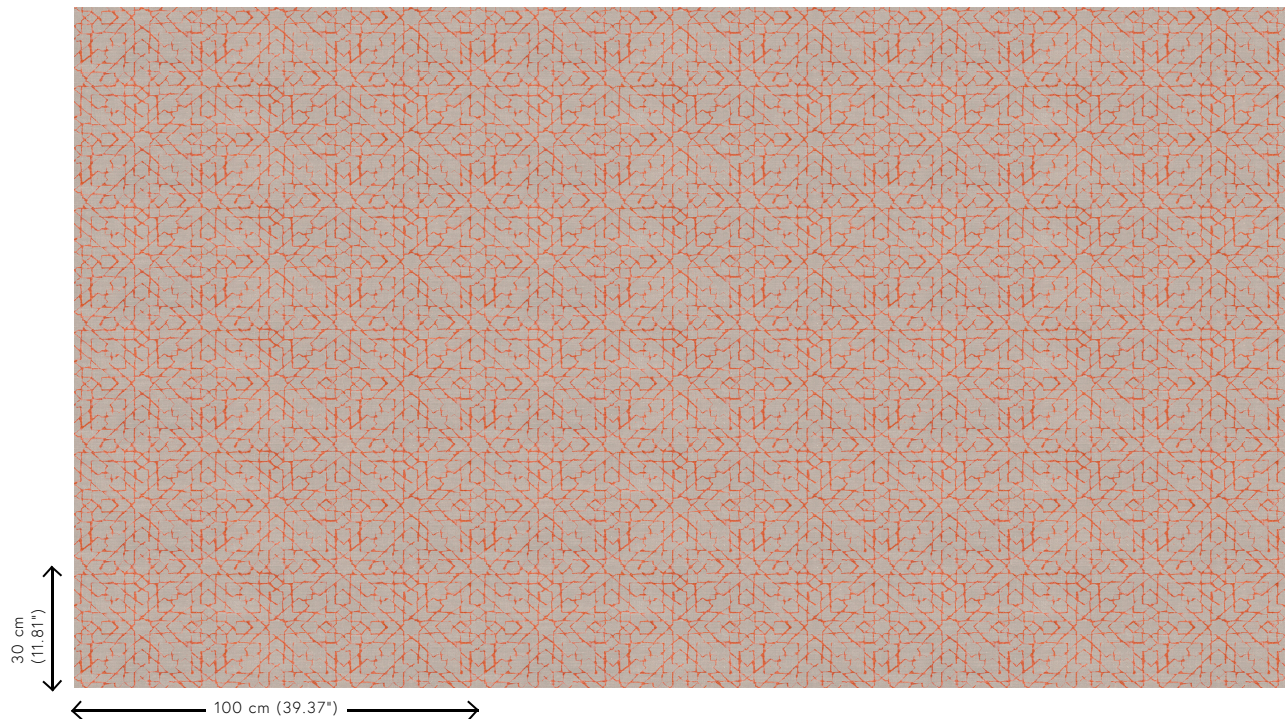

Colourways (12)

24560

24561

24562

24563

24564

24565

24566

24567

24568

24569

24570

24571

View

More info? [Click here](#)

Order samples, calculate quantities, view instructional videos, download technical information and more:
www.arte-international.com

ARTE®

wallcoverings for the ultimate in refinement