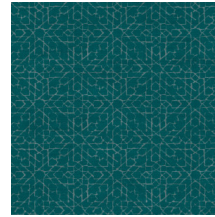

Technical specifications

Reference	<u>24564</u>
Product category	Refined
Composition	Vinyl wallpaper on paper backing
Description	Wallpaper with a natural linen look
Dimensions	XL-ROLL: Rolls of 10.05 m x 1.00 m = 10 m ² (11 yds x 39.37" = 108 sq. ft.)
Pattern repeat	Straight match 30 cm (11.81")
Adhesive	Arte Clearpro or a good quality dispersion adhesive
How to paste	Method 1: paste the wall and moisten the wallcovering. Method 2: paste the wallcovering.
Light resistance	Good lightfastness
How to remove	Peelable
Fire retardant EU	B-s2, d0
Fire retardant US	Class A
Maintenance	Extra-washable

Colourways (12)

24560

24561

24562

24563

24564

24565

24566