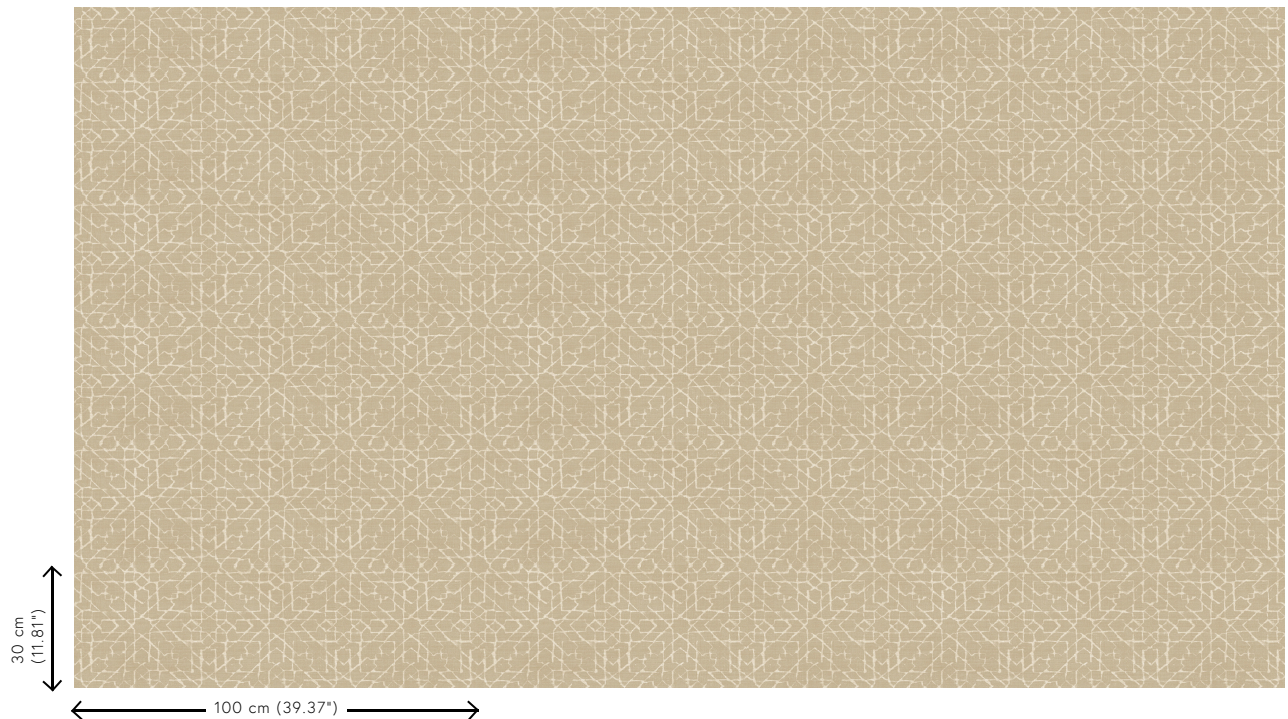

Colourways (12)

24560

24561

24562

24563

24564

24565

24566

24567

24568

24569

24570

24571

View

More info? [Click here](#)

Order samples, calculate quantities, view instructional videos, download technical information and more:
www.arte-international.com

ARTE®

wallcoverings for the ultimate in refinement