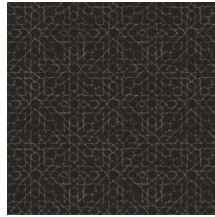

Technical specifications

Reference	<u>24564</u>
Product category	Refined
Composition	Vinyl wallpaper on paper backing
Description	Wallpaper with a natural linen look
Dimensions	XL-ROLL: Rolls of 10.05 m x 1.00 m = 10 m ² (11 yds x 39.37" = 108 sq. ft.)
Pattern repeat	Straight match 30 cm (11.81")
Adhesive	Arte Clearpro or a good quality dispersion adhesive
How to paste	Method 1: paste the wall and moisten the wallcovering. Method 2: paste the wallcovering.
Light resistance	Good lightfastness
How to remove	Peelable
Fire retardant EU	B-s2, d0
Fire retardant US	Class A
Maintenance	Extra-washable

Colourways (12)

24560

24561

24562

24563

24564

24565

24566