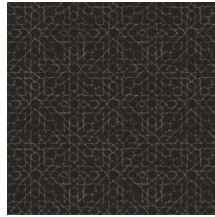

Technical specifications

Reference	<u>24565</u>
Product category	Refined
Composition	Vinyl wallpaper on paper backing
Description	Wallpaper with a natural linen look
Dimensions	XL-ROLL: Rolls of 10.05 m x 1.00 m = 10 m ² (11 yds x 39.37" = 108 sq. ft.)
Pattern repeat	Straight match 30 cm (11.81")
Adhesive	Arte Clearpro or a good quality dispersion adhesive
How to paste	Method 1: paste the wall and moisten the wallcovering. Method 2: paste the wallcovering.
Light resistance	Good lightfastness
How to remove	Peelable
Fire retardant EU	B-s2, d0
Fire retardant US	Class A
Maintenance	Extra-washable

Colourways (12)

24560

24561

24562

24563

24564

24565

24566