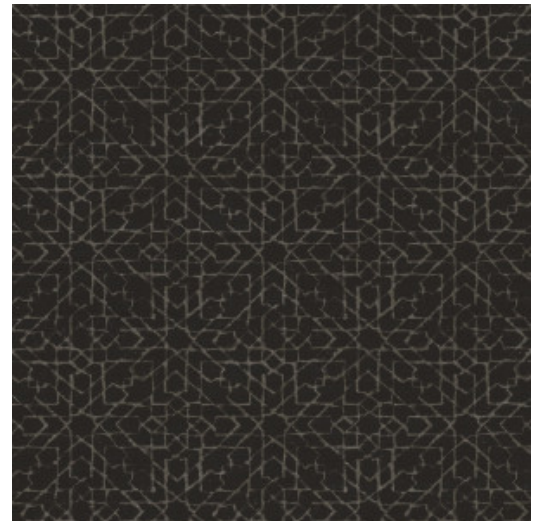

SPARK

Collection Signature

Story behind the collection

If there is one fabric that looks both airy and luxurious, it has to be linen. We spontaneously associate that elegant material with hot summer days and relaxing holidays. Arte has incorporated the feeling and the structure of linen into a new, luxurious wallpaper collection: Signature combines the summery feeling that you associate with linen into a series of timeless designs.

Technical specifications

Reference	<u>24565</u>
Product category	Refined
Composition	Vinyl wallpaper on paper backing
Description	Wallpaper with a natural linen look
Dimensions	XL-ROLL: Rolls of 10.05 m x 1.00 m = 10 m ² (11 yds x 39.37" = 108 sq. ft.)
Pattern repeat	Straight match 30 cm (11.81")
Adhesive	Arte Clearpro or a good quality dispersion adhesive
How to paste	Method 1: paste the wall and moisten the wallcovering. Method 2: paste the wallcovering.
Light resistance	Good lightfastness
How to remove	Peelable
Fire retardant EU	B-s2, d0
Fire retardant US	Class A
Maintenance	Extra-washable

Colourways (12)

24560

24561

24562

24563

24564

24565

24566