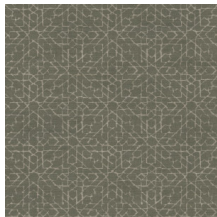

Colourways (12)

24560

24561

24562

24563

24564

24565

24566

24567

24568

24569

24570

24571

View

More info? [Click here](#)

Order samples, calculate quantities, view instructional videos, download technical information and more:
www.arte-international.com

ARTE®

wallcoverings for the ultimate in refinement