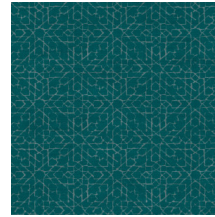

Technical specifications

Reference	<u>24565</u>
Product category	Refined
Composition	Vinyl wallpaper on paper backing
Description	Wallpaper with a natural linen look
Dimensions	XL-ROLL: Rolls of 10.05 m x 1.00 m = 10 m ² (11 yds x 39.37" = 108 sq. ft.)
Pattern repeat	Straight match 30 cm (11.81")
Adhesive	Arte Clearpro or a good quality dispersion adhesive
How to paste	Method 1: paste the wall and moisten the wallcovering. Method 2: paste the wallcovering.
Light resistance	Good lightfastness
How to remove	Peelable
Fire retardant EU	B-s2, d0
Fire retardant US	Class A
Maintenance	Extra-washable

Colourways (12)

24560

24561

24562

24563

24564

24565

24566