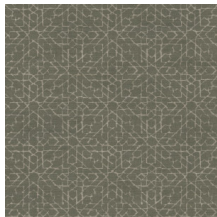

## Technical specifications

Reference	<u>24570</u>
Product category	Refined
Composition	Vinyl wallpaper on paper backing
Description	Wallpaper with a natural linen look
Dimensions	XL-ROLL: Rolls of 10.05 m x 1.00 m = 10 m <sup>2</sup> (11 yds x 39.37" = 108 sq. ft.)
Pattern repeat	Straight match 30 cm (11.81")
Adhesive	Arte Clearpro or a good quality dispersion adhesive
How to paste	Method 1: paste the wall and moisten the wallcovering. Method 2: paste the wallcovering.
Light resistance	Good lightfastness
How to remove	Peelable
Fire retardant EU	B-s2, d0
Fire retardant US	Class A
Maintenance	Extra-washable

## Colourways (12)

24560

24561

24562

24563

24564

24565

24566

24567

24568

24569

24570

24571