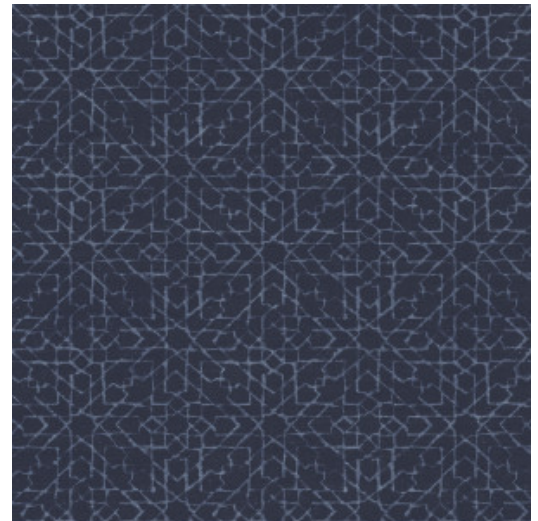

## Technical specifications

Reference	<u>24570</u>
Product category	Refined
Composition	Vinyl wallpaper on paper backing
Description	Wallpaper with a natural linen look
Dimensions	XL-ROLL: Rolls of 10.05 m x 1.00 m = 10 m <sup>2</sup> (11 yds x 39.37" = 108 sq. ft.)
Pattern repeat	Straight match 30 cm (11.81")
Adhesive	Arte Clearpro or a good quality dispersion adhesive
How to paste	Method 1: paste the wall and moisten the wallcovering. Method 2: paste the wallcovering.
Light resistance	Good lightfastness
How to remove	Peelable
Fire retardant EU	B-s2, d0
Fire retardant US	Class A
Maintenance	Extra-washable