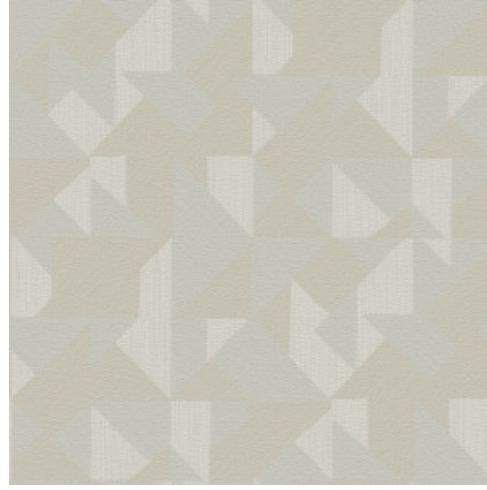

24813

More info? [Click here](#)

Order samples, calculate quantities, view instructional videos, download technical information and more:
www.arte-international.com