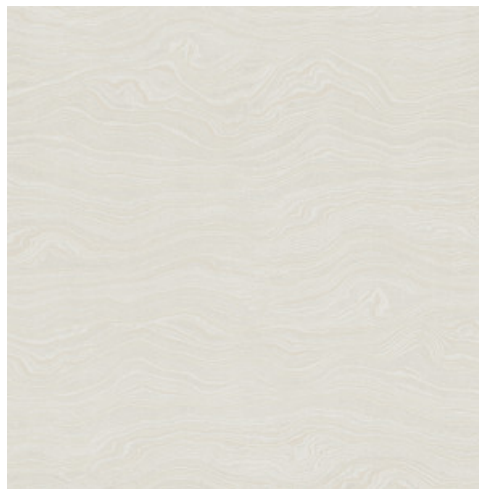

Colourways (4)

24845

24846

24847

24848

More info? [Click here](#)

Order samples, calculate quantities, view instructional videos, download technical information and more:
www.arte-international.com