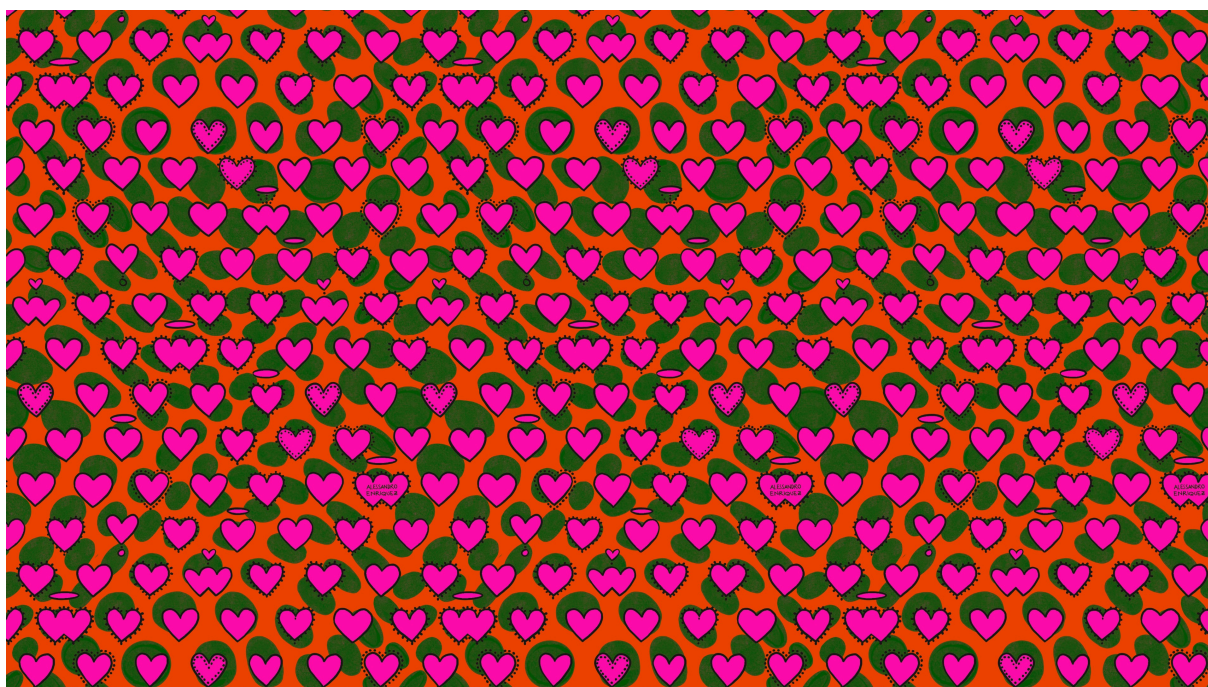

Psyco Cuori

Collection Enriquezland

Story behind the collection

A collection designed by Alessandro Enriquez, paying tribute to his beloved Italy, boundless zest for life, and above all, love. This wallpaper is bursting with vibrant colours, Italian symbols, and references to il grande amore. And the best part? If you take a closer look at the designs, you'll discover even more details that you probably missed at first glance.

Technical specifications

| | |
|------------------|---|
| Reference | <u>25500</u> |
| Composition | Vinyl wallpaper on non-woven backing |
| Dimensions | Rolls of 10.05 m x 0.68 m (11 yds x 26.77") |
| Remark | 25500: Straight match 90 cm / 25501: Straight match 64 cm / 25502: Straight match 32 cm |
| Adhesive | Arte Clearpro or a good quality dispersion adhesive |
| How to paste | Paste the wall |
| Light resistance | Good lightfastness |
| How to remove | Strippable |
| Maintenance | Extra-washable |

Colourways (3)

25500

25501

25502

View

More info? [Click here](#)

Order samples, calculate quantities, view instructional videos, download technical information and more:
www.arte-international.com