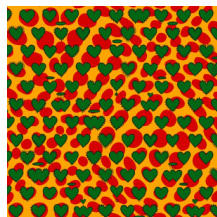

Technical specifications

| | |
|------------------|---|
| Reference | <u>25500</u> |
| Composition | Vinyl wallpaper on non-woven backing |
| Dimensions | Rolls of 10.05 m x 0.68 m (11 yds x 26.77") |
| Remark | 25500: Straight match 90 cm / 25501: Straight match 64 cm / 25502: Straight match 32 cm |
| Adhesive | Arte Clearpro or a good quality dispersion adhesive |
| How to paste | Paste the wall |
| Light resistance | Good lightfastness |
| How to remove | Strippable |
| Maintenance | Extra-washable |

Colourways (3)

25500

25501

25502

View

More info? [Click here](#)

Order samples, calculate quantities, view instructional videos, download technical information and more:
www.arte-international.com