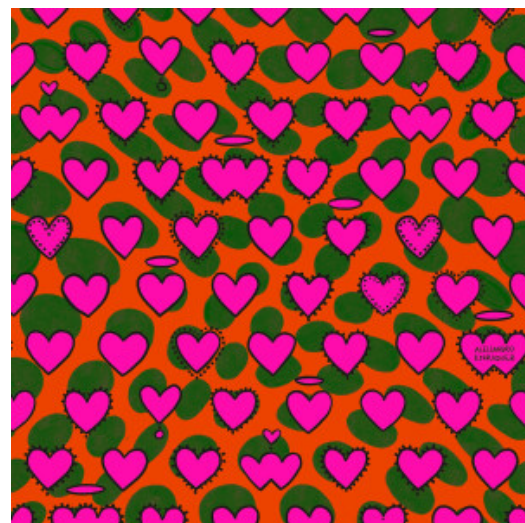

Psyco Cuori

Collection Enriquezland

Story behind the collection

A collection designed by Alessandro Enriquez, paying tribute to his beloved Italy, boundless zest for life, and above all, love. This wallpaper is bursting with vibrant colours, Italian symbols, and references to il grande amore. And the best part? If you take a closer look at the designs, you'll discover even more details that you probably missed at first glance.

Technical specifications

| | |
|------------------|---|
| Reference | <u>25500</u> |
| Composition | Vinyl wallpaper on non-woven backing |
| Dimensions | Rolls of 10.05 m x 0.68 m (11 yds x 26.77") |
| Remark | 25500: Straight match 90 cm / 25501: Straight match 64 cm / 25502: Straight match 32 cm |
| Adhesive | Arte Clearpro or a good quality dispersion adhesive |
| How to paste | Paste the wall |
| Light resistance | Good lightfastness |
| How to remove | Strippable |
| Maintenance | Extra-washable |