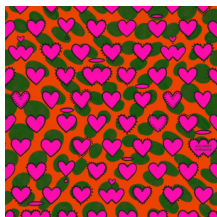

Colourways (3)

25500