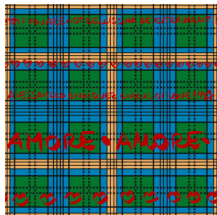

Colourways (I)

25513