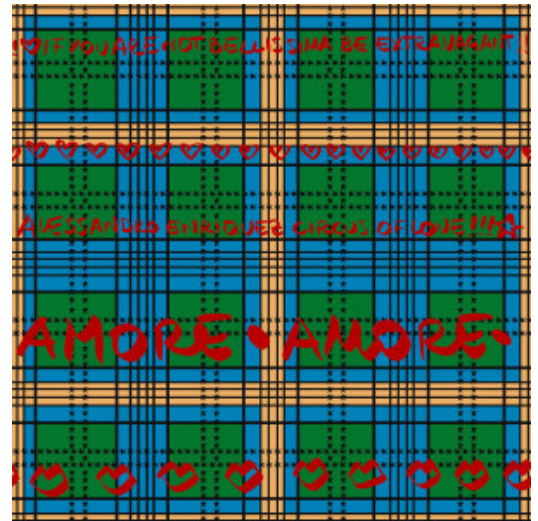

Amore Check

Collection Enriquezland

Story behind the collection

A collection designed by Alessandro Enriquez, paying tribute to his beloved Italy, boundless zest for life, and above all, love. This wallpaper is bursting with vibrant colours, Italian symbols, and references to il grande amore. And the best part? If you take a closer look at the designs, you'll discover even more details that you probably missed at first glance.

Technical specifications

Reference	<u>25513</u>
Composition	Vinyl wallpaper on non-woven backing
Dimensions	Rolls of 10.05 m x 0.68 m (11 yds x 26.77")
Pattern repeat	Straight match 68 cm (26.77")
Adhesive	Arte Clearpro or a good quality dispersion adhesive
How to paste	Paste the wall
Light resistance	Good lightfastness
How to remove	Strippable
Maintenance	Extra-washable