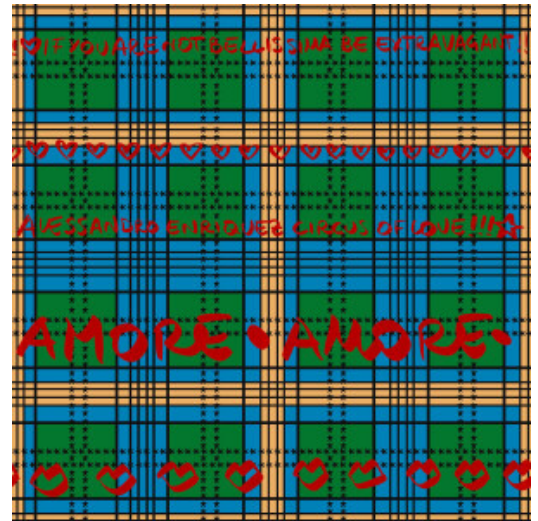

# Amore Check

Collection Enriquezland

## Story behind the collection

A collection designed by Alessandro Enriquez, paying tribute to his beloved Italy, boundless zest for life, and above all, love. This wallpaper is bursting with vibrant colours, Italian symbols, and references to il grande amore. And the best part? If you take a closer look at the designs, you'll discover even more details that you probably missed at first glance.

## Technical specifications

Reference	<u>25513</u>
Composition	Vinyl wallpaper on non-woven backing
Dimensions	Rolls of 10.05 m x 0.68 m (11 yds x 26.77")
Pattern repeat	Straight match 68 cm (26.77")
Adhesive	Arte Clearpro or a good quality dispersion adhesive
How to paste	Paste the wall
Light resistance	Good lightfastness
How to remove	Strippable
Maintenance	Extra-washable