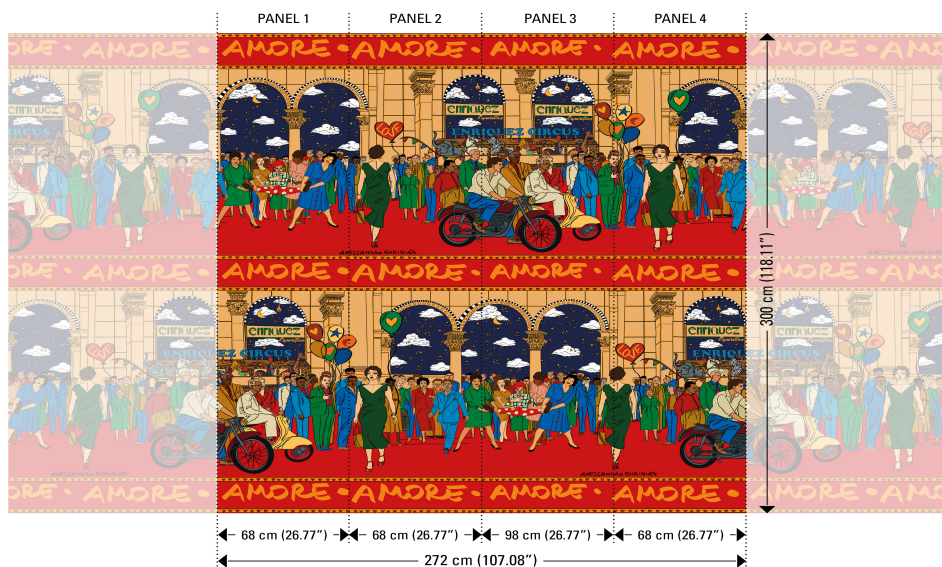

Colourways (1)

25520

View

More info? [Click here](#)

Order samples, calculate quantities, view instructional videos, download technical information and more:
www.arte-international.com