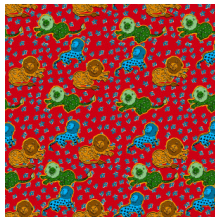

Technical specifications

Reference	<u>25526</u>
Composition	Vinyl wallpaper on non-woven backing
Dimensions	Rolls of 10.05 m x 0.68 m (11 yds x 26.77")
Pattern repeat	Straight match 50 cm (19.69")
Adhesive	Arte Clearpro or a good quality dispersion adhesive
How to paste	Paste the wall
Light resistance	Good lightfastness
How to remove	Strippable
Maintenance	Extra-washable

Colourways (2)

25526

25527

View

More info? [Click here](#)

Order samples, calculate quantities, view instructional videos, download technical information and more:
www.arte-international.com