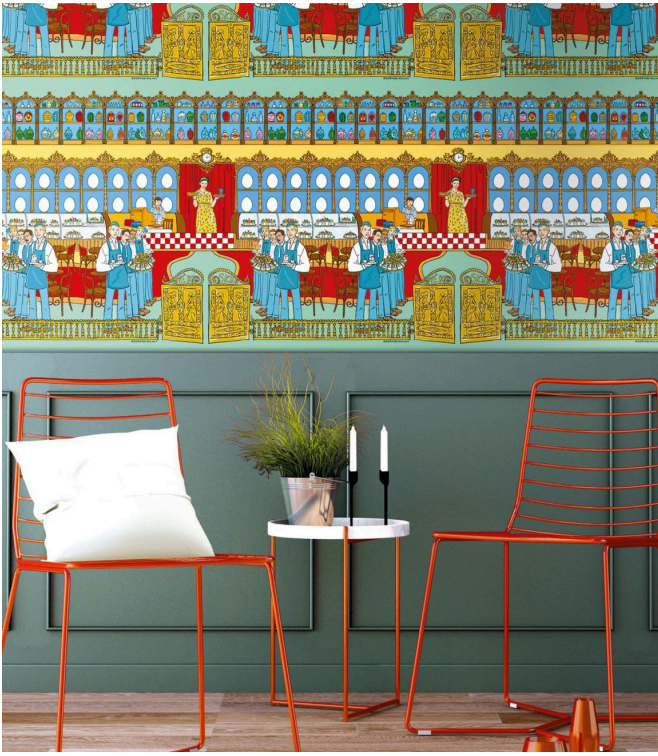

Pasticceria

Collection Enriquezland

Story behind the collection

A collection designed by Alessandro Enriquez, paying tribute to his beloved Italy, boundless zest for life, and above all, love. This wallpaper is bursting with vibrant colours, Italian symbols, and references to il grande amore. And the best part? If you take a closer look at the designs, you'll discover even more details that you probably missed at first glance.

Technical specifications

Reference	<u>25534</u>
Composition	Vinyl wallpaper on non-woven backing
Dimensions	Rolls of 10.05 m x 0.68 m (11 yds x 26.77")
Pattern repeat	Straight match 71 cm (27.95")
Adhesive	Arte Clearpro or a good quality dispersion adhesive
How to paste	Paste the wall
Light resistance	Good lightfastness
How to remove	Strippable
Maintenance	Extra-washable