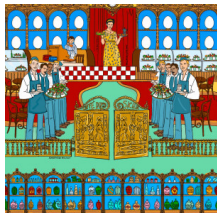

Colourways (I)

25534