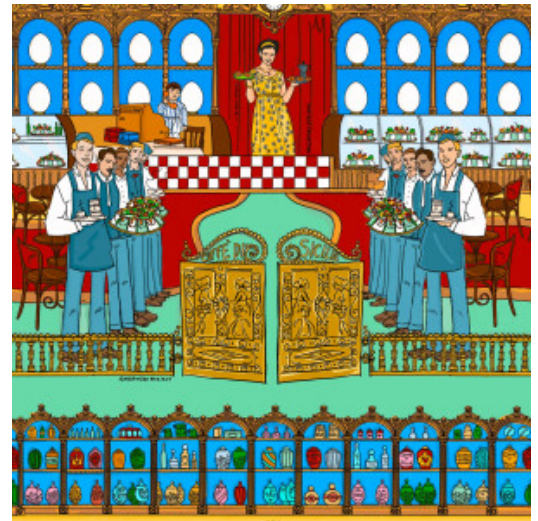

Pasticceria

Collection Enriquezland

Story behind the collection

A collection designed by Alessandro Enriquez, paying tribute to his beloved Italy, boundless zest for life, and above all, love. This wallpaper is bursting with vibrant colours, Italian symbols, and references to il grande amore. And the best part? If you take a closer look at the designs, you'll discover even more details that you probably missed at first glance.

Technical specifications

Reference	<u>25534</u>
Composition	Vinyl wallpaper on non-woven backing
Dimensions	Rolls of 10.05 m x 0.68 m (11 yds x 26.77")
Pattern repeat	Straight match 71 cm (27.95")
Adhesive	Arte Clearpro or a good quality dispersion adhesive
How to paste	Paste the wall
Light resistance	Good lightfastness
How to remove	Strippable
Maintenance	Extra-washable