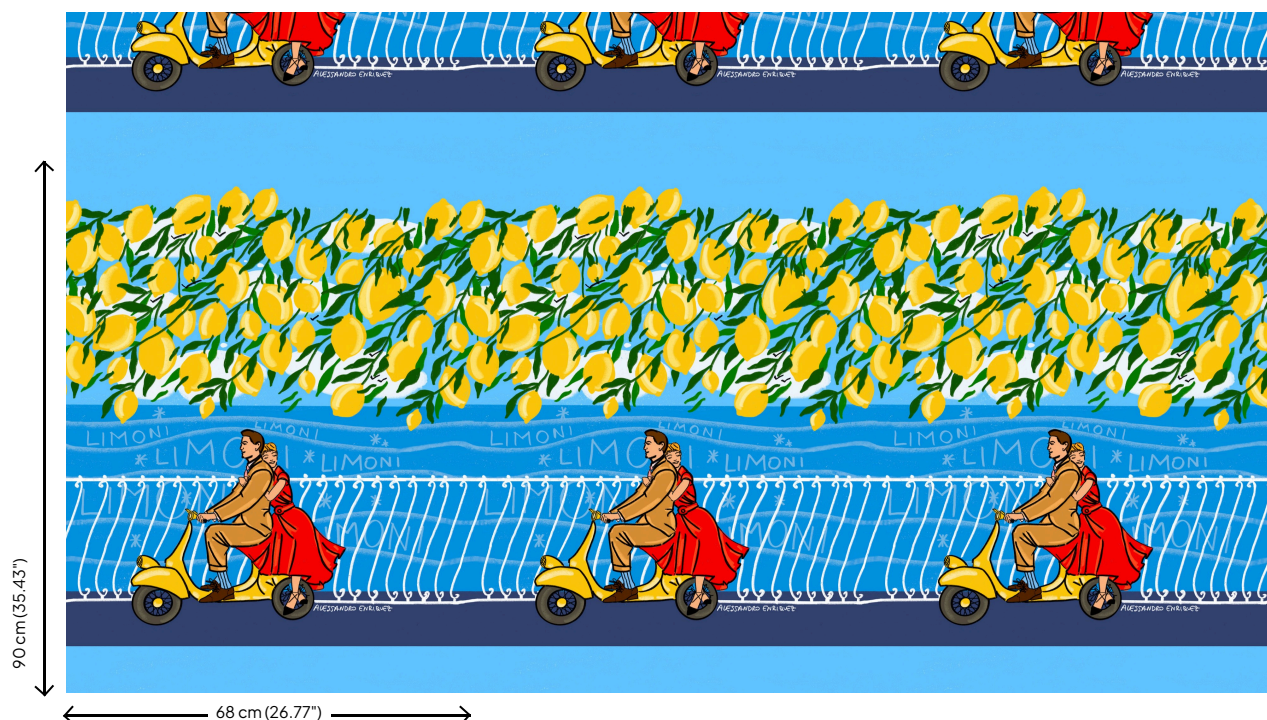

Colourways (I)

25538

View

More info? [Click here](#)

Order samples, calculate quantities, view instructional videos, download technical information and more:
www.arte-international.com