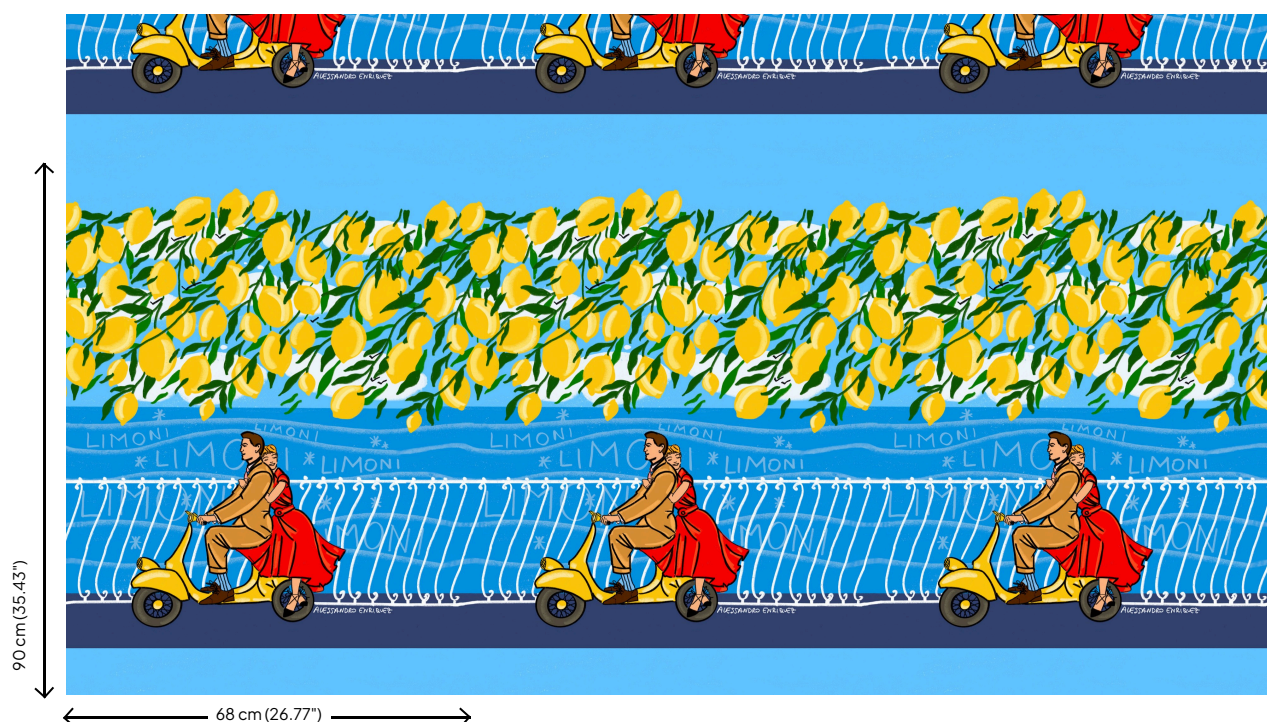

Colourways (I)

25538

View

More info? [Click here](#)

Order samples, calculate quantities, view instructional videos, download technical information and more:
www.arte-international.com